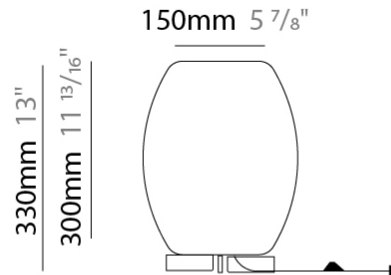

#### PHYSICAL

Shape: Cylinder                       
 Diameter (mm): 240                       
 Diameter (in): 9 7/16                       
 Height (mm): 330                       
 Height (in): 13                       
 Light Distribution: Direct                       
 Fixture Finish: BEI / BLK / BLU / COG / DGN / GRY / MRN / MOC / MUS /  
 OLV / SIL / STN / TER / WHI                       
 Holder Finish: White                       
 Fixture Material: Fabric Cord / Metal                       
 Upon Request: Other fabric cord colors available upon request (see  
 downloadable finish chart)                     

#### RATINGS AND CERTIFICATIONS

Certified By: Certified for North American Standards                       
 IP rating: IP20                     

170mm 6 11/16"

Ø240mm 9 7/16"

#### PHYSICAL

Shape: Cylinder \_\_\_\_\_  
 Diameter (mm): 450 \_\_\_\_\_  
 Diameter (in): 17 <sup>11</sup>/<sub>16</sub> \_\_\_\_\_  
 Height (mm): 1470 \_\_\_\_\_  
 Height (in): 57 <sup>7</sup>/<sub>8</sub> \_\_\_\_\_  
 Light Distribution: Direct \_\_\_\_\_  
 Fixture Finish: BEI / BLK / BLU / COG / DGN / GRY / MRN / MOC / MUS / OLV / SIL / STN / TER / WHI \_\_\_\_\_  
 Holder Finish: Natural Wood \_\_\_\_\_  
 Fixture Material: Metal / Wood / Fabric Cord \_\_\_\_\_  
 Upon Request: Other fabric cord colors available upon request (see downloadable finish chart)