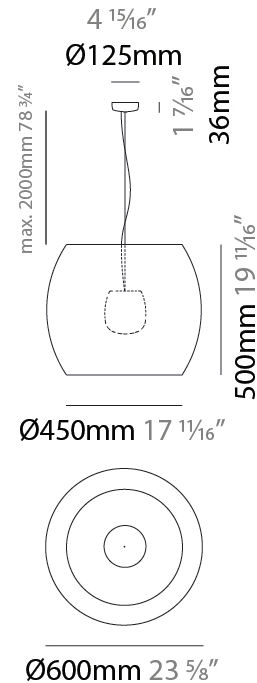

PROJECT	_____
TYPE	_____
SPECIFIER	_____
QUANTITY	_____
DATE	_____

POMA SUSPENSION

E111203-

base number   Finish
Options

1. To build a product code in our configurator select the specify button on the base model # product page
2. To build a manual product code on this datasheet choose from the options listed below in blue font and add the suffix to the base model #

GENERAL

Series: Poma
Partner: Ole
Division: Exterior
Installation: Suspension
Product Type: Pendant
Mounting Location: Ceiling
Light Distribution: Direct

PHYSICAL

Shape: Cylinder
Diameter (mm): 600
Diameter (in): 23 ⁵/₈
Height (mm): 500
Height (in): 19 ¹¹/₁₆
Max. Overall Height (mm): 2500
Max. Overall Height (in): 98 ⁷/₁₆
Fixture Finish: BEI / BLK / BLU / COG / DGN / GRY / MRN / MOC / MUS / OLV / SIL / STN / TER / WHI
Holder Finish: MBK
Accent Finish: BLK
Fixture Material: Fabric Cord / Metal
Primary Material: Fabric - Recycled
Cable Details: 2000mm Cable
Upon Request: Matte White Holder

ELECTRICAL

Number of Lamps: 1
Lamp Type: LED Retrofit
Lamp Shape: A19
Bulb Included: Bulb Not Included
Max. Wattage Per Lamp (W): 15
Lamp Base: E26
Input Voltage (V): 120

LED

OPTICAL

RATINGS AND CERTIFICATIONS

Certified By: Certified for North American Standards
IP rating: IP66