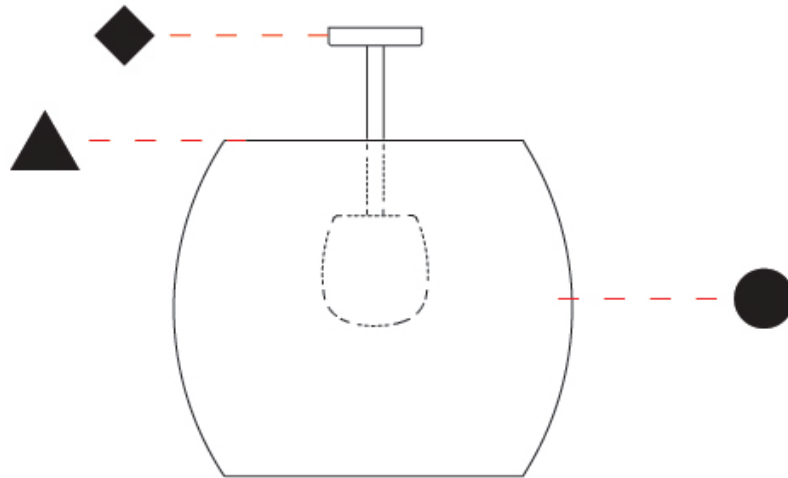

E112053-

PROJECT	_____
TYPE	_____
SPECIFIER	_____
QUANTITY	_____
DATE	_____