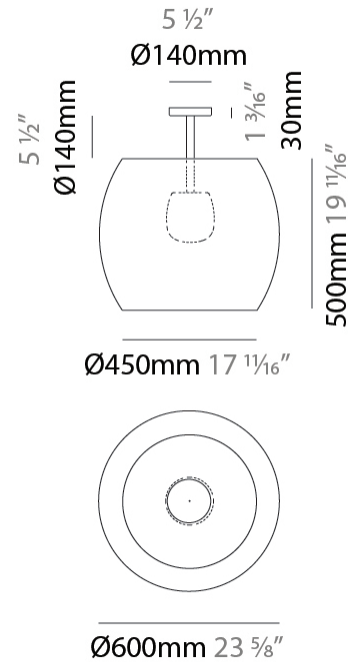

PROJECT	_____
TYPE	_____
SPECIFIER	_____
QUANTITY	_____
DATE	_____

POMA SURFACE

E112053-

base number   Finish
Options

1. To build a product code in our configurator select the specify button on the base model # product page
2. To build a manual product code on this datasheet choose from the options listed below in blue font and add the suffix to the base model #

GENERAL

Series: Poma _____
Partner: Ole _____
Division: Exterior _____
Installation: Surface _____
Product Type: Ceiling Surface _____
Mounting Location: Ceiling _____
Light Distribution: Direct _____

PHYSICAL

Shape: Cylinder _____
Diameter (mm): 600 _____
Diameter (in): 23 7/8 _____
Height (mm): 670 _____
Height (in): 26 3/8 _____
Fixture Finish: BEI / BLK / BLU / COG / DGN / GRY / MRN / MOC / MUS / OLV / SIL / STN / TER / WHI _____
Holder Finish: MBK _____
Accent Finish: BLK _____
Fixture Material: Fabric Cord / Metal _____
Primary Material: Fabric - Recycled _____
Upon Request: Matte White Holder _____

ELECTRICAL

Number of Lamps: 1 _____
Lamp Type: LED Retrofit _____
Lamp Shape: A19 _____
Bulb Included: Bulb Not Included _____
Max. Wattage Per Lamp (W): 15 _____
Lamp Base: E26 _____
Input Voltage (V): 120 _____

LED

OPTICAL

RATINGS AND CERTIFICATIONS

Certified By: Certified for North American Standards _____
IP rating: IP66 _____