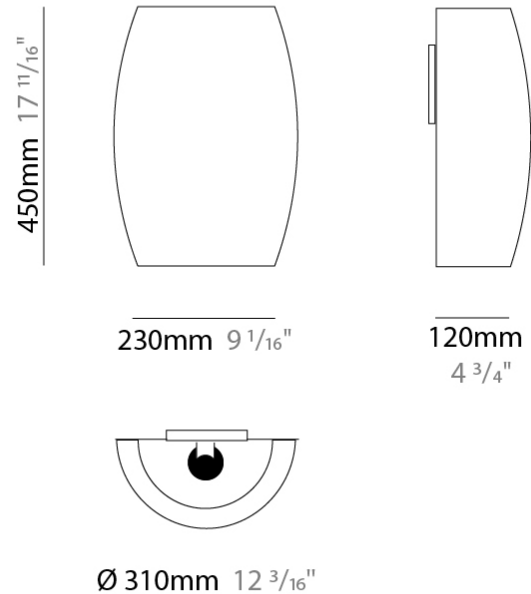

POMA SURFACE

D113031-

base number _____
Finish Options _____

1. To build a product code in our configurator select the specify button on the base model # product page
2. To build a manual product code on this datasheet choose from the options listed below in blue font and add the suffix to the base model #

GENERAL

Series: Poma _____
Partner: Ole _____
Division: Design _____
Installation: Surface _____
Product Type: Wall Surface _____
Mounting Location: Wall _____

PHYSICAL

Shape: Cylinder _____
Length (mm): 310 _____
Length (in): 12 ³/₁₆ _____
Height (mm): 450 _____
Depth (mm): 120 _____
Height (in): 17 ¹¹/₁₆ _____
Depth (in): 4 ³/₄ _____

Fixture Finish: BEI / BLK / BLU / COG / DGN / GRY / MRN / MOC / MUS / OLV / SIL / STN / TER / WHI

Holder Finish: MBK _____
Fixture Material: Fabric Cord / Metal _____
Primary Material: Fabric - Recycled _____
Upon Request: Other fabric cord colors available upon request (see downloadable finish chart) Matte White Holder _____

ELECTRICAL

Number of Lamps: 1 _____
Lamp Type: LED Retrofit _____
Bulb Included: Bulb Not Included _____
Max. Wattage Per Lamp (W): 15 _____
Lamp Base: E26 _____
Input Voltage (V): 120 _____
Upon Request: 277Vac / GU24 _____

LED

OPTICAL

RATINGS AND CERTIFICATIONS

Certified By: Certified for North American Standards _____
IP rating: IP20 _____