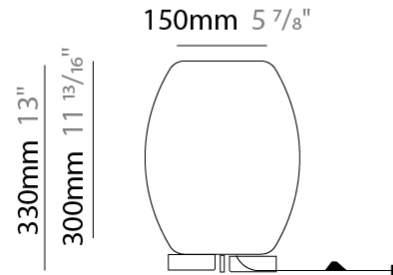

GENERAL

Series: Poma
 Partner: Ole
 Division: Design
 Installation: Suspension
 Product Type: Pendant
 Mounting Location: Ceiling

PHYSICAL

Shape: Cylinder
 Diameter (mm): 450
 Diameter (in): 17 ¹¹/₁₆
 Height (mm): 650
 Height (in): 25 ⁹/₁₆
 Max. Overall Height (mm): 2650
 Max. Overall Height (in): 104 ⁵/₁₆
 Fixture Finish: BEI / BLK / BLU / COG / DGN / GRY / MRN / MOC / MUS / OLV / SIL / STN / TER / WHI
 Holder Finish: MBK
 Fixture Material: Fabric Cord / Metal
 Primary Material: Fabric - Recycled
 Cable Details: 2000mm Cable
 Upon Request: Other fabric cord colors available upon request (see downloadable finish chart) Matte White Holder

GENERAL

Series: Poma
 Partner: Ole
 Division: Design
 Installation: Suspension
 Product Type: Pendant
 Mounting Location: Ceiling

PHYSICAL

Shape: Cylinder
 Diameter (mm): 600
 Diameter (in): 23 ⁵/₈
 Height (mm): 500
 Height (in): 19 ¹¹/₁₆
 Max. Overall Height (mm): 2500
 Max. Overall Height (in): 98 ⁷/₁₆
 Fixture Finish: BEI / BLK / BLU / COG / DGN / GRY / MRN / MOC / MUS / OLV / SIL / STN / TER / WHI
 Holder Finish: MBK
 Fixture Material: Fabric Cord / Metal
 Primary Material: Fabric - Recycled
 Cable Details: 2000mm Cable
 Upon Request: Other fabric cord colors available upon request (see downloadable finish chart) Matte White Holder

GENERAL

Series: Poma
 Partner: Ole
 Division: Design
 Installation: Portable
 Product Type: Table
 Mounting Location: Table

PHYSICAL

Shape: Cylinder
 Diameter (mm): 240
 Diameter (in): 9 7/16
 Height (mm): 330
 Height (in): 13
 Fixture Finish: BEI / BLK / BLU / COG / DGN / GRY / MRN / MOC / MUS / OLV / SIL / STN / TER / WHI
 Holder Finish: White
 Fixture Material: Fabric Cord / Metal
 Primary Material: Fabric - Recycled
 Upon Request: Other fabric cord colors available upon request (see downloadable finish chart)

LED

OPTICAL

RATINGS AND CERTIFICATIONS

Certified By: Certified for North American Standards
 IP rating: IP20

170mm 6 11/16"

Ø240mm 9 7/16"

POMA PORTABLE

D114013-