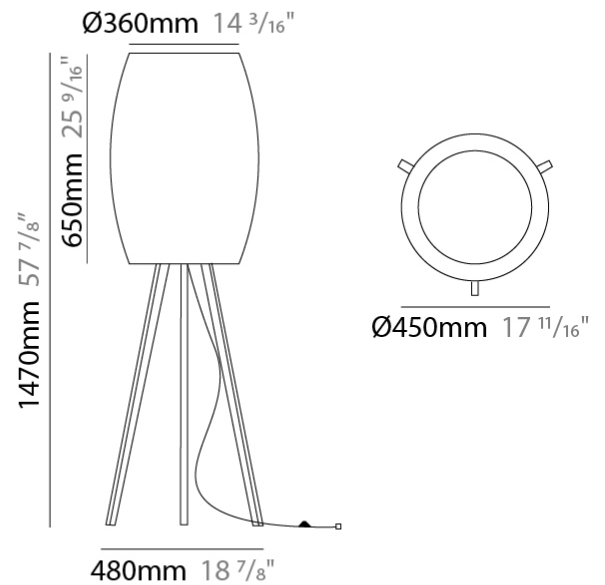

PROJECT	
TYPE	
SPECIFIER	
QUANTITY	
DATE	

POMA PORTABLE

D114014-

base number Finish
Options

1. To build a product code in our configurator select the specify button on the base model # product page
2. To build a manual product code on this datasheet choose from the options listed below in blue font and add the suffix to the base model #

GENERAL

Series: Poma
Partner: Ole
Division: Design
Installation: Portable
Product Type: Floor
Mounting Location: Floor

PHYSICAL

Shape: Cylinder
Diameter (mm): 450
Diameter (in): 17 ¹¹/₁₆
Height (mm): 1470
Height (in): 57 ⁷/₈
Fixture Finish: BEI / BLK / BLU / COG / DGN / GRY / MRN / MOC / MUS / OLV / SIL / STN / TER / WHI
Holder Finish: Natural Wood
Fixture Material: Metal / Wood / Fabric Cord
Primary Material: Fabric - Recycled
Upon Request: Other fabric cord colors available upon request (see downloadable finish chart)

ELECTRICAL

Number of Lamps: 1
Lamp Type: LED Retrofit
Lamp Shape: A19
Bulb Included: Bulb Not Included
Max. Wattage Per Lamp (W): 15
Lamp Base: E26
Input Voltage (V): 120
Upon Request: 277Vac / GU24

LED

OPTICAL

RATINGS AND CERTIFICATIONS

Certified By: Certified for North American Standards
IP rating: IP20