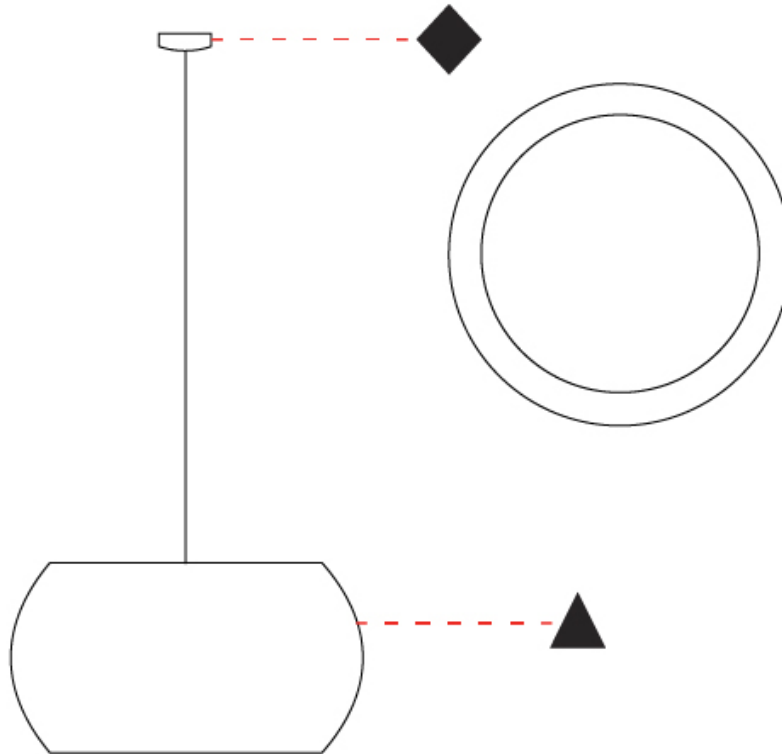

POMA SUSPENSION

D111075-

PROJECT	_____
TYPE	_____
SPECIFIER	_____
QUANTITY	_____
DATE	_____

D