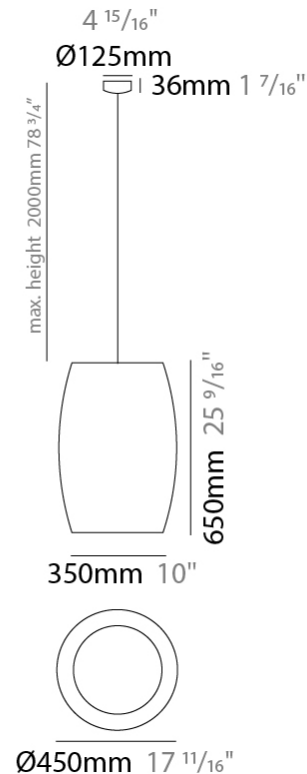

PROJECT	_____
TYPE	_____
SPECIFIER	_____
QUANTITY	_____
DATE	_____

POMA SUSPENSION

D111073-

base number   Finish
Options

1. To build a product code in our configurator select the specify button on the base model # product page
2. To build a manual product code on this datasheet choose from the options listed below in blue font and add the suffix to the base model #

GENERAL

Series: Poma
Partner: Ole
Division: Design
Installation: Suspension
Product Type: Pendant
Mounting Location: Ceiling

PHYSICAL

Shape: Cylinder
Diameter (mm): 450
Diameter (in): 17 ¹¹/₁₆
Height (mm): 650
Height (in): 25 ⁹/₁₆
Max. Overall Height (mm): 2650
Max. Overall Height (in): 104 ⁵/₁₆
Fixture Finish: BEI / BLK / BLU / COG / DGN / GRY / MRN / MOC / MUS / OLV / SIL / STN / TER / WHI
Holder Finish: MBK
Fixture Material: Fabric Cord / Metal
Primary Material: Fabric - Recycled
Cable Details: 2000mm Cable
Upon Request: Other fabric cord colors available upon request (see downloadable finish chart) Matte White Holder

ELECTRICAL

Number of Lamps: 1
Lamp Type: LED Retrofit
Lamp Shape: A19
Bulb Included: Bulb Not Included
Max. Wattage Per Lamp (W): 15
Lamp Base: E26
Input Voltage (V): 120
Upon Request: 277Vac / GU24

LED

OPTICAL

RATINGS AND CERTIFICATIONS

Certified By: Certified for North American Standards
IP rating: IP20