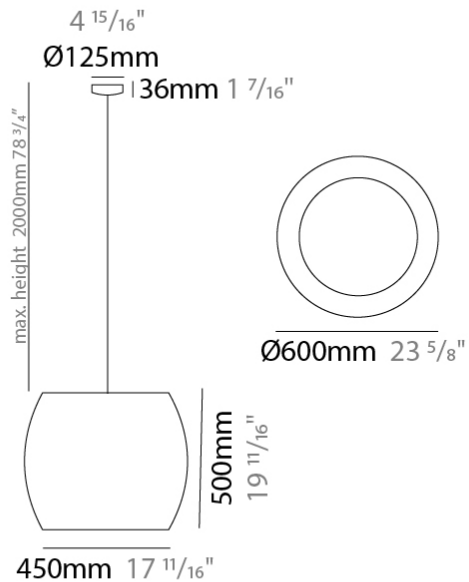

PROJECT	
TYPE	
SPECIFIER	
QUANTITY	
DATE	

POMA SUSPENSION

D111074-

base number Finish
Options

1. To build a product code in our configurator select the specify button on the base model # product page
2. To build a manual product code on this datasheet choose from the options listed below in blue font and add the suffix to the base model #

GENERAL

Series: Poma
Partner: Ole
Division: Design
Installation: Suspension
Product Type: Pendant
Mounting Location: Ceiling

PHYSICAL

Shape: Cylinder
Diameter (mm): 600
Diameter (in): 23 ⁵/₈
Height (mm): 500
Height (in): 19 ¹¹/₁₆
Max. Overall Height (mm): 2500
Max. Overall Height (in): 98 ⁷/₁₆
Fixture Finish: BEI / BLK / BLU / COG / DGN / GRY / MRN / MOC / MUS / OLV / SIL / STN / TER / WHI
Holder Finish: MBK
Fixture Material: Fabric Cord / Metal
Primary Material: Fabric - Recycled
Cable Details: 2000mm Cable
Upon Request: Other fabric cord colors available upon request (see downloadable finish chart) Matte White Holder

ELECTRICAL

Number of Lamps: 1
Lamp Type: LED Retrofit
Lamp Shape: A19
Bulb Included: Bulb Not Included
Max. Wattage Per Lamp (W): 15
Lamp Base: E26
Input Voltage (V): 120
Upon Request: 277Vac / GU24

LED

OPTICAL

RATINGS AND CERTIFICATIONS

Certified By: Certified for North American Standards
IP rating: IP20