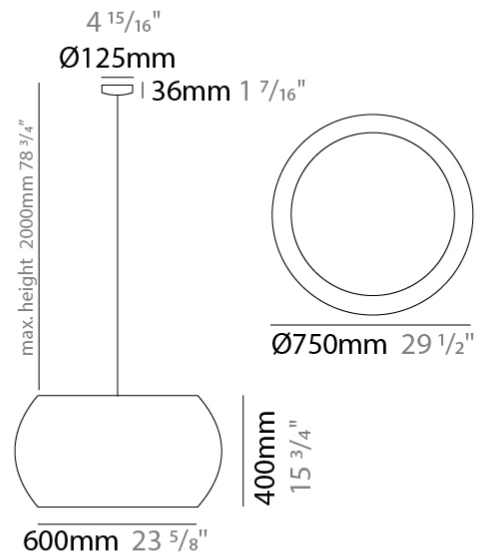

POMA SUSPENSION

D111075-

base number   Finish
Options

1. To build a product code in our configurator select the specify button on the base model # product page
2. To build a manual product code on this datasheet choose from the options listed below in blue font and add the suffix to the base model #

GENERAL

Series: Poma _____
Partner: Ole _____
Division: Design _____
Installation: Suspension _____
Product Type: Pendant _____
Mounting Location: Ceiling _____

PHYSICAL

Shape: Cylinder _____
Diameter (mm): 750 _____
Diameter (in): 29 1/2 _____
Height (mm): 400 _____
Height (in): 15 3/4 _____
Max. Overall Height (mm): 2400 _____
Max. Overall Height (in): 4 1/2 _____
Fixture Finish: [BEI](#) / [BLK](#) / [BLU](#) / [COG](#) / [DGN](#) / [GRY](#) / [MRN](#) / [MOC](#) / [MUS](#) / [OLV](#) / [SIL](#) / [STN](#) / [TER](#) / [WHI](#) _____
Holder Finish: MBK _____
Fixture Material: Fabric Cord / Metal _____
Primary Material: Fabric - Recycled _____
Cable Details: 2000mm Cable _____
Upon Request: Other fabric cord colors available upon request (see downloadable finish chart) Matte White Holder _____

ELECTRICAL

Number of Lamps: 1 _____
Lamp Type: LED Retrofit _____
Lamp Shape: A19 _____
Bulb Included: Bulb Not Included _____
Max. Wattage Per Lamp (W): 15 _____
Lamp Base: E26 _____
Input Voltage (V): 120 _____
Upon Request: 277Vac / GU24 _____

LED

OPTICAL

RATINGS AND CERTIFICATIONS

Certified By: Certified for North American Standards _____
IP rating: IP20 _____