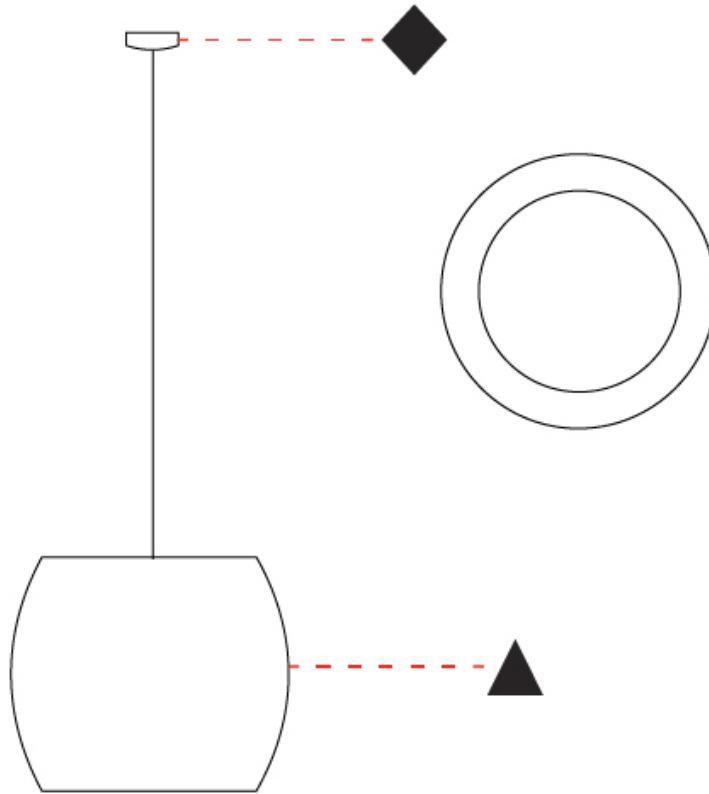

POMA SUSPENSION

D111074-

PROJECT
TYPE
SPECIFIER
QUANTITY
DATE

D