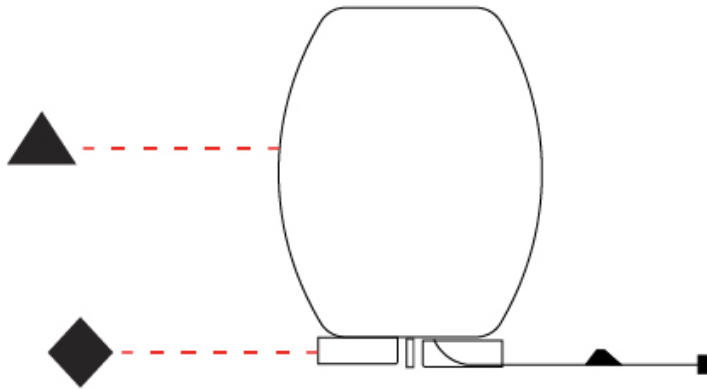

POMA PORTABLE

D114013-

PROJECT

TYPE

SPECIFIER

QUANTITY

DATE

D