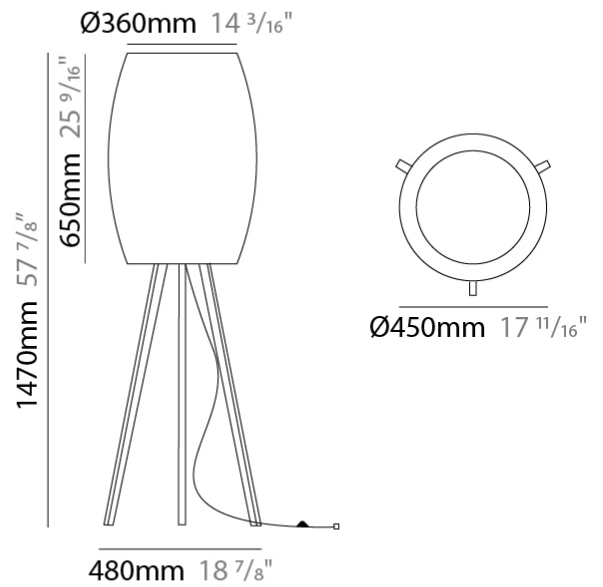

PROJECT	_____
TYPE	_____
SPECIFIER	_____
QUANTITY	_____
DATE	_____

POMA PORTABLE

D114014-

base number   Finish
Options

1. To build a product code in our configurator select the specify button on the base model # product page
2. To build a manual product code on this datasheet choose from the options listed below in blue font and add the suffix to the base model #

GENERAL

Series: Poma
Brand: Ole
Division: Design
Mounting Type: Portable
Mounting Location: Floor
Subcategory: Ambient

PHYSICAL

Shape: Cylinder
Diameter (mm): 450
Diameter (in): 17 ¹¹/₁₆
Height (mm): 1470
Height (in): 57 ⁷/₈
Light Distribution: Direct
Fixture Finish: BEI / BLK / BLU / COG / DGN / GRY / MRN / MOC / MUS / OLV / SIL / STN / TER / WHI
Holder Finish: Natural Wood
Fixture Material: Metal / Wood / Fabric Cord
Upon Request: Other fabric cord colors available upon request (see downloadable finish chart)

ELECTRICAL

Number of Lamps: 1
Lamp Type: LED Retrofit
Lamp Shape: A19
Bulb Included: Bulb Not Included
Max. Wattage Per Lamp (W): 15
Lamp Base: E26
Input Voltage (V): 120
Upon Request: 277Vac / GU24

LED

OPTICAL

RATINGS AND CERTIFICATIONS

Certified By: Certified for North American Standards
IP rating: IP20