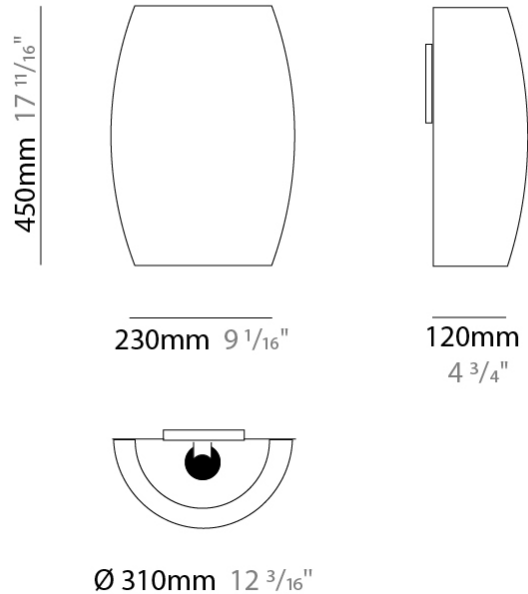

PROJECT _____
TYPE _____
SPECIFIER _____
QUANTITY _____
DATE _____

POMA SURFACE

D113031-

base number   Finish   Finish
Options   Options

1. To build a product code in our configurator select the specify button on the base model # product page
2. To build a manual product code on this datasheet choose from the options listed below in blue font and add the suffix to the base model #

GENERAL

Series: Poma
Brand: Ole
Division: Design
Mounting Type: Surface
Mounting Location: Wall
Subcategory: Ambient

PHYSICAL

Shape: Cylinder
Length (mm): 310
Length (in): 12 ³/₁₆
Height (mm): 450
Depth (mm): 120
Height (in): 17 ¹¹/₁₆
Depth (in): 4 ³/₄
Light Distribution: Direct
Fixture Finish: [BEI](#) / [BLK](#) / [BLU](#) / [COG](#) / [DGN](#) / [GRY](#) / [MRN](#) / [MOC](#) / [MUS](#) / [OLV](#) / [SIL](#) / [STN](#) / [TER](#) / [WHI](#)
Holder Finish: [MWH](#) / [MBK](#)
Fixture Material: [Fabric Cord](#) / [Metal](#)
Upon Request: Other fabric cord colors available upon request (see downloadable finish chart)

ELECTRICAL

Number of Lamps: 1
Lamp Type: LED Retrofit
Bulb Included: Bulb Not Included
Max. Wattage Per Lamp (W): 15
Lamp Base: E26
Input Voltage (V): 120
Upon Request: 277Vac / GU24

LED

OPTICAL

RATINGS AND CERTIFICATIONS

Certified By: Certified for North American Standards
IP rating: IP20