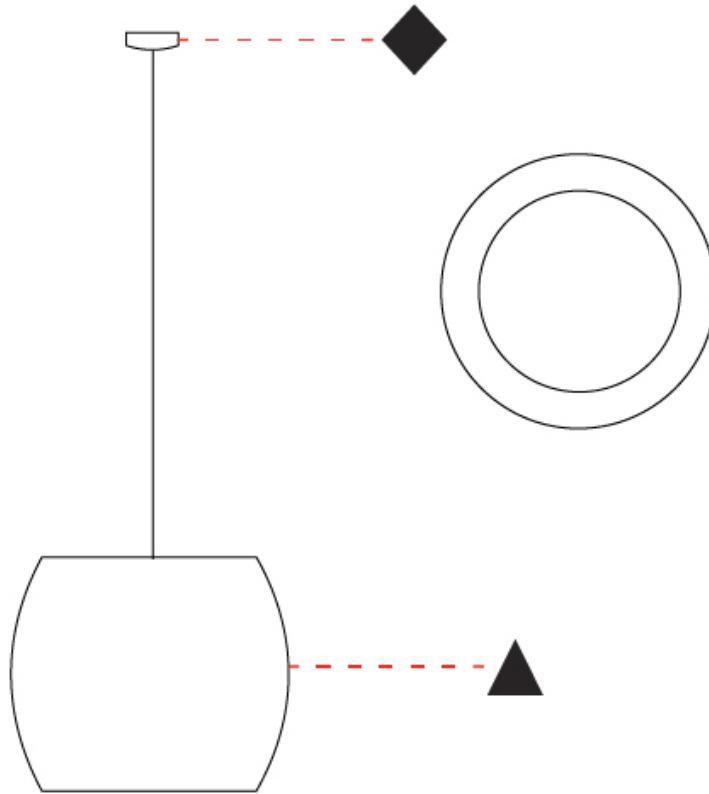

POMA SUSPENSION

D111074-

PROJECT	_____
TYPE	_____
SPECIFIER	_____
QUANTITY	_____
DATE	_____

D