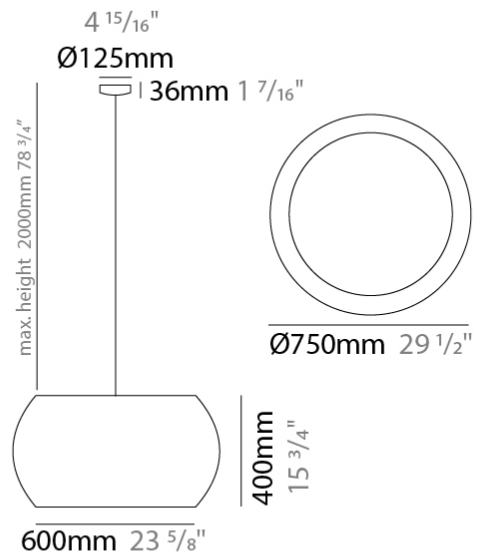

PROJECT	
TYPE	
SPECIFIER	
QUANTITY	
DATE	

POMA SUSPENSION

D111075-

base number Finish
Options

1. To build a product code in our configurator select the specify button on the base model # product page
2. To build a manual product code on this datasheet choose from the options listed below in blue font and add the suffix to the base model #

GENERAL

Series: Poma
Partner: Ole
Division: Design
Installation: Suspension
Product Type: Pendant
Mounting Location: Ceiling

PHYSICAL

Shape: Cylinder
Diameter (mm): 750
Diameter (in): 29 1/2
Height (mm): 400
Height (in): 15 3/4
Max. Overall Height (mm): 2400
Max. Overall Height (in): 4 1/2
Fixture Finish: BEI / BLK / BLU / COG / DGN / GRY / MRN / MOC / MUS / OLV / SIL / STN / TER / WHI
Holder Finish: MBK
Fixture Material: Fabric Cord / Metal
Primary Material: Fabric - Recycled
Cable Details: 2000mm Cable
Upon Request: Other fabric cord colors available upon request (see downloadable finish chart) Matte White Holder

ELECTRICAL

Number of Lamps: 1
Lamp Type: LED Retrofit
Lamp Shape: A19
Bulb Included: Bulb Not Included
Max. Wattage Per Lamp (W): 15
Lamp Base: E26
Input Voltage (V): 120
Upon Request: 277Vac / GU24

LED

OPTICAL

RATINGS AND CERTIFICATIONS

Certified By: Certified for North American Standards
IP rating: IP20