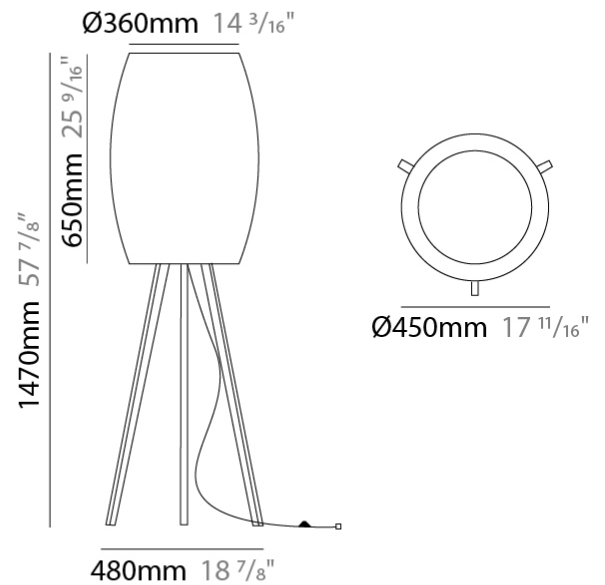

PROJECT
TYPE
SPECIFIER
QUANTITY
DATE

POMA PORTABLE

D114014-

base number Finish
Options

1. To build a product code in our configurator select the specify button on the base model # product page
2. To build a manual product code on this datasheet choose from the options listed below in blue font and add the suffix to the base model #

GENERAL

Series: Poma
Partner: Ole
Division: Design
Installation: Portable
Product Type: Floor
Mounting Location: Floor

PHYSICAL

Shape: Cylinder
Diameter (mm): 450
Diameter (in): 17 ¹¹/₁₆
Height (mm): 1470
Height (in): 57 ⁷/₈
Fixture Finish: [BEI](#) / [BLK](#) / [BLU](#) / [COG](#) / [DGN](#) / [GRY](#) / [MRN](#) / [MOC](#) / [MUS](#) / [OLV](#) / [SIL](#) / [STN](#) / [TER](#) / [WHI](#)
Holder Finish: Natural Wood
Fixture Material: Metal / Wood / Fabric Cord
Primary Material: Fabric - Recycled
Upon Request: Other fabric cord colors available upon request (see downloadable finish chart)

ELECTRICAL

Number of Lamps: 1
Lamp Type: LED Retrofit
Lamp Shape: A19
Bulb Included: Bulb Not Included
Max. Wattage Per Lamp (W): 15
Lamp Base: E26
Input Voltage (V): 120
Upon Request: 277Vac / GU24

LED

OPTICAL

RATINGS AND CERTIFICATIONS

Certified By: Certified for North American Standards
IP rating: IP20