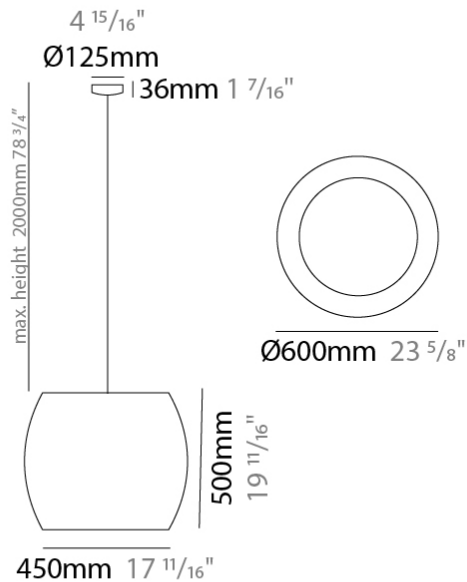

PROJECT	
TYPE	
SPECIFIER	
QUANTITY	
DATE	

POMA SUSPENSION

D111074-

base number Finish
Options

1. To build a product code in our configurator select the specify button on the base model # product page
2. To build a manual product code on this datasheet choose from the options listed below in blue font and add the suffix to the base model #

GENERAL

Series: Poma
Partner: Ole
Division: Design
Installation: Suspension
Product Type: Pendant
Mounting Location: Ceiling

PHYSICAL

Shape: Cylinder
Diameter (mm): 600
Diameter (in): 23 ⁵/₈
Height (mm): 500
Height (in): 19 ¹¹/₁₆
Max. Overall Height (mm): 2500
Max. Overall Height (in): 98 ⁷/₁₆
Fixture Finish: [BEI](#) / [BLK](#) / [BLU](#) / [COG](#) / [DGN](#) / [GRY](#) / [MRN](#) / [MOC](#) / [MUS](#) / [OLV](#) / [SIL](#) / [STN](#) / [TER](#) / [WHI](#)
Holder Finish: MBK
Fixture Material: Fabric Cord / Metal
Primary Material: Fabric - Recycled
Cable Details: 2000mm Cable
Upon Request: Other fabric cord colors available upon request (see downloadable finish chart) Matte White Holder

ELECTRICAL

Number of Lamps: 1
Lamp Type: LED Retrofit
Lamp Shape: A19
Bulb Included: Bulb Not Included
Max. Wattage Per Lamp (W): 15
Lamp Base: E26
Input Voltage (V): 120
Upon Request: 277Vac / GU24

LED

OPTICAL

RATINGS AND CERTIFICATIONS

Certified By: Certified for North American Standards
IP rating: IP20