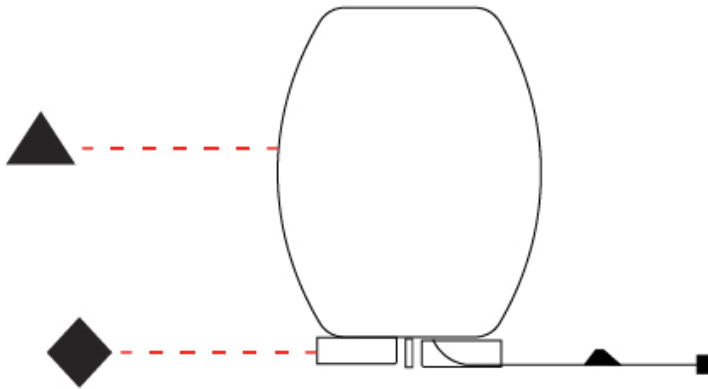

POMA PORTABLE

D114013-

PROJECT

TYPE

SPECIFIER

QUANTITY

DATE

D