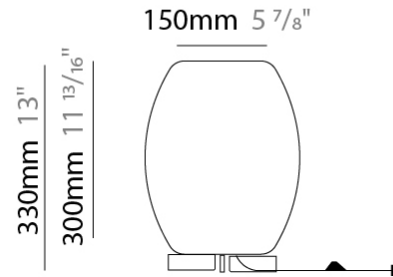

GENERAL

Series: Poma
 Partner: Ole
 Division: Design
 Installation: Suspension
 Product Type: Pendant
 Mounting Location: Ceiling

PHYSICAL

Shape: Cylinder
 Diameter (mm): 450
 Diameter (in): 17 ¹¹/₁₆
 Height (mm): 650
 Height (in): 25 ⁹/₁₆
 Max. Overall Height (mm): 2650
 Max. Overall Height (in): 104 ⁵/₁₆
 Fixture Finish: BEI / BLK / BLU / COG / DGN / GRY / MRN / MOC / MUS / OLV / SIL / STN / TER / WHI
 Holder Finish: MBK
 Fixture Material: Fabric Cord / Metal
 Primary Material: Fabric - Recycled
 Cable Details: 2000mm Cable
 Upon Request: Other fabric cord colors available upon request (see downloadable finish chart) Matte White Holder

GENERAL

Series: Poma
 Partner: Ole
 Division: Design
 Installation: Surface
 Product Type: Wall Surface
 Mounting Location: Wall

PHYSICAL

Shape: Cylinder
 Length (mm): 310
 Length (in): 12 ³/₁₆
 Height (mm): 450
 Depth (mm): 120
 Height (in): 17 ¹¹/₁₆
 Depth (in): 4 ³/₄

GENERAL

Series: Poma
 Partner: Ole
 Division: Design
 Installation: Portable
 Product Type: Table
 Mounting Location: Table

PHYSICAL

Shape: Cylinder
 Diameter (mm): 240
 Diameter (in): 9 7/16
 Height (mm): 330
 Height (in): 13
 Fixture Finish: BEI / BLK / BLU / COG / DGN / GRY / MRN / MOC / MUS / OLV / SIL / STN / TER / WHI
 Holder Finish: White
 Fixture Material: Fabric Cord / Metal
 Primary Material: Fabric - Recycled
 Upon Request: Other fabric cord colors available upon request (see downloadable finish chart)

LED

OPTICAL

RATINGS AND CERTIFICATIONS

Certified By: Certified for North American Standards
 IP rating: IP20

170mm 6 11/16"

Ø240mm 9 7/16"

POMA PORTABLE

D114013-