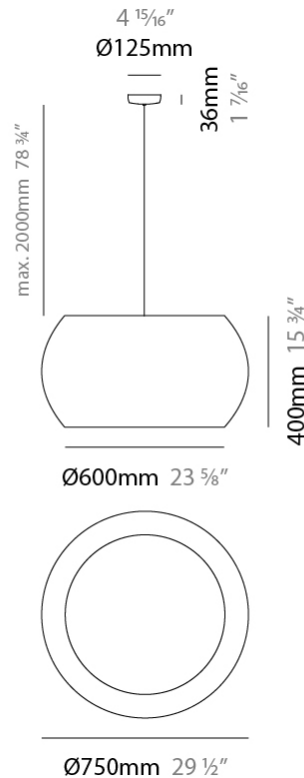

PROJECT	_____
TYPE	_____
SPECIFIER	_____
QUANTITY	_____
DATE	_____

POMA SUSPENSION

D111075-

base number	Finish Options	Finish Options

1. To build a product code in our configurator select the specify button on the base model # product page
2. To build a manual product code on this datasheet choose from the options listed below in blue font and add the suffix to the base model #

GENERAL

Series: Poma
Brand: Ole
Division: Design
Mounting Type: Suspension
Mounting Location: Ceiling
Subcategory: Ambient

PHYSICAL

Shape: Cylinder
Diameter (mm): 750
Diameter (in): 29 1/2
Height (mm): 400
Height (in): 15 3/4
Max. Overall Height (mm): 2400
Max. Overall Height (in): 4 1/2
Light Distribution: Direct
Fixture Finish: BEI / BLK / BLU / COG / DGN / GRY / MRN / MOC / MUS / OLV / SIL / STN / TER / WHI
Holder Finish: MWH / MBK
Fixture Material: Fabric Cord / Metal
Cable Details: 2000mm Cable
Upon Request: Other fabric cord colors available upon request (see downloadable finish chart)

ELECTRICAL

Number of Lamps: 1
Lamp Type: LED Retrofit
Lamp Shape: A19
Bulb Included: Bulb Not Included
Max. Wattage Per Lamp (W): 15
Lamp Base: E26
Input Voltage (V): 120
Upon Request: 277Vac / GU24

LED

OPTICAL

RATINGS AND CERTIFICATIONS

Certified By: Certified for North American Standards
IP rating: IP20