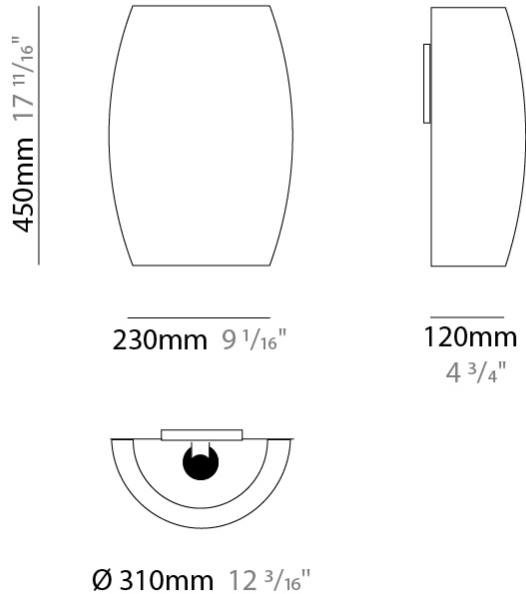

PROJECT	_____
TYPE	_____
SPECIFIER	_____
QUANTITY	_____
DATE	_____

POMA SURFACE

D113031-

base number   Finish   Finish
Options   Options

1. To build a product code in our configurator select the specify button on the base model # product page
2. To build a manual product code on this datasheet choose from the options listed below in blue font and add the suffix to the base model #

GENERAL

Series: Poma
Brand: Ole
Division: Design
Mounting Type: Surface
Mounting Location: Wall
Subcategory: Ambient

PHYSICAL

Shape: Cylinder
Length (mm): 310
Length (in): 12 ³/₁₆
Height (mm): 450
Depth (mm): 120
Height (in): 17 ¹¹/₁₆
Depth (in): 4 ³/₄
Light Distribution: Direct
Fixture Finish: BEI / BLK / BLU / COG / DGN / GRY / MRN / MOC / MUS / OLV / SIL / STN / TER / WHI
Holder Finish: MWH / MBK
Fixture Material: Fabric Cord / Metal
Upon Request: Other fabric cord colors available upon request (see downloadable finish chart)

ELECTRICAL

Number of Lamps: 1
Lamp Type: LED Retrofit
Bulb Included: Bulb Not Included
Max. Wattage Per Lamp (W): 15
Lamp Base: E26
Input Voltage (V): 120
Upon Request: 277Vac / GU24

LED

OPTICAL

RATINGS AND CERTIFICATIONS

Certified By: Certified for North American Standards
IP rating: IP20