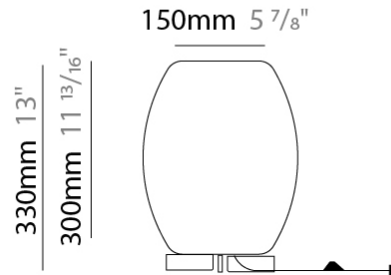

PROJECT
TYPE
SPECIFIER
QUANTITY
DATE

POMA PORTABLE

D114013-

base number Finish
Options

1. To build a product code in our configurator select the specify button on the base model # product page
2. To build a manual product code on this datasheet choose from the options listed below in blue font and add the suffix to the base model #

GENERAL

Series: Poma
Brand: Ole
Division: Design
Mounting Type: Portable
Mounting Location: Table
Subcategory: Ambient

PHYSICAL

Shape: Cylinder
Diameter (mm): 240
Diameter (in): 9 7/16
Height (mm): 330
Height (in): 13
Light Distribution: Direct
Fixture Finish: BEI / BLK / BLU / COG / DGN / GRY / MRN / MOC / MUS / OLV / SIL / STN / TER / WHI
Holder Finish: White
Fixture Material: Fabric Cord / Metal
Upon Request: Other fabric cord colors available upon request (see downloadable finish chart)

ELECTRICAL

Number of Lamps: 1
Lamp Type: LED Retrofit
Lamp Shape: A19
Bulb Included: Bulb Not Included
Max. Wattage Per Lamp (W): 15
Lamp Base: E26
Input Voltage (V): 120
Upon Request: 277Vac / GU24

LED

OPTICAL

RATINGS AND CERTIFICATIONS

Certified By: Certified for North American Standards
IP rating: IP20

170mm 6 11/16"

Ø240mm 9 7/16"