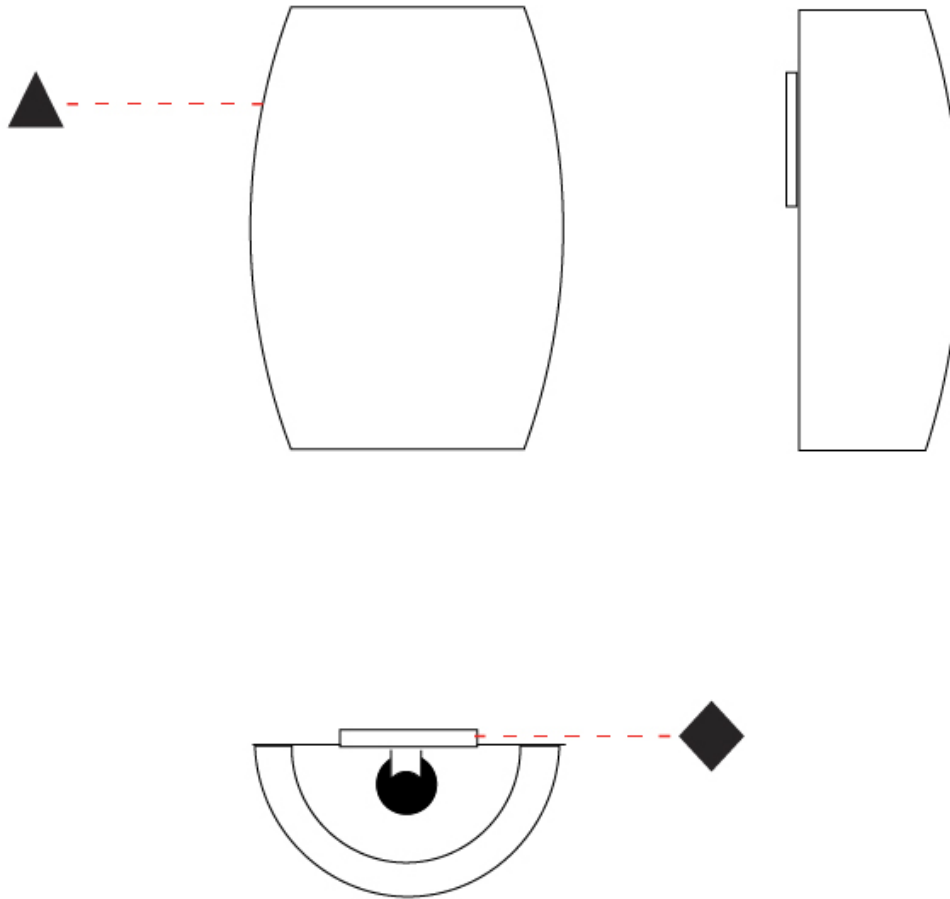

POMA SURFACE

D113031-

PROJECT _____

TYPE _____

SPECIFIER _____

QUANTITY _____

DATE _____

D