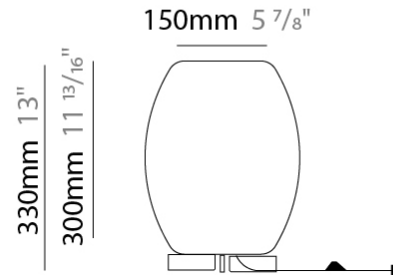

PROJECT
TYPE
SPECIFIER
QUANTITY
DATE

POMA PORTABLE

D114013-

base number Finish
Options

1. To build a product code in our configurator select the specify button on the base model # product page
2. To build a manual product code on this datasheet choose from the options listed below in blue font and add the suffix to the base model #

GENERAL

Series: Poma
Brand: Ole
Division: Design
Mounting Type: Portable
Mounting Location: Table
Subcategory: Ambient

PHYSICAL

Shape: Cylinder
Diameter (mm): 240
Diameter (in): 9 7/16
Height (mm): 330
Height (in): 13
Light Distribution: Direct
Fixture Finish: BEI / BLK / BLU / COG / DGN / GRY / MRN / MOC / MUS / OLV / SIL / STN / TER / WHI
Holder Finish: White
Fixture Material: Fabric Cord / Metal
Upon Request: Other fabric cord colors available upon request (see downloadable finish chart)

ELECTRICAL

Number of Lamps: 1
Lamp Type: LED Retrofit
Lamp Shape: A19
Bulb Included: Bulb Not Included
Max. Wattage Per Lamp (W): 15
Lamp Base: E26
Input Voltage (V): 120
Upon Request: 277Vac / GU24

LED

OPTICAL

RATINGS AND CERTIFICATIONS

Certified By: Certified for North American Standards
IP rating: IP20

170mm 6 11/16"