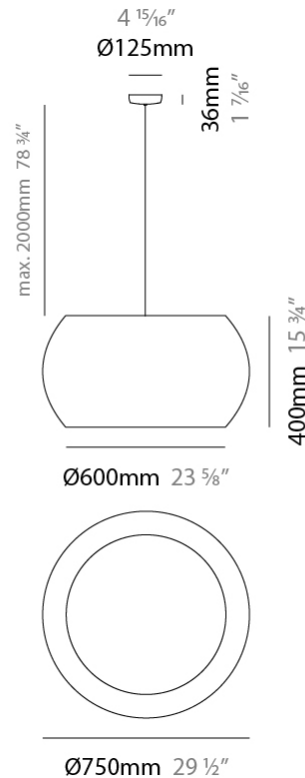

POMA SUSPENSION

D111075- _____

base number   Finish Options   Finish Options

1. To build a product code in our configurator select the specify button on the base model # product page
2. To build a manual product code on this datasheet choose from the options listed below in blue font and add the suffix to the base model #

GENERAL

Series: Poma
Brand: Ole
Division: Design
Mounting Type: Suspension
Mounting Location: Ceiling
Subcategory: Ambient

PHYSICAL

Shape: Cylinder
Diameter (mm): 750
Diameter (in): 29 1/2
Height (mm): 400
Height (in): 15 3/4
Max. Overall Height (mm): 2400
Max. Overall Height (in): 4 1/2
Light Distribution: Direct
Fixture Finish: [BEI](#) / [BLK](#) / [BLU](#) / [COG](#) / [DGN](#) / [GRY](#) / [MRN](#) / [MOC](#) / [MUS](#) / [OLV](#) / [SIL](#) / [STN](#) / [TER](#) / [WHI](#)
Holder Finish: [MWH](#) / [MBK](#)
Fixture Material: Fabric Cord / Metal
Cable Details: 2000mm Cable
Upon Request: Other fabric cord colors available upon request (see downloadable finish chart)

ELECTRICAL

Number of Lamps: 1
Lamp Type: LED Retrofit
Lamp Shape: A19
Bulb Included: Bulb Not Included
Max. Wattage Per Lamp (W): 15
Lamp Base: E26
Input Voltage (V): 120
Upon Request: 277Vac / GU24

LED

OPTICAL

RATINGS AND CERTIFICATIONS

Certified By: Certified for North American Standards
IP rating: IP20