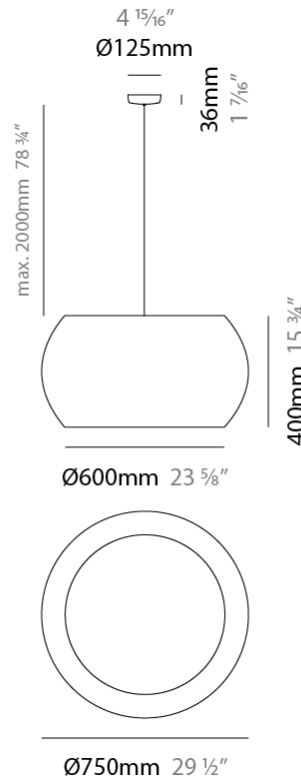

POMA SUSPENSION

D111075- _____

base number   Finish Options   Finish Options

1. To build a product code in our configurator select the specify button on the base model # product page
2. To build a manual product code on this datasheet choose from the options listed below in blue font and add the suffix to the base model #

GENERAL

Series: Poma
Brand: Ole
Division: Design
Mounting Type: Suspension
Mounting Location: Ceiling
Subcategory: Ambient

PHYSICAL

Shape: Cylinder
Diameter (mm): 750
Diameter (in): 29 1/2
Height (mm): 400
Height (in): 15 3/4
Max. Overall Height (mm): 2400
Max. Overall Height (in): 4 1/2
Light Distribution: Direct
Fixture Finish: BEI / BLK / BLU / COG / DGN / GRY / MRN / MOC / MUS / OLV / SIL / STN / TER / WHI
Holder Finish: MWH / MBK
Fixture Material: Fabric Cord / Metal
Cable Details: 2000mm Cable
Upon Request: Other fabric cord colors available upon request (see downloadable finish chart)

ELECTRICAL

Number of Lamps: 1
Lamp Type: LED Retrofit
Lamp Shape: A19
Bulb Included: Bulb Not Included
Max. Wattage Per Lamp (W): 15
Lamp Base: E26
Input Voltage (V): 120
Upon Request: 277Vac / GU24

LED

OPTICAL

RATINGS AND CERTIFICATIONS

Certified By: Certified for North American Standards
IP rating: IP20