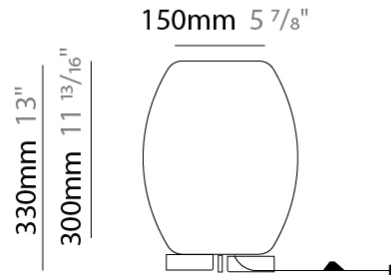

POMA PORTABLE

D114013-

base number _____
Finish _____
Options _____

1. To build a product code in our configurator select the specify button on the base model # product page
2. To build a manual product code on this datasheet choose from the options listed below in blue font and add the suffix to the base model #

GENERAL

Series: Poma _____
Brand: Ole _____
Division: Design _____
Mounting Type: Portable _____
Mounting Location: Table _____
Subcategory: Ambient _____

PHYSICAL

Shape: Cylinder _____
Diameter (mm): 240 _____
Diameter (in): 9 ⁷/₁₆ _____
Height (mm): 330 _____
Height (in): 13 _____
Light Distribution: Direct _____
Fixture Finish: BEI / BLK / BLU / COG / DGN / GRY / MRN / MOC / MUS / OLV / SIL / STN / TER / WHI _____
Holder Finish: White _____
Fixture Material: Fabric Cord / Metal _____
Upon Request: Other fabric cord colors available upon request (see downloadable finish chart)

ELECTRICAL

Number of Lamps: 1 _____
Lamp Type: LED Retrofit _____
Lamp Shape: A19 _____
Bulb Included: Bulb Not Included _____
Max. Wattage Per Lamp (W): 15 _____
Lamp Base: E26 _____
Input Voltage (V): 120 _____
Upon Request: 277Vac / GU24 _____

LED

OPTICAL

RATINGS AND CERTIFICATIONS

Certified By: Certified for North American Standards _____
IP rating: IP20 _____