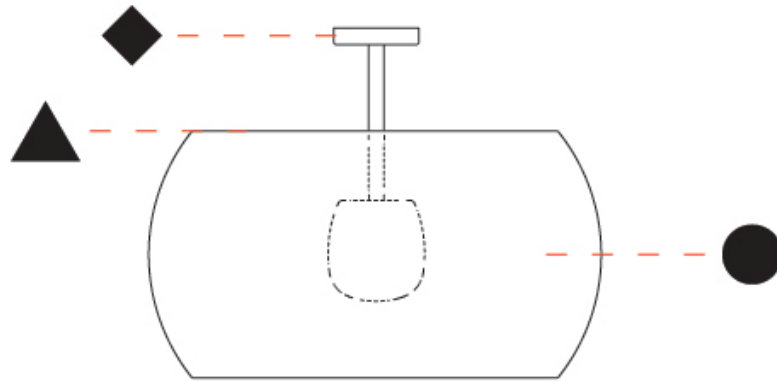

E112054-

PROJECT	_____
TYPE	_____
SPECIFIER	_____
QUANTITY	_____
DATE	_____

E