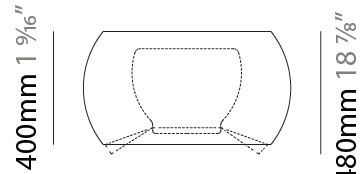

GENERAL

Series: Poma
 Brand: Ole
 Division: Exterior
 Mounting Type: Suspension
 Mounting Location: Ceiling
 Subcategory: Ambient

PHYSICAL

Shape: Cylinder
 Diameter (mm): 450
 Diameter (in): 17 ¹¹/₁₆"
 Height (mm): 650
 Height (in): 25 ⁹/₁₆"
 Max. Overall Height (mm): 2650
 Max. Overall Height (in): 104 ⁵/₁₆"
 Light Distribution: Direct
 Fixture Finish: BEI / BLK / BLU / COG / DGN / GRY / MRN / MOC / MUS / OLV / SIL / STN / TER / WHI
 Holder Finish: MWH / MBK
 Accent Finish: WHI / BLK
 Fixture Material: Fabric Cord / Metal
 Cable Details: 2000mm Cable

GENERAL

Series: Poma
Brand: Ole
Division: Exterior
Mounting Type: Suspension
Mounting Location: Ceiling
Subcategory: Ambient

PHYSICAL

Shape: Cylinder
Diameter (mm): 600
Diameter (in): 23 5/8
Height (mm): 500
Height (in): 19 11/16
Max. Overall Height (mm): 2500
Max. Overall Height (in): 98 7/16
Light Distribution: Direct
Fixture Finish: BEI / BLK / BLU / COG / DGN / GRY / MRN / MOC / MUS / OLV / SIL / STN / TER / WHI
Holder Finish: MWH / MBK
Accent Finish: WHI / BLK
Fixture Material: Fabric Cord / Metal
Cable Details: 2000mm Cable

GENERAL

Series: Poma
Brand: Ole
Division: Exterior
Mounting Type: Portable
Mounting Location: Floor
Subcategory: Ambient

PHYSICAL

Shape: Drum
Diameter (mm): 750
Diameter (in): 29 1/2
Height (mm): 480
Height (in): 18 7/8
Light Distribution: Direct
Fixture Finish: BEI / BLK / BLU / COG / DGN / GRY / MRN / MOC / MUS / OLV / SIL / STN / TER / WHI
Holder Finish: WHI / BLK
Accent Finish: GBL / GWT
Fixture Material: Fabric Cord / Metal

Certified By: Certified for North American Standards
IP rating: IP66

Ø600mm 23 5/8"

Ø750mm 29 1/2"

POMA PORTABLE

E114037-

PROJECT

TYPE

SPECIFIER