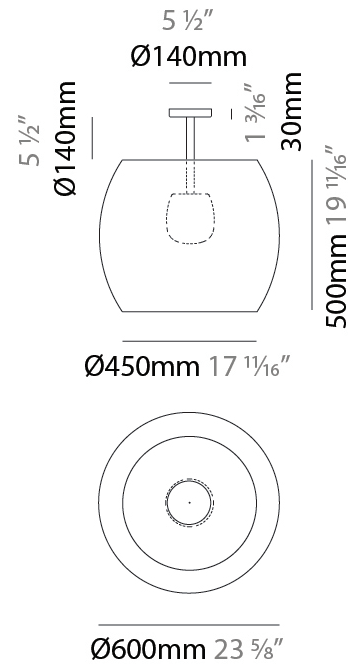

PROJECT
TYPE
SPECIFIER
QUANTITY
DATE

POMA SURFACE

E112053-

base number	Finish Options	Finish Options	Finish Options

1. To build a product code in our configurator select the specify button on the base model # product page
2. To build a manual product code on this datasheet choose from the options listed below in blue font and add the suffix to the base model #

GENERAL

Series: Poma
Brand: Ole
Division: Exterior
Mounting Type: Surface
Mounting Location: Ceiling
Subcategory: Semi-Flush

PHYSICAL

Shape: Cylinder
Diameter (mm): 600
Diameter (in): 23 ⁵/₈
Height (mm): 670
Height (in): 26 ³/₈
Light Distribution: Direct
Fixture Finish: BEI / BLK / BLU / COG / DGN / GRY / MRN / MOC / MUS / OLV / SIL / STN / TER / WHI
Holder Finish: MWH / MBK
Accent Finish: WHI / BLK
Fixture Material: Fabric Cord / Metal

ELECTRICAL

Number of Lamps: 1
Lamp Type: LED Retrofit
Lamp Shape: A19
Bulb Included: Bulb Not Included
Max. Wattage Per Lamp (W): 15
Lamp Base: E26
Input Voltage (V): 120

LED

OPTICAL

RATINGS AND CERTIFICATIONS

Certified By: Certified for North American Standards
IP rating: IP66