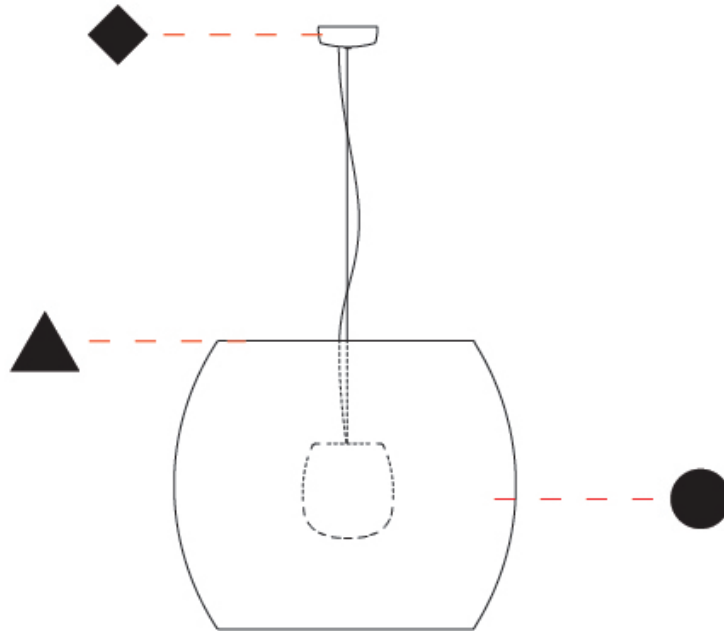

POMA SUSPENSION

E111203-

PROJECT	_____
TYPE	_____
SPECIFIER	_____
QUANTITY	_____
DATE	_____

E