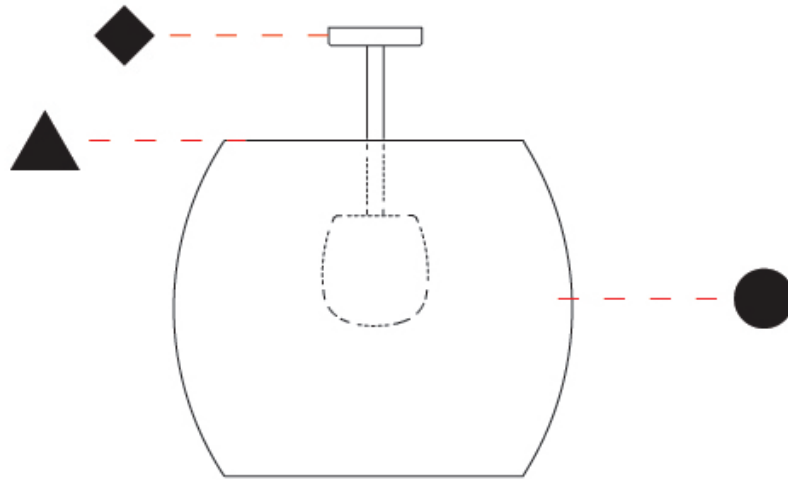

E112053-

PROJECT

TYPE

SPECIFIER

QUANTITY

DATE

E