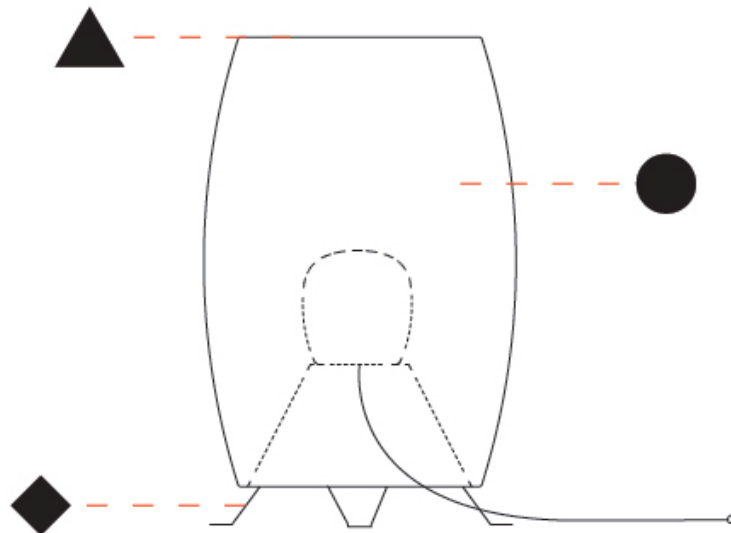

POMA PORTABLE

E114036-

PROJECT

TYPE

SPECIFIER

QUANTITY

DATE

E