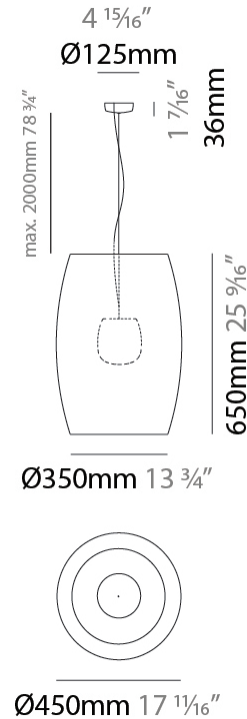

POMA SUSPENSION

E111202-

base number   Finish Options   Finish Options   Finish Options

1. To build a product code in our configurator select the specify button on the base model # product page
2. To build a manual product code on this datasheet choose from the options listed below in blue font and add the suffix to the base model #

GENERAL

Series: Poma
Brand: Ole
Division: Exterior
Mounting Type: Suspension
Mounting Location: Ceiling
Subcategory: Ambient

PHYSICAL

Shape: Cylinder
Diameter (mm): 450
Diameter (in): 17 ¹¹/₁₆"
Height (mm): 650
Height (in): 25 ⁹/₁₆"
Max. Overall Height (mm): 2650
Max. Overall Height (in): 104 ⁵/₁₆"
Light Distribution: Direct
Fixture Finish: BEI / BLK / BLU / COG / DGN / GRY / MRN / MOC / MUS / OLV / SIL / STN / TER / WHI
Holder Finish: MWH / MBK
Accent Finish: WHI / BLK
Fixture Material: Fabric Cord / Metal
Cable Details: 2000mm Cable

ELECTRICAL

Number of Lamps: 1
Lamp Type: LED Retrofit
Lamp Shape: A19
Bulb Included: Bulb Not Included
Max. Wattage Per Lamp (W): 15
Lamp Base: E26
Input Voltage (V): 120
Upon Request: 277Vac / GU24

LED

OPTICAL

RATINGS AND CERTIFICATIONS

Certified By: Certified for North American Standards
IP rating: IP66