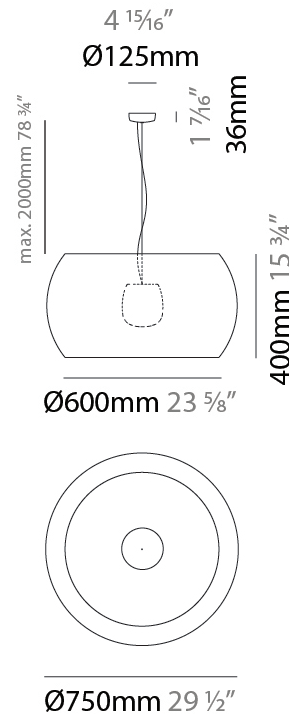

PROJECT	_____
TYPE	_____
SPECIFIER	_____
QUANTITY	_____
DATE	_____

POMA SUSPENSION

E111204-

base number	Finish Options	Finish Options	Finish Options

1. To build a product code in our configurator select the specify button on the base model # product page
2. To build a manual product code on this datasheet choose from the options listed below in blue font and add the suffix to the base model #

GENERAL

Series: Poma
Brand: Ole
Division: Exterior
Mounting Type: Suspension
Mounting Location: Ceiling
Subcategory: Ambient

PHYSICAL

Shape: Cylinder
Diameter (mm): 750
Diameter (in): 29 1/2
Height (mm): 400
Height (in): 15 3/4
Max. Overall Height (mm): 2400
Max. Overall Height (in): 4 1/2
Light Distribution: Direct
Fixture Finish: BEI / BLK / BLU / COG / DGN / GRY / MRN / MOC / MUS / OLV / SIL / STN / TER / WHI
Holder Finish: MWH / MBK
Accent Finish: WHI / BLK
Fixture Material: Fabric Cord / Metal
Cable Details: 2000mm Cable

ELECTRICAL

Number of Lamps: 1
Lamp Type: LED Retrofit
Lamp Shape: A19
Bulb Included: Bulb Not Included
Max. Wattage Per Lamp (W): 15
Lamp Base: E26
Input Voltage (V): 120

LED

OPTICAL

RATINGS AND CERTIFICATIONS

Certified By: Certified for North American Standards
IP rating: IP66