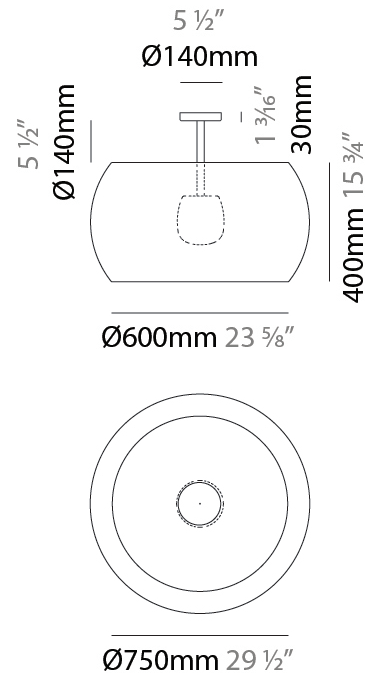

POMA SURFACE

E112054-

base number   Finish Options   Finish Options   Finish Options

1. To build a product code in our configurator select the specify button on the base model # product page
2. To build a manual product code on this datasheet choose from the options listed below in blue font and add the suffix to the base model #

GENERAL

Series: Poma
Brand: Ole
Division: Exterior
Mounting Type: Surface
Mounting Location: Ceiling
Subcategory: Semi-Flush

PHYSICAL

Shape: Drum
Diameter (mm): 750
Diameter (in): 29 1/2
Height (mm): 570
Height (in): 22 4/9
Light Distribution: Direct
Fixture Finish: BEI / BLK / BLU / COG / DGN / GRY / MRN / MOC / MUS / OLV / SIL / STN / TER / WHI
Holder Finish: MWH / MBK
Accent Finish: WHI / BLK
Fixture Material: Fabric Cord / Metal
Cable Details: 2000mm Cable

ELECTRICAL

Number of Lamps: 1
Lamp Type: LED Retrofit
Lamp Shape: A19
Bulb Included: Bulb Not Included
Max. Wattage Per Lamp (W): 15
Lamp Base: E26
Input Voltage (V): 120

LED

OPTICAL

RATINGS AND CERTIFICATIONS

Certified By: Certified for North American Standards
IP rating: IP66