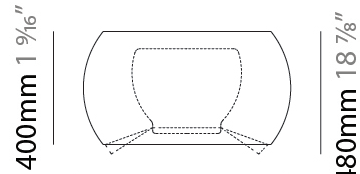

GENERAL

Series: Poma
 Brand: Ole
 Division: Exterior
 Mounting Type: Surface
 Mounting Location: Ceiling
 Subcategory: Semi-Flush

PHYSICAL

Shape: Drum
 Diameter (mm): 750
 Diameter (in): 29 1/2
 Height (mm): 570
 Height (in): 22 9/16
 Light Distribution: Direct
 Fixture Finish: BEI / BLK / BLU / COG / DGN / GRY / MRN / MOC / MUS / OLV / SIL / STN / TER / WHI
 Holder Finish: MWH / MBK
 Accent Finish: WHI / BLK
 Fixture Material: Fabric Cord / Metal
 Cable Details: 2000mm Cable

GENERAL

Series: Poma
Brand: Ole
Division: Exterior
Mounting Type: Portable
Mounting Location: Floor
Subcategory: Ambient

PHYSICAL

Shape: Drum
Diameter (mm): 750
Diameter (in): 29 1/2
Height (mm): 480
Height (in): 18 7/8
Light Distribution: Direct
Fixture Finish: BEI / BLK / BLU / COG / DGN / GRY / MRN / MOC / MUS / OLV / SIL / STN / TER / WHI
Holder Finish: WHI / BLK
Accent Finish: GBL / GWT
Fixture Material: Fabric Cord / Metal

Certified By: Certified for North American Standards
IP rating: IP66

Ø600mm 23 5/8"

Ø750mm 29 1/2"

POMA PORTABLE

E114037-

PROJECT

TYPE

SPECIFIER