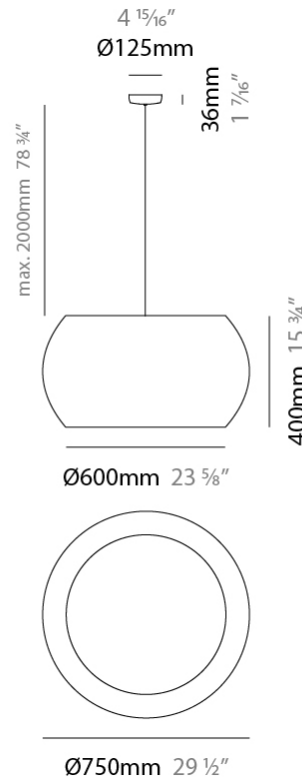

PROJECT	_____
TYPE	_____
SPECIFIER	_____
QUANTITY	_____
DATE	_____

POMA SUSPENSION

D111075-

base number	Finish Options	Finish Options

1. To build a product code in our configurator select the specify button on the base model # product page
2. To build a manual product code on this datasheet choose from the options listed below in blue font and add the suffix to the base model #

GENERAL

Series: Poma
Brand: Ole
Division: Design
Mounting Type: Suspension
Mounting Location: Ceiling
Subcategory: Ambient

PHYSICAL

Shape: Cylinder
Diameter (mm): 750
Diameter (in): 29 1/2
Height (mm): 400
Height (in): 15 3/4
Max. Overall Height (mm): 2400
Max. Overall Height (in): 4 1/2
Light Distribution: Direct
Fixture Finish: BEI / BLK / BLU / COG / DGN / GRY / MRN / MOC / MUS / OLV / SIL / STN / TER / WHI
Holder Finish: MWH / MBK
Fixture Material: Fabric Cord / Metal
Cable Details: 2000mm Cable
Upon Request: Other fabric cord colors available upon request (see downloadable finish chart)

ELECTRICAL

Number of Lamps: 1
Lamp Type: LED Retrofit
Lamp Shape: A19
Bulb Included: Bulb Not Included
Max. Wattage Per Lamp (W): 15
Lamp Base: E26
Input Voltage (V): 120
Upon Request: 277Vac / GU24

LED

OPTICAL

RATINGS AND CERTIFICATIONS

Certified By: Certified for North American Standards
IP rating: IP20