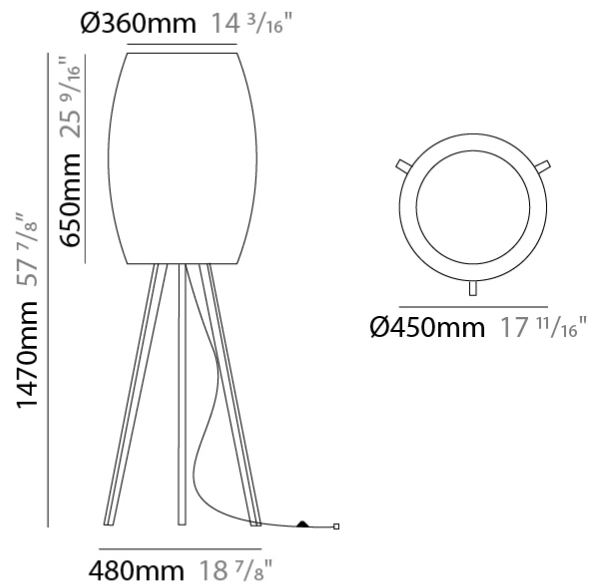

PROJECT	_____
TYPE	_____
SPECIFIER	_____
QUANTITY	_____
DATE	_____

POMA PORTABLE

D114014-

base number   Finish
Options

1. To build a product code in our configurator select the specify button on the base model # product page
2. To build a manual product code on this datasheet choose from the options listed below in blue font and add the suffix to the base model #

GENERAL

Series: Poma
Brand: Ole
Division: Design
Mounting Type: Portable
Mounting Location: Floor
Subcategory: Ambient

PHYSICAL

Shape: Cylinder
Diameter (mm): 450
Diameter (in): 17 ¹¹/₁₆
Height (mm): 1470
Height (in): 57 ⁷/₈
Light Distribution: Direct
Fixture Finish: BEI / BLK / BLU / COG / DGN / GRY / MRN / MOC / MUS / OLV / SIL / STN / TER / WHI
Holder Finish: Natural Wood
Fixture Material: Metal / Wood / Fabric Cord
Upon Request: Other fabric cord colors available upon request (see downloadable finish chart)

ELECTRICAL

Number of Lamps: 1
Lamp Type: LED Retrofit
Lamp Shape: A19
Bulb Included: Bulb Not Included
Max. Wattage Per Lamp (W): 15
Lamp Base: E26
Input Voltage (V): 120
Upon Request: 277Vac / GU24

LED

OPTICAL

RATINGS AND CERTIFICATIONS

Certified By: Certified for North American Standards
IP rating: IP20