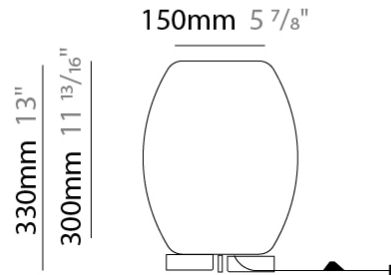

PROJECT
TYPE
SPECIFIER
QUANTITY
DATE

POMA PORTABLE

D114013-

base number Finish
Options

1. To build a product code in our configurator select the specify button on the base model # product page
2. To build a manual product code on this datasheet choose from the options listed below in blue font and add the suffix to the base model #

GENERAL

Series: Poma
Brand: Ole
Division: Design
Mounting Type: Portable
Mounting Location: Table
Subcategory: Ambient

PHYSICAL

Shape: Cylinder
Diameter (mm): 240
Diameter (in): 9 7/16
Height (mm): 330
Height (in): 13
Light Distribution: Direct
Fixture Finish: BEI / BLK / BLU / COG / DGN / GRY / MRN / MOC / MUS / OLV / SIL / STN / TER / WHI
Holder Finish: White
Fixture Material: Fabric Cord / Metal
Upon Request: Other fabric cord colors available upon request (see downloadable finish chart)

ELECTRICAL

Number of Lamps: 1
Lamp Type: LED Retrofit
Lamp Shape: A19
Bulb Included: Bulb Not Included
Max. Wattage Per Lamp (W): 15
Lamp Base: E26
Input Voltage (V): 120
Upon Request: 277Vac / GU24

LED

OPTICAL

RATINGS AND CERTIFICATIONS

Certified By: Certified for North American Standards
IP rating: IP20