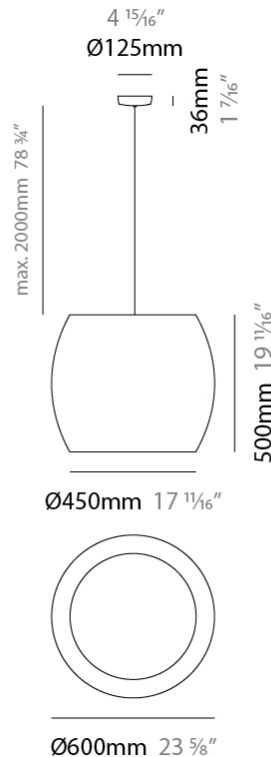

POMA SUSPENSION

D111074-

base number   Finish Options   Finish Options

1. To build a product code in our configurator select the specify button on the base model # product page
2. To build a manual product code on this datasheet choose from the options listed below in blue font and add the suffix to the base model #

GENERAL

Series: Poma
Brand: Ole
Division: Design
Mounting Type: Suspension
Mounting Location: Ceiling
Subcategory: Ambient

PHYSICAL

Shape: Cylinder
Diameter (mm): 600
Diameter (in): 23 ⁵/₈
Height (mm): 500
Height (in): 19 ¹¹/₁₆
Max. Overall Height (mm): 2500
Max. Overall Height (in): 98 ⁷/₁₆
Light Distribution: Direct
Fixture Finish: BEI / BLK / BLU / COG / DGN / GRY / MRN / MOC / MUS / OLV / SIL / STN / TER / WHI
Holder Finish: MWH / MBK
Fixture Material: Fabric Cord / Metal
Cable Details: 2000mm Cable
Upon Request: Other fabric cord colors available upon request (see downloadable finish chart)

ELECTRICAL

Number of Lamps: 1
Lamp Type: LED Retrofit
Lamp Shape: A19
Bulb Included: Bulb Not Included
Max. Wattage Per Lamp (W): 15
Lamp Base: E26
Input Voltage (V): 120
Upon Request: 277Vac / GU24

LED

OPTICAL

RATINGS AND CERTIFICATIONS

Certified By: Certified for North American Standards
IP rating: IP20

PROJECT
TYPE
SPECIFIER
QUANTITY
DATE