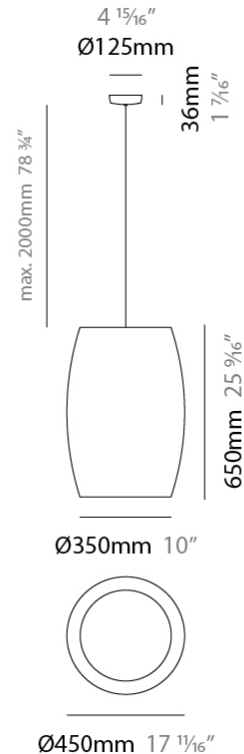

POMA SUSPENSION

D111073-

base number   Finish Options   Finish Options

1. To build a product code in our configurator select the specify button on the base model # product page
2. To build a manual product code on this datasheet choose from the options listed below in blue font and add the suffix to the base model #

GENERAL

Series: Poma
Brand: Ole
Division: Design
Mounting Type: Suspension
Mounting Location: Ceiling
Subcategory: Ambient

PHYSICAL

Shape: Cylinder
Diameter (mm): 450
Diameter (in): 17 ¹¹/₁₆
Height (mm): 650
Height (in): 25 ⁹/₁₆
Max. Overall Height (mm): 2650
Max. Overall Height (in): 104 ⁵/₁₆
Light Distribution: Direct
Fixture Finish: [BEI](#) / [BLK](#) / [BLU](#) / [COG](#) / [DGN](#) / [GRY](#) / [MRN](#) / [MOC](#) / [MUS](#) / [OLV](#) / [SIL](#) / [STN](#) / [TER](#) / [WHI](#)
Holder Finish: [MWH](#) / [MBK](#)
Fixture Material: Fabric Cord / Metal
Cable Details: 2000mm Cable
Upon Request: Other fabric cord colors available upon request (see downloadable finish chart)

ELECTRICAL

Number of Lamps: 1
Lamp Type: LED Retrofit
Lamp Shape: A19
Bulb Included: Bulb Not Included
Max. Wattage Per Lamp (W): 15
Lamp Base: E26
Input Voltage (V): 120
Upon Request: 277Vac / GU24

LED

OPTICAL

RATINGS AND CERTIFICATIONS

Certified By: Certified for North American Standards
IP rating: IP20