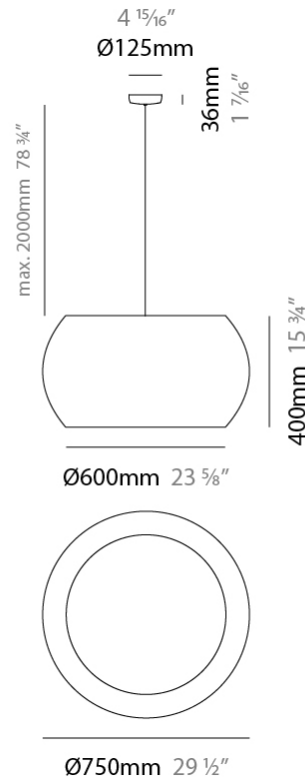

PROJECT	_____
TYPE	_____
SPECIFIER	_____
QUANTITY	_____
DATE	_____

POMA SUSPENSION

D111075- _____

base number   Finish Options   Finish Options

1. To build a product code in our configurator select the specify button on the base model # product page
2. To build a manual product code on this datasheet choose from the options listed below in blue font and add the suffix to the base model #

GENERAL

Series: Poma
Brand: Ole
Division: Design
Mounting Type: Suspension
Mounting Location: Ceiling
Subcategory: Ambient

PHYSICAL

Shape: Cylinder
Diameter (mm): 750
Diameter (in): 29 1/2
Height (mm): 400
Height (in): 15 3/4
Max. Overall Height (mm): 2400
Max. Overall Height (in): 4 1/2
Light Distribution: Direct
Fixture Finish: BEI / BLK / BLU / COG / DGN / GRY / MRN / MOC / MUS / OLV / SIL / STN / TER / WHI
Holder Finish: MWH / MBK
Fixture Material: Fabric Cord / Metal
Cable Details: 2000mm Cable
Upon Request: Other fabric cord colors available upon request (see downloadable finish chart)

ELECTRICAL

Number of Lamps: 1
Lamp Type: LED Retrofit
Lamp Shape: A19
Bulb Included: Bulb Not Included
Max. Wattage Per Lamp (W): 15
Lamp Base: E26
Input Voltage (V): 120
Upon Request: 277Vac / GU24

LED

OPTICAL

RATINGS AND CERTIFICATIONS

Certified By: Certified for North American Standards
IP rating: IP20