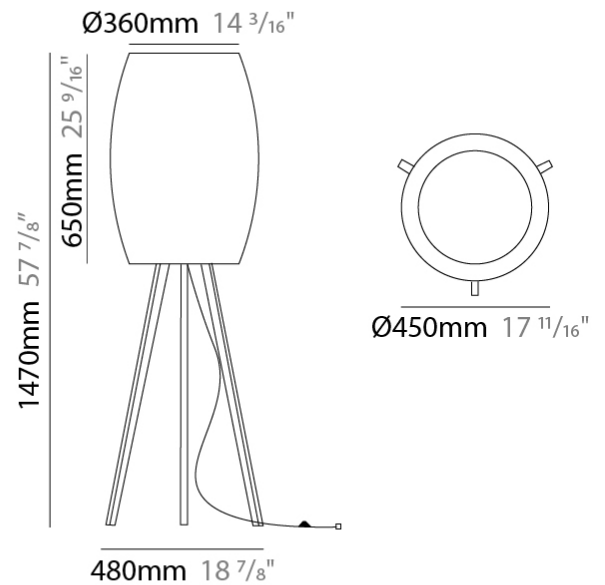

PROJECT	_____
TYPE	_____
SPECIFIER	_____
QUANTITY	_____
DATE	_____

POMA PORTABLE

D114014-

base number   Finish
Options

1. To build a product code in our configurator select the specify button on the base model # product page
2. To build a manual product code on this datasheet choose from the options listed below in blue font and add the suffix to the base model #

GENERAL

Series: Poma
Brand: Ole
Division: Design
Mounting Type: Portable
Mounting Location: Floor
Subcategory: Ambient

PHYSICAL

Shape: Cylinder
Diameter (mm): 450
Diameter (in): 17 ¹¹/₁₆
Height (mm): 1470
Height (in): 57 ⁷/₈
Light Distribution: Direct
Fixture Finish: BEI / BLK / BLU / COG / DGN / GRY / MRN / MOC / MUS / OLV / SIL / STN / TER / WHI
Holder Finish: Natural Wood
Fixture Material: Metal / Wood / Fabric Cord
Upon Request: Other fabric cord colors available upon request (see downloadable finish chart)

ELECTRICAL

Number of Lamps: 1
Lamp Type: LED Retrofit
Lamp Shape: A19
Bulb Included: Bulb Not Included
Max. Wattage Per Lamp (W): 15
Lamp Base: E26
Input Voltage (V): 120
Upon Request: 277Vac / GU24

LED

OPTICAL

RATINGS AND CERTIFICATIONS

Certified By: Certified for North American Standards
IP rating: IP20