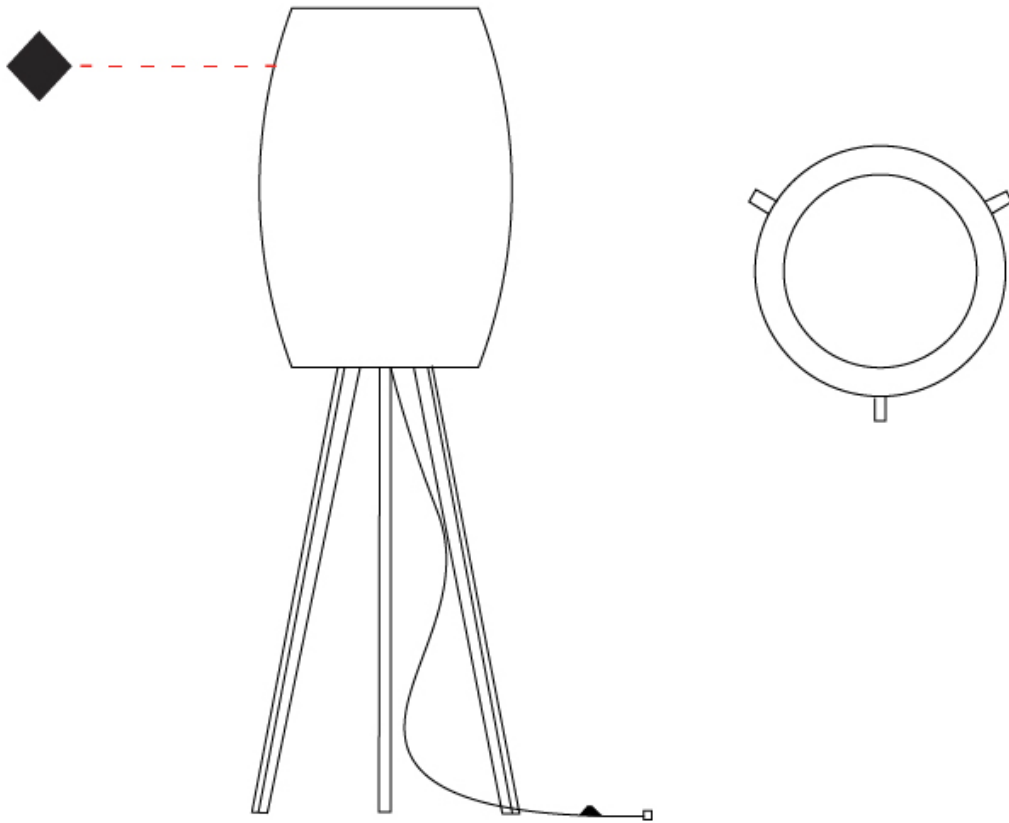

POMA PORTABLE

D114014-

PROJECT	_____
TYPE	_____
SPECIFIER	_____
QUANTITY	_____
DATE	_____

D