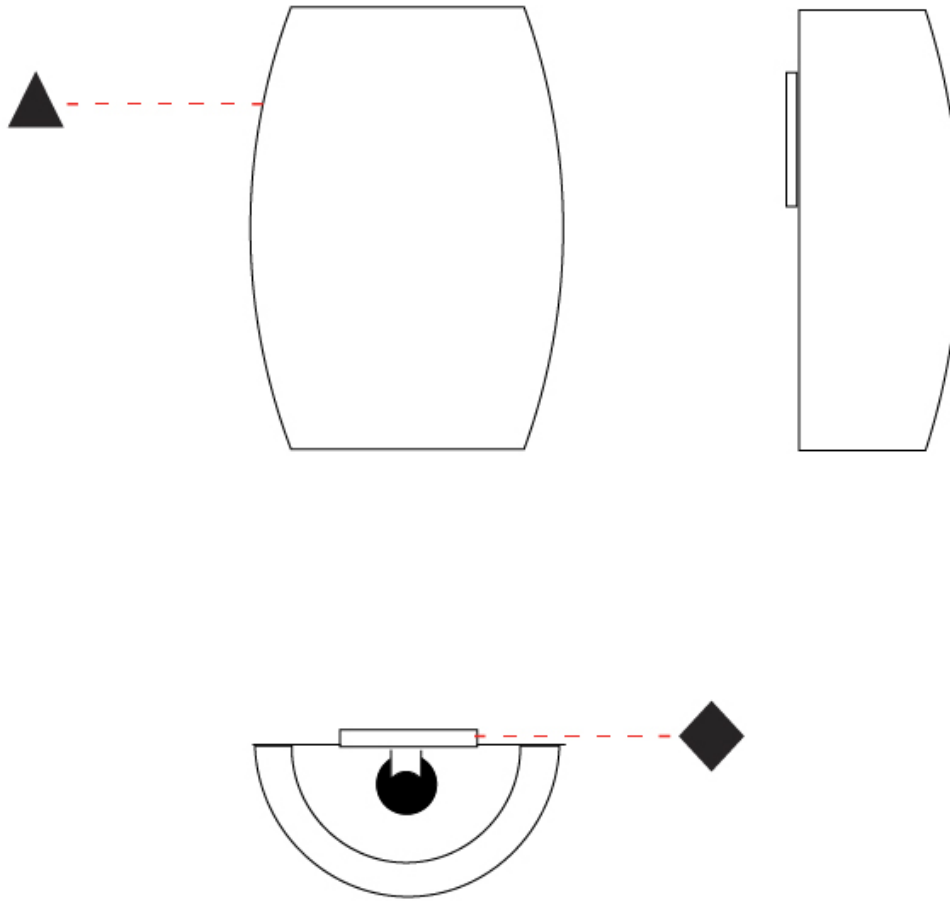

POMA SURFACE

D113031-

PROJECT _____

TYPE _____

SPECIFIER _____

QUANTITY _____

DATE _____

D