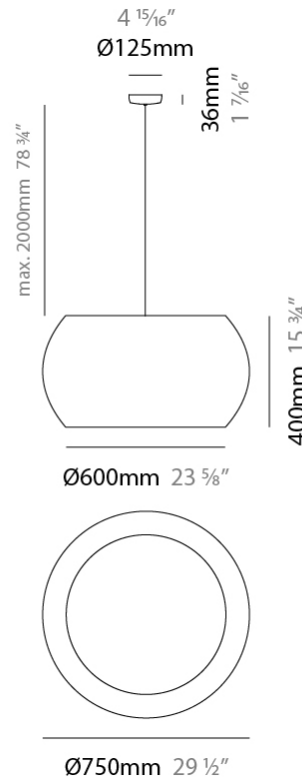

POMA SUSPENSION

D111075- _____ - _____

base number   Finish Options   Finish Options

1. To build a product code in our configurator select the specify button on the base model # product page
2. To build a manual product code on this datasheet choose from the options listed below in blue font and add the suffix to the base model #

GENERAL

Series: Poma
Brand: Ole
Division: Design
Mounting Type: Suspension
Mounting Location: Ceiling
Subcategory: Ambient

PHYSICAL

Shape: Cylinder
Diameter (mm): 750
Diameter (in): 29 1/2
Height (mm): 400
Height (in): 15 3/4
Max. Overall Height (mm): 2400
Max. Overall Height (in): 4 1/2
Light Distribution: Direct
Fixture Finish: BEI / BLK / BLU / COG / DGN / GRY / MRN / MOC / MUS / OLV / SIL / STN / TER / WHI
Holder Finish: MWH / MBK
Fixture Material: Fabric Cord / Metal
Cable Details: 2000mm Cable
Upon Request: Other fabric cord colors available upon request (see downloadable finish chart)

ELECTRICAL

Number of Lamps: 1
Lamp Type: LED Retrofit
Lamp Shape: A19
Bulb Included: Bulb Not Included
Max. Wattage Per Lamp (W): 15
Lamp Base: E26
Input Voltage (V): 120
Upon Request: 277Vac / GU24

LED

OPTICAL

RATINGS AND CERTIFICATIONS

Certified By: Certified for North American Standards
IP rating: IP20