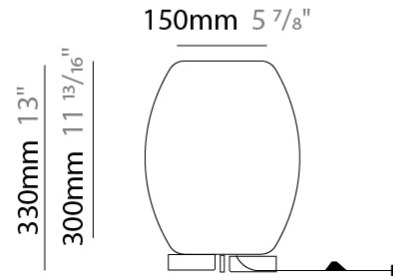

PROJECT
TYPE
SPECIFIER
QUANTITY
DATE

POMA PORTABLE

D114013-

base number Finish
Options

1. To build a product code in our configurator select the specify button on the base model # product page
2. To build a manual product code on this datasheet choose from the options listed below in blue font and add the suffix to the base model #

GENERAL

Series: Poma
Brand: Ole
Division: Design
Mounting Type: Portable
Mounting Location: Table
Subcategory: Ambient

PHYSICAL

Shape: Cylinder
Diameter (mm): 240
Diameter (in): 9 7/16
Height (mm): 330
Height (in): 13
Light Distribution: Direct
Fixture Finish: BEI / BLK / BLU / COG / DGN / GRY / MRN / MOC / MUS / OLV / SIL / STN / TER / WHI
Holder Finish: White
Fixture Material: Fabric Cord / Metal
Upon Request: Other fabric cord colors available upon request (see downloadable finish chart)

ELECTRICAL

Number of Lamps: 1
Lamp Type: LED Retrofit
Lamp Shape: A19
Bulb Included: Bulb Not Included
Max. Wattage Per Lamp (W): 15
Lamp Base: E26
Input Voltage (V): 120
Upon Request: 277Vac / GU24

LED

OPTICAL

RATINGS AND CERTIFICATIONS

Certified By: Certified for North American Standards
IP rating: IP20

170mm 6 11/16"

Ø240mm 9 7/16"