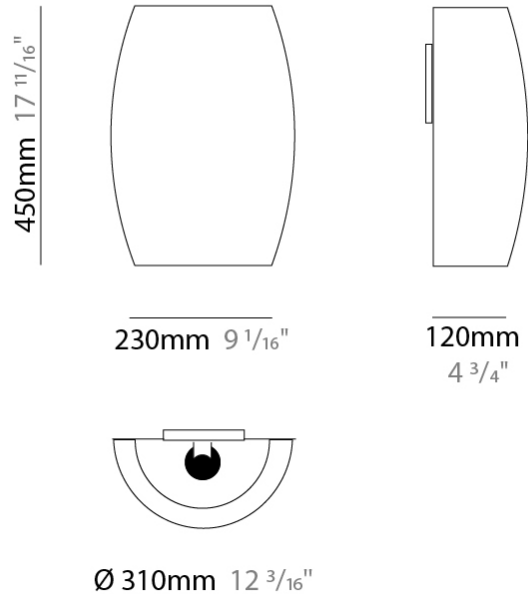

PROJECT _____
TYPE _____
SPECIFIER _____
QUANTITY _____
DATE _____

POMA SURFACE

D113031-

base number   Finish   Finish
Options   Options

1. To build a product code in our configurator select the specify button on the base model # product page
2. To build a manual product code on this datasheet choose from the options listed below in blue font and add the suffix to the base model #

GENERAL

Series: Poma
Brand: Ole
Division: Design
Mounting Type: Surface
Mounting Location: Wall
Subcategory: Ambient

PHYSICAL

Shape: Cylinder
Length (mm): 310
Length (in): 12 ³/₁₆
Height (mm): 450
Depth (mm): 120
Height (in): 17 ¹¹/₁₆
Depth (in): 4 ³/₄
Light Distribution: Direct
Fixture Finish: BEI / BLK / BLU / COG / DGN / GRY / MRN / MOC / MUS / OLV / SIL / STN / TER / WHI
Holder Finish: MWH / MBK
Fixture Material: Fabric Cord / Metal
Upon Request: Other fabric cord colors available upon request (see downloadable finish chart)

ELECTRICAL

Number of Lamps: 1
Lamp Type: LED Retrofit
Bulb Included: Bulb Not Included
Max. Wattage Per Lamp (W): 15
Lamp Base: E26
Input Voltage (V): 120
Upon Request: 277Vac / GU24

LED

OPTICAL

RATINGS AND CERTIFICATIONS

Certified By: Certified for North American Standards
IP rating: IP20