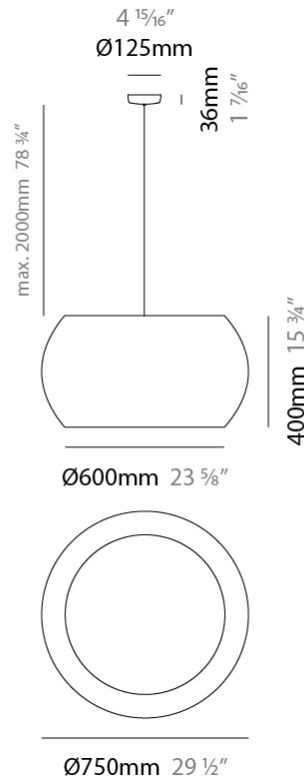

PROJECT	_____
TYPE	_____
SPECIFIER	_____
QUANTITY	_____
DATE	_____

POMA SUSPENSION

D111075- _____

base number   Finish Options   Finish Options

1. To build a product code in our configurator select the specify button on the base model # product page
2. To build a manual product code on this datasheet choose from the options listed below in blue font and add the suffix to the base model #

GENERAL

Series: Poma
Brand: Ole
Division: Design
Mounting Type: Suspension
Mounting Location: Ceiling
Subcategory: Ambient

PHYSICAL

Shape: Cylinder
Diameter (mm): 750
Diameter (in): 29 1/2
Height (mm): 400
Height (in): 15 3/4
Max. Overall Height (mm): 2400
Max. Overall Height (in): 4 1/2
Light Distribution: Direct
Fixture Finish: BEI / BLK / BLU / COG / DGN / GRY / MRN / MOC / MUS / OLV / SIL / STN / TER / WHI
Holder Finish: MWH / MBK
Fixture Material: Fabric Cord / Metal
Cable Details: 2000mm Cable
Upon Request: Other fabric cord colors available upon request (see downloadable finish chart)

ELECTRICAL

Number of Lamps: 1
Lamp Type: LED Retrofit
Lamp Shape: A19
Bulb Included: Bulb Not Included
Max. Wattage Per Lamp (W): 15
Lamp Base: E26
Input Voltage (V): 120
Upon Request: 277Vac / GU24

LED

OPTICAL

RATINGS AND CERTIFICATIONS

Certified By: Certified for North American Standards
IP rating: IP20