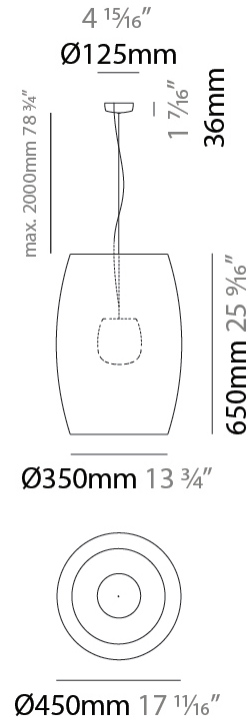

PROJECT
TYPE
SPECIFIER
QUANTITY
DATE

POMA SUSPENSION

E111202-

base number	Finish Options	Finish Options	Finish Options

1. To build a product code in our configurator select the specify button on the base model # product page
2. To build a manual product code on this datasheet choose from the options listed below in blue font and add the suffix to the base model #

GENERAL

Series: Poma
Brand: Ole
Division: Exterior
Mounting Type: Suspension
Mounting Location: Ceiling
Subcategory: Ambient

PHYSICAL

Shape: Cylinder
Diameter (mm): 450
Diameter (in): 17 11/16
Height (mm): 650
Height (in): 25 9/16
Max. Overall Height (mm): 2650
Max. Overall Height (in): 104 5/16
Light Distribution: Direct
Fixture Finish: BEI / BLK / BLU / COG / DGN / GRY / MRN / MOC / MUS / OLV / SIL / STN / TER / WHI
Holder Finish: MWH / MBK
Accent Finish: WHI / BLK
Fixture Material: Fabric Cord / Metal
Cable Details: 2000mm Cable

ELECTRICAL

Number of Lamps: 1
Lamp Type: LED Retrofit
Lamp Shape: A19
Bulb Included: Bulb Not Included
Max. Wattage Per Lamp (W): 15
Lamp Base: E26
Input Voltage (V): 120
Upon Request: 277Vac / GU24

LED

OPTICAL

RATINGS AND CERTIFICATIONS

Certified By: Certified for North American Standards
IP rating: IP66