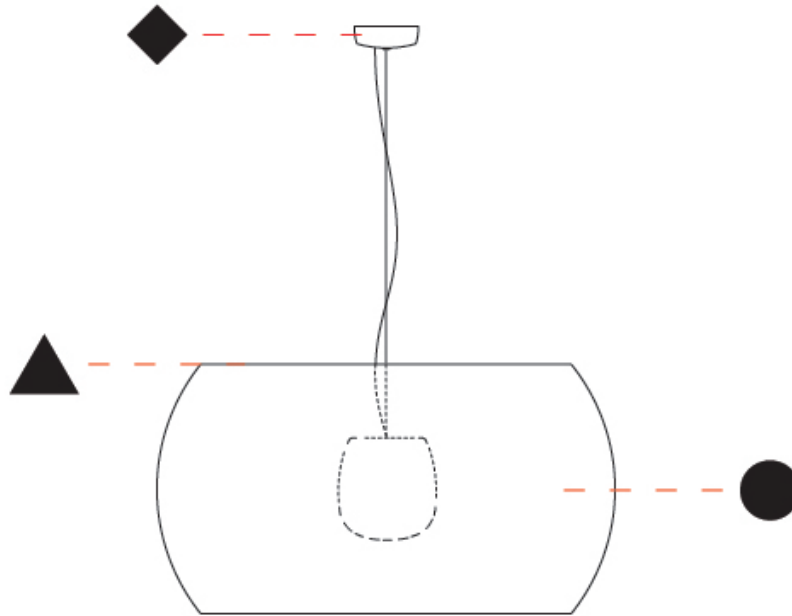

POMA SUSPENSION

E111204-

PROJECT

TYPE

SPECIFIER

QUANTITY

DATE

E