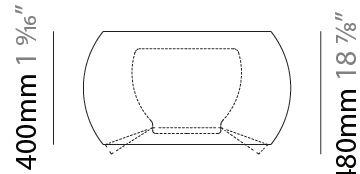

GENERAL

Series: Poma
Brand: Ole
Division: Exterior
Mounting Type: Portable
Mounting Location: Floor
Subcategory: Ambient

PHYSICAL

Shape: Cylinder
Diameter (mm): 450
Diameter (in): 17 ¹¹ / ₁₆
Height (mm): 730
Height (in): 28 ³ / ₄
Light Distribution: Direct
Fixture Finish: BEI / BLK / BLU / COG / DGN / GRY / MRN / MOC / MUS / OLV / SIL / STN / TER / WHI
Holder Finish: WHI / BLK
Accent Finish: GBL / GWT
Fixture Material: Fabric Cord / Metal

GENERAL

Series: Poma
Brand: Ole
Division: Exterior
Mounting Type: Portable
Mounting Location: Floor
Subcategory: Ambient

PHYSICAL

Shape: Drum
Diameter (mm): 750
Diameter (in): 29 1/2
Height (mm): 480
Height (in): 18 7/8
Light Distribution: Direct
Fixture Finish: BEI / BLK / BLU / COG / DGN / GRY / MRN / MOC / MUS / OLV / SIL / STN / TER / WHI
Holder Finish: WHI / BLK
Accent Finish: GBL / GWT
Fixture Material: Fabric Cord / Metal

Certified By: Certified for North American Standards
IP rating: IP66

Ø600mm 23 5/8"

Ø750mm 29 1/2"

POMA PORTABLE

E114037-

PROJECT

TYPE

SPECIFIER