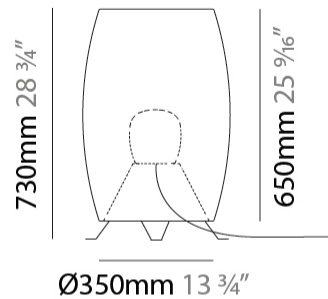

PROJECT	_____
TYPE	_____
SPECIFIER	_____
QUANTITY	_____
DATE	_____

POMA PORTABLE

E114036-

base number	Finish Options	Finish Options	Finish Options

1. To build a product code in our configurator select the specify button on the base model # product page
2. To build a manual product code on this datasheet choose from the options listed below in blue font and add the suffix to the base model #

GENERAL

Series: Poma
Brand: Ole
Division: Exterior
Mounting Type: Portable
Mounting Location: Floor
Subcategory: Ambient

PHYSICAL

Shape: Cylinder
Diameter (mm): 450
Diameter (in): 17 ¹¹/₁₆
Height (mm): 730
Height (in): 28 ³/₄
Light Distribution: Direct
Fixture Finish: BEI / BLK / BLU / COG / DGN / GRY / MRN / MOC / MUS / OLV / SIL / STN / TER / WHI
Holder Finish: WHI / BLK
Accent Finish: GBL / GWT
Fixture Material: Fabric Cord / Metal

ELECTRICAL

Number of Lamps: 1
Lamp Type: LED Retrofit
Lamp Shape: A19
Bulb Included: Bulb Not Included
Max. Wattage Per Lamp (W): 15
Lamp Base: E26
Input Voltage (V): 120

LED

OPTICAL

RATINGS AND CERTIFICATIONS

Certified By: Certified for North American Standards
IP rating: IP66