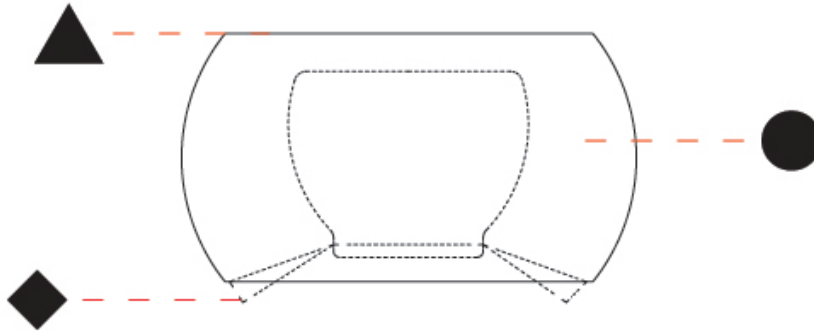

POMA PORTABLE

E114037-

PROJECT

TYPE

SPECIFIER

QUANTITY

DATE

E