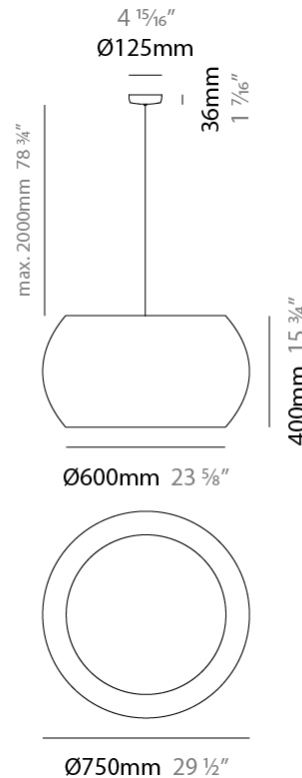

PROJECT	_____
TYPE	_____
SPECIFIER	_____
QUANTITY	_____
DATE	_____

POMA SUSPENSION

D111075- _____

base number   Finish Options   Finish Options

1. To build a product code in our configurator select the specify button on the base model # product page
2. To build a manual product code on this datasheet choose from the options listed below in blue font and add the suffix to the base model #

GENERAL

Series: Poma
Brand: Ole
Division: Design
Mounting Type: Suspension
Mounting Location: Ceiling
Subcategory: Ambient

PHYSICAL

Shape: Cylinder
Diameter (mm): 750
Diameter (in): 29 1/2
Height (mm): 400
Height (in): 15 3/4
Max. Overall Height (mm): 2400
Max. Overall Height (in): 4 1/2
Light Distribution: Direct
Fixture Finish: [BEI](#) / [BLK](#) / [BLU](#) / [COG](#) / [DGN](#) / [GRY](#) / [MRN](#) / [MOC](#) / [MUS](#) / [OLV](#) / [SIL](#) / [STN](#) / [TER](#) / [WHI](#)
Holder Finish: [MWH](#) / [MBK](#)
Fixture Material: Fabric Cord / Metal
Cable Details: 2000mm Cable
Upon Request: Other fabric cord colors available upon request (see downloadable finish chart)

ELECTRICAL

Number of Lamps: 1
Lamp Type: LED Retrofit
Lamp Shape: A19
Bulb Included: Bulb Not Included
Max. Wattage Per Lamp (W): 15
Lamp Base: E26
Input Voltage (V): 120
Upon Request: 277Vac / GU24

LED

OPTICAL

RATINGS AND CERTIFICATIONS

Certified By: Certified for North American Standards
IP rating: IP20