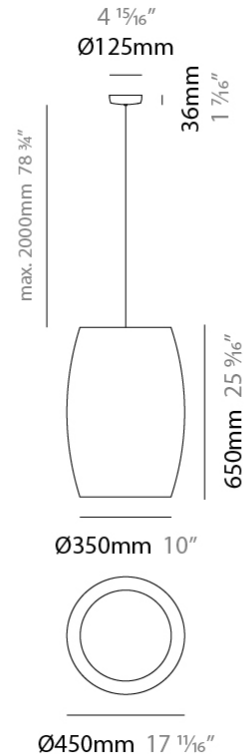

PROJECT	_____
TYPE	_____
SPECIFIER	_____
QUANTITY	_____
DATE	_____

POMA SUSPENSION

D111073-

base number	Finish Options	Finish Options

1. To build a product code in our configurator select the specify button on the base model # product page
2. To build a manual product code on this datasheet choose from the options listed below in blue font and add the suffix to the base model #

GENERAL

Series: Poma
Brand: Ole
Division: Design
Mounting Type: Suspension
Mounting Location: Ceiling
Subcategory: Ambient

PHYSICAL

Shape: Cylinder
Diameter (mm): 450
Diameter (in): 17 ¹¹/₁₆
Height (mm): 650
Height (in): 25 ⁹/₁₆
Max. Overall Height (mm): 2650
Max. Overall Height (in): 104 ⁵/₁₆
Light Distribution: Direct
Fixture Finish: BEI / BLK / BLU / COG / DGN / GRY / MRN / MOC / MUS / OLV / SIL / STN / TER / WHI
Holder Finish: MWH / MBK
Fixture Material: Fabric Cord / Metal
Cable Details: 2000mm Cable
Upon Request: Other fabric cord colors available upon request (see downloadable finish chart)

ELECTRICAL

Number of Lamps: 1
Lamp Type: LED Retrofit
Lamp Shape: A19
Bulb Included: Bulb Not Included
Max. Wattage Per Lamp (W): 15
Lamp Base: E26
Input Voltage (V): 120
Upon Request: 277Vac / GU24

LED

OPTICAL

RATINGS AND CERTIFICATIONS

Certified By: Certified for North American Standards
IP rating: IP20