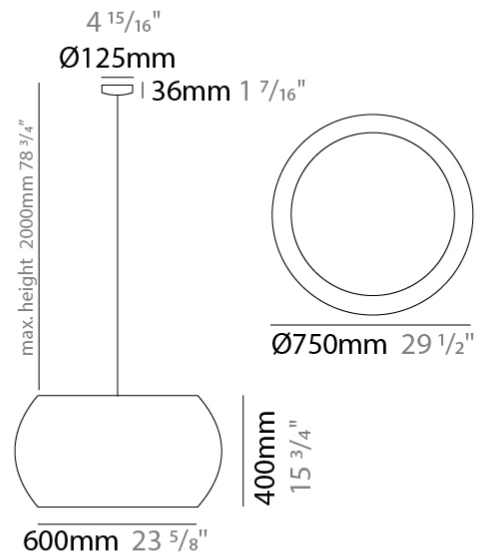

PROJECT	
TYPE	
SPECIFIER	
QUANTITY	
DATE	

POMA SUSPENSION

D111075-

base number   Finish
Options

1. To build a product code in our configurator select the specify button on the base model # product page
2. To build a manual product code on this datasheet choose from the options listed below in blue font and add the suffix to the base model #

GENERAL

Series: Poma
Partner: Ole
Division: Design
Installation: Suspension
Product Type: Pendant
Mounting Location: Ceiling

PHYSICAL

Shape: Cylinder
Diameter (mm): 750
Diameter (in): 29 1/2
Height (mm): 400
Height (in): 15 3/4
Max. Overall Height (mm): 2400
Max. Overall Height (in): 4 1/2
Fixture Finish: BEI / BLK / BLU / COG / DGN / GRY / MRN / MOC / MUS / OLV / SIL / STN / TER / WHI
Holder Finish: MBK
Fixture Material: Fabric Cord / Metal
Primary Material: Fabric - Recycled
Cable Details: 2000mm Cable
Upon Request: Other fabric cord colors available upon request (see downloadable finish chart) Matte White Holder

ELECTRICAL

Number of Lamps: 1
Lamp Type: LED Retrofit
Lamp Shape: A19
Bulb Included: Bulb Not Included
Max. Wattage Per Lamp (W): 15
Lamp Base: E26
Input Voltage (V): 120
Upon Request: 277Vac / GU24

LED

OPTICAL

RATINGS AND CERTIFICATIONS

Certified By: Certified for North American Standards
IP rating: IP20