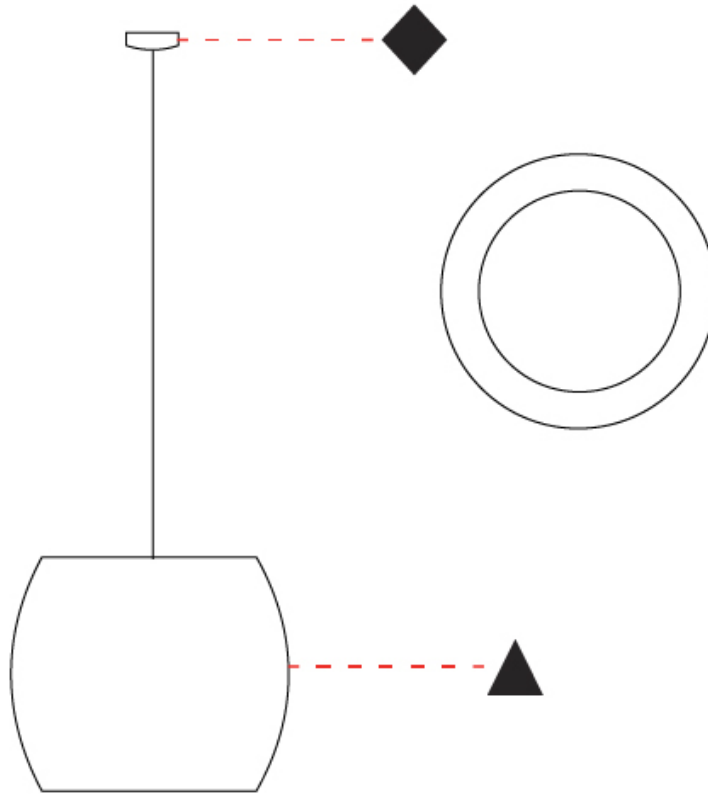

POMA SUSPENSION

D111074-

PROJECT

TYPE

SPECIFIER

QUANTITY

DATE

D