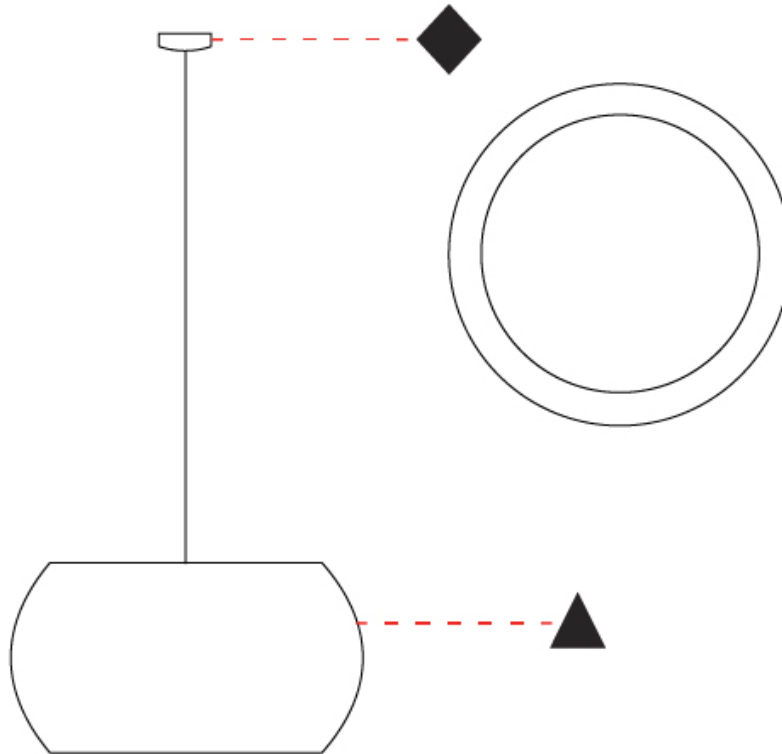

POMA SUSPENSION

D111075-

PROJECT _____

TYPE _____

SPECIFIER _____

QUANTITY _____

DATE _____

D