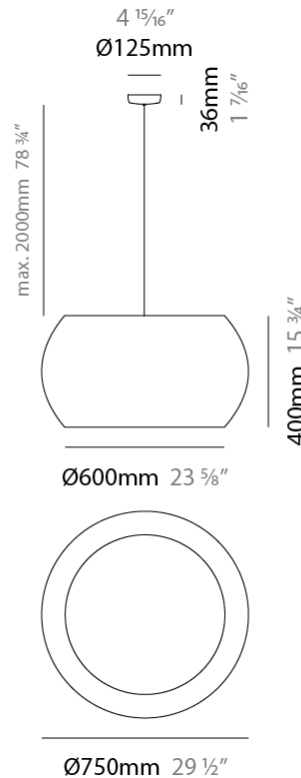

PROJECT	_____
TYPE	_____
SPECIFIER	_____
QUANTITY	_____
DATE	_____

POMA SUSPENSION

D111075- _____

base number   Finish Options   Finish Options

1. To build a product code in our configurator select the specify button on the base model # product page
2. To build a manual product code on this datasheet choose from the options listed below in blue font and add the suffix to the base model #

GENERAL

Series: Poma
Brand: Ole
Division: Design
Mounting Type: Suspension
Mounting Location: Ceiling
Subcategory: Ambient

PHYSICAL

Shape: Cylinder
Diameter (mm): 750
Diameter (in): 29 1/2
Height (mm): 400
Height (in): 15 3/4
Max. Overall Height (mm): 2400
Max. Overall Height (in): 4 1/2
Light Distribution: Direct
Fixture Finish: BEI / BLK / BLU / COG / DGN / GRY / MRN / MOC / MUS / OLV / SIL / STN / TER / WHI
Holder Finish: MWH / MBK
Fixture Material: Fabric Cord / Metal
Cable Details: 2000mm Cable
Upon Request: Other fabric cord colors available upon request (see downloadable finish chart)

ELECTRICAL

Number of Lamps: 1
Lamp Type: LED Retrofit
Lamp Shape: A19
Bulb Included: Bulb Not Included
Max. Wattage Per Lamp (W): 15
Lamp Base: E26
Input Voltage (V): 120
Upon Request: 277Vac / GU24

LED

OPTICAL

RATINGS AND CERTIFICATIONS

Certified By: Certified for North American Standards
IP rating: IP20