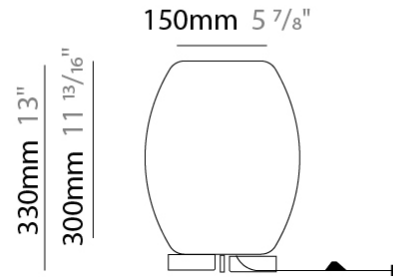

POMA PORTABLE

D114013-

base number   Finish
Options

1. To build a product code in our configurator select the specify button on the base model # product page
2. To build a manual product code on this datasheet choose from the options listed below in blue font and add the suffix to the base model #

GENERAL

Series: Poma _____
Brand: Ole _____
Division: Design _____
Mounting Type: Portable _____
Mounting Location: Table _____
Subcategory: Ambient _____

PHYSICAL

Shape: Cylinder _____
Diameter (mm): 240 _____
Diameter (in): 9 7/16 _____
Height (mm): 330 _____
Height (in): 13 _____
Light Distribution: Direct _____
Fixture Finish: BEI / BLK / BLU / COG / DGN / GRY / MRN / MOC / MUS / OLV / SIL / STN / TER / WHI _____
Holder Finish: White _____
Fixture Material: Fabric Cord / Metal _____
Upon Request: Other fabric cord colors available upon request (see downloadable finish chart) _____

ELECTRICAL

Number of Lamps: 1 _____
Lamp Type: LED Retrofit _____
Lamp Shape: A19 _____
Bulb Included: Bulb Not Included _____
Max. Wattage Per Lamp (W): 15 _____
Lamp Base: E26 _____
Input Voltage (V): 120 _____
Upon Request: 277Vac / GU24 _____

LED

OPTICAL

RATINGS AND CERTIFICATIONS

Certified By: Certified for North American Standards _____
IP rating: IP20 _____

170mm 6 11/16"

Ø240mm 9 7/16"