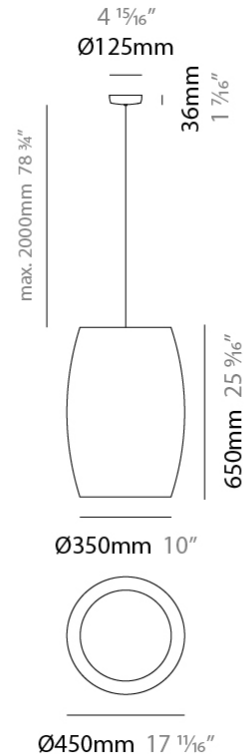

PROJECT	_____
TYPE	_____
SPECIFIER	_____
QUANTITY	_____
DATE	_____

POMA SUSPENSION

D111073- _____

base number   Finish Options   Finish Options

1. To build a product code in our configurator select the specify button on the base model # product page
2. To build a manual product code on this datasheet choose from the options listed below in blue font and add the suffix to the base model #

GENERAL

Series: Poma
Brand: Ole
Division: Design
Mounting Type: Suspension
Mounting Location: Ceiling
Subcategory: Ambient

PHYSICAL

Shape: Cylinder
Diameter (mm): 450
Diameter (in): 17 11/16
Height (mm): 650
Height (in): 25 9/16
Max. Overall Height (mm): 2650
Max. Overall Height (in): 104 5/16
Light Distribution: Direct
Fixture Finish: BEI / BLK / BLU / COG / DGN / GRY / MRN / MOC / MUS / OLV / SIL / STN / TER / WHI
Holder Finish: MWH / MBK
Fixture Material: Fabric Cord / Metal
Cable Details: 2000mm Cable
Upon Request: Other fabric cord colors available upon request (see downloadable finish chart)

ELECTRICAL

Number of Lamps: 1
Lamp Type: LED Retrofit
Lamp Shape: A19
Bulb Included: Bulb Not Included
Max. Wattage Per Lamp (W): 15
Lamp Base: E26
Input Voltage (V): 120
Upon Request: 277Vac / GU24

LED

OPTICAL

RATINGS AND CERTIFICATIONS

Certified By: Certified for North American Standards
IP rating: IP20