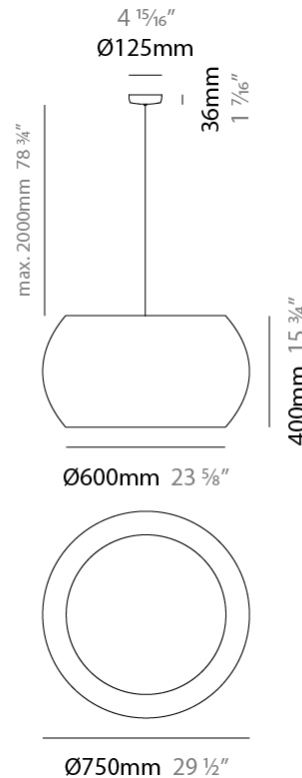

PROJECT	_____
TYPE	_____
SPECIFIER	_____
QUANTITY	_____
DATE	_____

POMA SUSPENSION

D111075- _____ - _____

base number   Finish Options   Finish Options

1. To build a product code in our configurator select the specify button on the base model # product page
2. To build a manual product code on this datasheet choose from the options listed below in blue font and add the suffix to the base model #

GENERAL

Series: Poma
Brand: Ole
Division: Design
Mounting Type: Suspension
Mounting Location: Ceiling
Subcategory: Ambient

PHYSICAL

Shape: Cylinder
Diameter (mm): 750
Diameter (in): 29 1/2
Height (mm): 400
Height (in): 15 3/4
Max. Overall Height (mm): 2400
Max. Overall Height (in): 4 1/2
Light Distribution: Direct
Fixture Finish: BEI / BLK / BLU / COG / DGN / GRY / MRN / MOC / MUS / OLV / SIL / STN / TER / WHI
Holder Finish: MWH / MBK
Fixture Material: Fabric Cord / Metal
Cable Details: 2000mm Cable
Upon Request: Other fabric cord colors available upon request (see downloadable finish chart)

ELECTRICAL

Number of Lamps: 1
Lamp Type: LED Retrofit
Lamp Shape: A19
Bulb Included: Bulb Not Included
Max. Wattage Per Lamp (W): 15
Lamp Base: E26
Input Voltage (V): 120
Upon Request: 277Vac / GU24

LED

OPTICAL

RATINGS AND CERTIFICATIONS

Certified By: Certified for North American Standards
IP rating: IP20