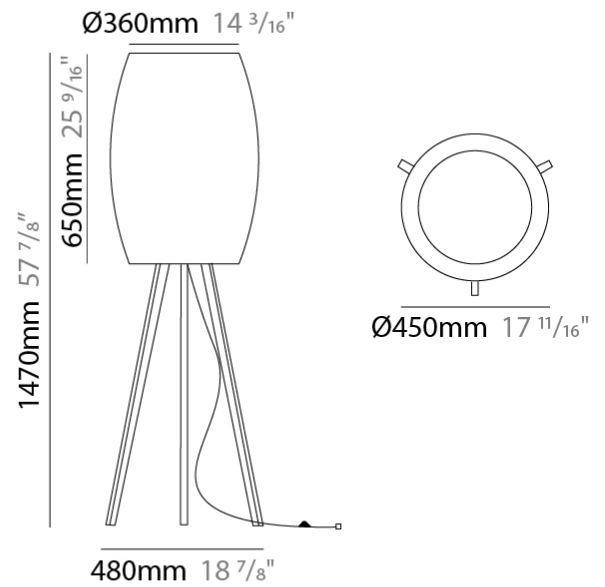

PROJECT	_____
TYPE	_____
SPECIFIER	_____
QUANTITY	_____
DATE	_____

POMA PORTABLE

D114014-

base number   Finish
Options

1. To build a product code in our configurator select the specify button on the base model # product page
2. To build a manual product code on this datasheet choose from the options listed below in blue font and add the suffix to the base model #

GENERAL

Series: Poma
Brand: Ole
Division: Design
Mounting Type: Portable
Mounting Location: Floor
Subcategory: Ambient

PHYSICAL

Shape: Cylinder
Diameter (mm): 450
Diameter (in): 17 ¹¹/₁₆
Height (mm): 1470
Height (in): 57 ⁷/₈
Light Distribution: Direct
Fixture Finish: BEI / BLK / BLU / COG / DGN / GRY / MRN / MOC / MUS / OLV / SIL / STN / TER / WHI
Holder Finish: Natural Wood
Fixture Material: Metal / Wood / Fabric Cord
Upon Request: Other fabric cord colors available upon request (see downloadable finish chart)

ELECTRICAL

Number of Lamps: 1
Lamp Type: LED Retrofit
Lamp Shape: A19
Bulb Included: Bulb Not Included
Max. Wattage Per Lamp (W): 15
Lamp Base: E26
Input Voltage (V): 120
Upon Request: 277Vac / GU24

LED

OPTICAL

RATINGS AND CERTIFICATIONS

Certified By: Certified for North American Standards
IP rating: IP20