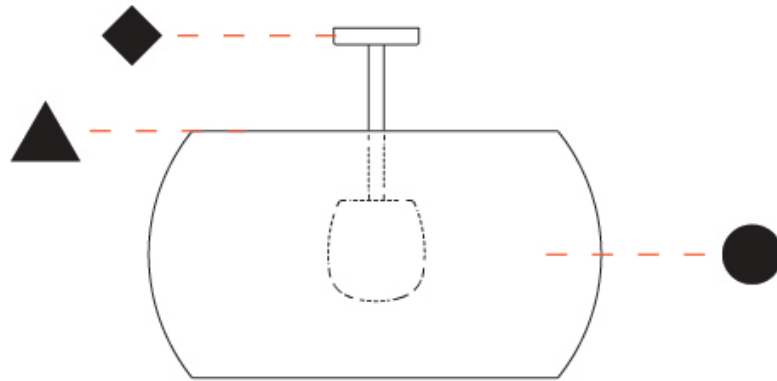

POMA SURFACE

E112054-

PROJECT

TYPE

SPECIFIER

QUANTITY

DATE

E