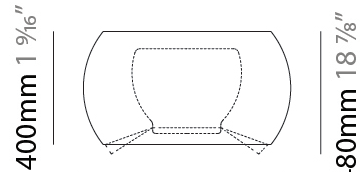

GENERAL

Series: Poma
 Brand: Ole
 Division: Exterior
 Mounting Type: Surface
 Mounting Location: Ceiling
 Subcategory: Semi-Flush

PHYSICAL

Shape: Drum
 Diameter (mm): 750
 Diameter (in): 29 1/2
 Height (mm): 570
 Height (in): 22 9/16
 Light Distribution: Direct
 Fixture Finish: BEI / BLK / BLU / COG / DGN / GRY / MRN / MOC / MUS / OLV / SIL / STN / TER / WHI
 Holder Finish: MWH / MBK
 Accent Finish: WHI / BLK
 Fixture Material: Fabric Cord / Metal
 Cable Details: 2000mm Cable

GENERAL

Series: Poma
Brand: Ole
Division: Exterior
Mounting Type: Portable
Mounting Location: Floor
Subcategory: Ambient

PHYSICAL

Shape: Drum
Diameter (mm): 750
Diameter (in): 29 1/2
Height (mm): 480
Height (in): 18 7/8
Light Distribution: Direct
Fixture Finish: BEI / BLK / BLU / COG / DGN / GRY / MRN / MOC / MUS / OLV / SIL / STN / TER / WHI
Holder Finish: WHI / BLK
Accent Finish: GBL / GWT
Fixture Material: Fabric Cord / Metal

Certified By: Certified for North American Standards
IP rating: IP66

Ø600mm 23 5/8"

Ø750mm 29 1/2"

POMA PORTABLE

E114037-

PROJECT

TYPE

SPECIFIER