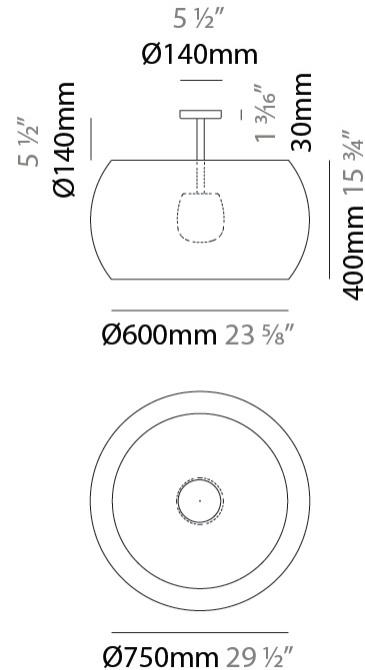

PROJECT _____
TYPE _____
SPECIFIER _____
QUANTITY _____
DATE _____

POMA SURFACE

E112054-

base number   Finish Options   Finish Options   Finish Options

1. To build a product code in our configurator select the specify button on the base model # product page
2. To build a manual product code on this datasheet choose from the options listed below in blue font and add the suffix to the base model #

GENERAL

Series: Poma
Brand: Ole
Division: Exterior
Mounting Type: Surface
Mounting Location: Ceiling
Subcategory: Semi-Flush

PHYSICAL

Shape: Drum
Diameter (mm): 750
Diameter (in): 29 1/2
Height (mm): 570
Height (in): 22 9/16
Light Distribution: Direct
Fixture Finish: BEI / BLK / BLU / COG / DGN / GRY / MRN / MOC / MUS / OLV / SIL / STN / TER / WHI
Holder Finish: MWH / MBK
Accent Finish: WHI / BLK
Fixture Material: Fabric Cord / Metal
Cable Details: 2000mm Cable

ELECTRICAL

Number of Lamps: 1
Lamp Type: LED Retrofit
Lamp Shape: A19
Bulb Included: Bulb Not Included
Max. Wattage Per Lamp (W): 15
Lamp Base: E26
Input Voltage (V): 120

LED

OPTICAL

RATINGS AND CERTIFICATIONS

Certified By: Certified for North American Standards
IP rating: IP66