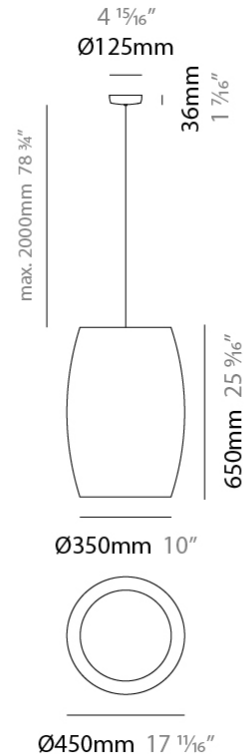

PROJECT	_____
TYPE	_____
SPECIFIER	_____
QUANTITY	_____
DATE	_____

POMA SUSPENSION

D111073-

base number	Finish Options	Finish Options

1. To build a product code in our configurator select the specify button on the base model # product page
2. To build a manual product code on this datasheet choose from the options listed below in blue font and add the suffix to the base model #

GENERAL

Series: Poma
Brand: Ole
Division: Design
Mounting Type: Suspension
Mounting Location: Ceiling
Subcategory: Ambient

PHYSICAL

Shape: Cylinder
Diameter (mm): 450
Diameter (in): 17 11/16
Height (mm): 650
Height (in): 25 9/16
Max. Overall Height (mm): 2650
Max. Overall Height (in): 104 5/16
Light Distribution: Direct
Fixture Finish: BEI / BLK / BLU / COG / DGN / GRY / MRN / MOC / MUS / OLV / SIL / STN / TER / WHI
Holder Finish: MWH / MBK
Fixture Material: Fabric Cord / Metal
Cable Details: 2000mm Cable
Upon Request: Other fabric cord colors available upon request (see downloadable finish chart)

ELECTRICAL

Number of Lamps: 1
Lamp Type: LED Retrofit
Lamp Shape: A19
Bulb Included: Bulb Not Included
Max. Wattage Per Lamp (W): 15
Lamp Base: E26
Input Voltage (V): 120
Upon Request: 277Vac / GU24

LED

OPTICAL

RATINGS AND CERTIFICATIONS

Certified By: Certified for North American Standards
IP rating: IP20