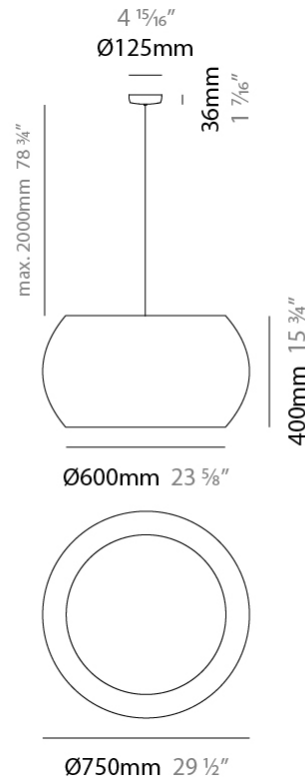

POMA SUSPENSION

D111075- _____ - _____

base number   Finish Options   Finish Options

1. To build a product code in our configurator select the specify button on the base model # product page
2. To build a manual product code on this datasheet choose from the options listed below in blue font and add the suffix to the base model #

GENERAL

Series: Poma
Brand: Ole
Division: Design
Mounting Type: Suspension
Mounting Location: Ceiling
Subcategory: Ambient

PHYSICAL

Shape: Cylinder
Diameter (mm): 750
Diameter (in): 29 1/2
Height (mm): 400
Height (in): 15 3/4
Max. Overall Height (mm): 2400
Max. Overall Height (in): 4 1/2
Light Distribution: Direct
Fixture Finish: BEI / BLK / BLU / COG / DGN / GRY / MRN / MOC / MUS / OLV / SIL / STN / TER / WHI
Holder Finish: MWH / MBK
Fixture Material: Fabric Cord / Metal
Cable Details: 2000mm Cable
Upon Request: Other fabric cord colors available upon request (see downloadable finish chart)

ELECTRICAL

Number of Lamps: 1
Lamp Type: LED Retrofit
Lamp Shape: A19
Bulb Included: Bulb Not Included
Max. Wattage Per Lamp (W): 15
Lamp Base: E26
Input Voltage (V): 120
Upon Request: 277Vac / GU24

LED

OPTICAL

RATINGS AND CERTIFICATIONS

Certified By: Certified for North American Standards
IP rating: IP20