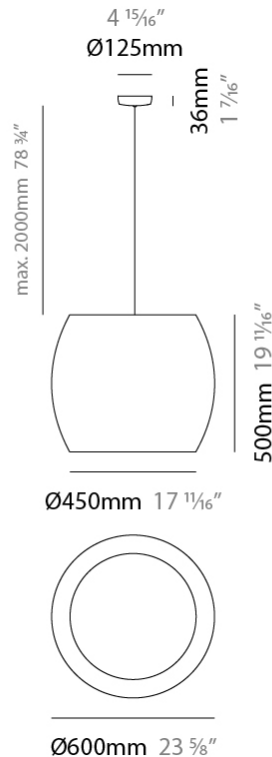

POMA SUSPENSION

D111074-

base number   Finish Options   Finish Options

1. To build a product code in our configurator select the specify button on the base model # product page
2. To build a manual product code on this datasheet choose from the options listed below in blue font and add the suffix to the base model #

GENERAL

Series: Poma
Brand: Ole
Division: Design
Mounting Type: Suspension
Mounting Location: Ceiling
Subcategory: Ambient

PHYSICAL

Shape: Cylinder
Diameter (mm): 600
Diameter (in): 23 ⁵/₈
Height (mm): 500
Height (in): 19 ¹¹/₁₆
Max. Overall Height (mm): 2500
Max. Overall Height (in): 98 ⁷/₁₆
Light Distribution: Direct
Fixture Finish: [BEI](#) / [BLK](#) / [BLU](#) / [COG](#) / [DGN](#) / [GRY](#) / [MRN](#) / [MOC](#) / [MUS](#) / [OLV](#) / [SIL](#) / [STN](#) / [TER](#) / [WHI](#)
Holder Finish: [MWH](#) / [MBK](#)
Fixture Material: Fabric Cord / Metal
Cable Details: 2000mm Cable
Upon Request: Other fabric cord colors available upon request (see downloadable finish chart)

ELECTRICAL

Number of Lamps: 1
Lamp Type: LED Retrofit
Lamp Shape: A19
Bulb Included: Bulb Not Included
Max. Wattage Per Lamp (W): 15
Lamp Base: E26
Input Voltage (V): 120
Upon Request: 277Vac / GU24

LED

OPTICAL

RATINGS AND CERTIFICATIONS

Certified By: Certified for North American Standards
IP rating: IP20

PROJECT
TYPE
SPECIFIER
QUANTITY
DATE