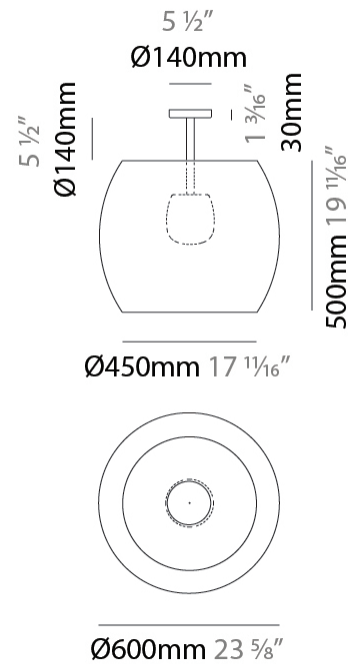

PROJECT
TYPE
SPECIFIER
QUANTITY
DATE

POMA SURFACE

E112053-

base number	Finish Options	Finish Options	Finish Options

1. To build a product code in our configurator select the specify button on the base model # product page
2. To build a manual product code on this datasheet choose from the options listed below in blue font and add the suffix to the base model #

GENERAL

Series: Poma
Brand: Ole
Division: Exterior
Mounting Type: Surface
Mounting Location: Ceiling
Subcategory: Semi-Flush

PHYSICAL

Shape: Cylinder
Diameter (mm): 600
Diameter (in): 23 ⁵/₈
Height (mm): 670
Height (in): 26 ³/₈
Light Distribution: Direct
Fixture Finish: BEI / BLK / BLU / COG / DGN / GRY / MRN / MOC / MUS / OLV / SIL / STN / TER / WHI
Holder Finish: MWH / MBK
Accent Finish: WHI / BLK
Fixture Material: Fabric Cord / Metal

ELECTRICAL

Number of Lamps: 1
Lamp Type: LED Retrofit
Lamp Shape: A19
Bulb Included: Bulb Not Included
Max. Wattage Per Lamp (W): 15
Lamp Base: E26
Input Voltage (V): 120

LED

OPTICAL

RATINGS AND CERTIFICATIONS

Certified By: Certified for North American Standards
IP rating: IP66