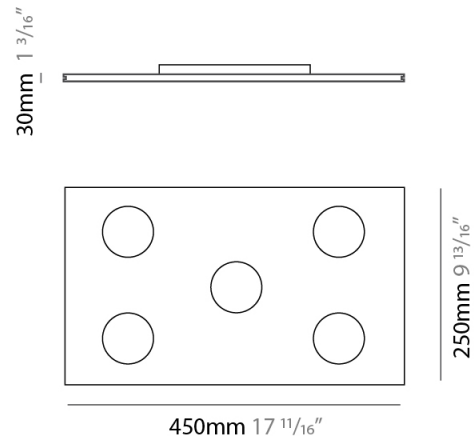

PROJECT	
TYPE	
SPECIFIER	
QUANTITY	
DATE	

POP 5 LIGHT SURFACE

D42025- : D42025-WAM

base number

1. To build a product code in our configurator select the specify button on the base model # product page
2. To build a manual product code on this datasheet choose from the options listed below in blue font and add the suffix to the base model #

GENERAL

Series: Pop
Subseries: Pop 5 Light
Partner: Icone
Division: Design
Installation: Surface
Product Type: Ceiling Surface
Mounting Location: Ceiling
Light Distribution: Direct

PHYSICAL

Shape: Rectangle
Length (mm): 250
Length (in): 9 ¹³/₁₆
Width (mm): 450
Width (in): 17 ¹¹/₁₆
Height (mm): 30
Height (in): 1 ³/₁₆
Extension (mm): 30
Extension (in): 1 ³/₁₆
Weight (kg): 1.4
Weight (lbs): 2.999
Fixture Material: Aluminum

ELECTRICAL

Lamp Type: LED
Total Output Wattage (W): 22.5
Max. Wattage Per Lamp (W): 4.5
Dimming: Electronic Low Voltage Dimming
Input Voltage (V): 120

LED

Number of LEDs: 5
Color Temperature (°K): 3000
Nominal Lumen (lm): 1750
CRI: >90 CRI
Lamp Life (hrs): 50000

OPTICAL

RATINGS AND CERTIFICATIONS

Certified By: CSA Certified to UL and CSA Standards
IP rating: IP20