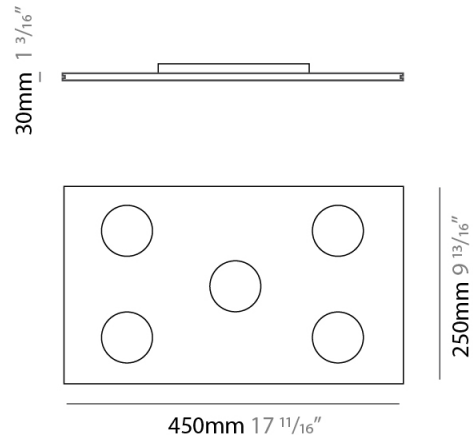

PROJECT	
TYPE	
SPECIFIER	
QUANTITY	
DATE	

POP 5 LIGHT SURFACE

D42025-

base number   Finish
Options

1. To build a product code in our configurator select the specify button on the base model # product page
2. To build a manual product code on this datasheet choose from the options listed below in blue font and add the suffix to the base model #

GENERAL

Series: Pop
Subseries: Pop 5 Light
Partner: Icone
Division: Design
Installation: Surface
Product Type: Ceiling Surface
Mounting Location: Ceiling
Light Distribution: Direct

PHYSICAL

Shape: Rectangle
Length (mm): 250
Length (in): 9 ¹³/₁₆
Width (mm): 450
Width (in): 17 ¹¹/₁₆
Extension (mm): 30
Extension (in): 1 ³/₁₆
[Fixture Finish: WHI / WAM / BKA / GBG / SLA](#)
Fixture Material: Aluminum

ELECTRICAL

Lamp Type: LED
Total Output Wattage (W): 22.5
Dimming: Electronic Low Voltage Dimming
Input Voltage (V): 120Vac Direct Line

LED

Number of LEDs: 5
Color Temperature (°K): 3000
Nominal Lumen (lm): 1750
CRI: >90 CRI
Lamp Life (hrs): 50000

OPTICAL

RATINGS AND CERTIFICATIONS

Certified By: Certified for North American Standards
IP rating: IP20