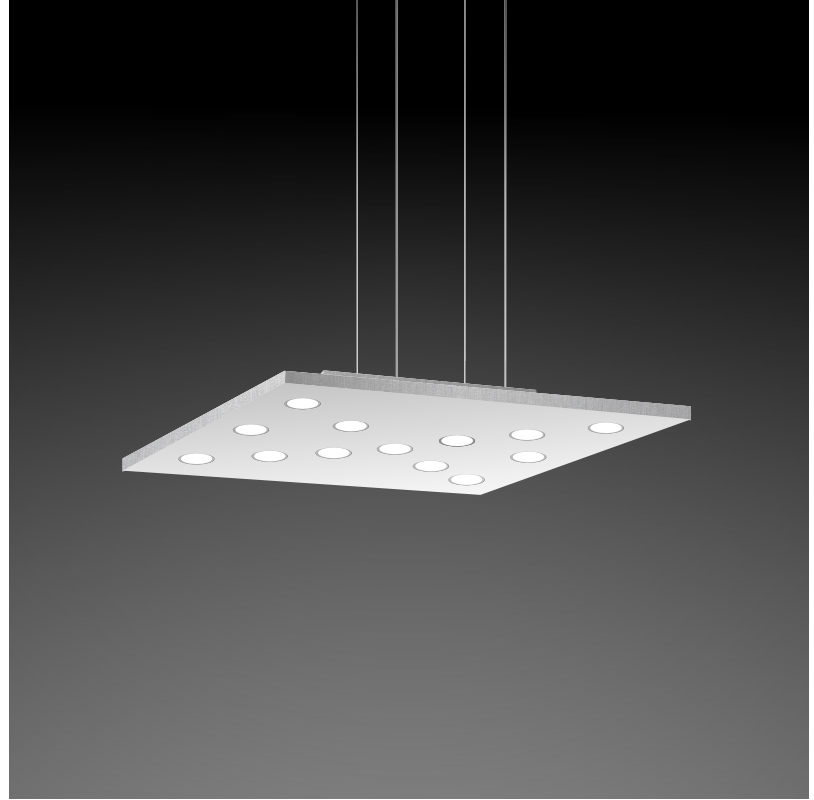

PROJECT	
TYPE	
SPECIFIER	
QUANTITY	
DATE	

POP 11 LIGHT SUSPENSION

D41041-

base number   Finish
Options

1. To build a product code in our configurator select the specify button on the base model # product page
2. To build a manual product code on this datasheet choose from the options listed below in blue font and add the suffix to the base model #

GENERAL

Series: Pop
Subseries: Pop 11 Light
Brand: Icone
Division: Design
Mounting Type: Suspension
Mounting Location: Ceiling
Subcategory: Pendant

PHYSICAL

Shape: Square
Length (mm): 650
Length (in): 25 ⁹/₁₆
Width (mm): 650
Width (in): 25 ⁹/₁₆
Max. Overall Height (mm): 1200
Max. Overall Height (in): 47 ¹/₄
Light Distribution: Direct
[Fixture Finish: WHI / WAM / BKA / GBG / SLA](#)
Fixture Material: Aluminum

ELECTRICAL

Lamp Type: LED
Total Output Wattage (W): 50
Dimming: Electronic Low Voltage Dimming
Input Voltage (V): 120Vac Direct Line

LED

Number of LEDs: 11
Color Temperature (°K): 3000
Nominal Lumen (lm): 3850
CRI: >90 CRI
Lamp Life (hrs): 50000

OPTICAL

RATINGS AND CERTIFICATIONS

Certified By: Certified for North American Standards
IP rating: IP20