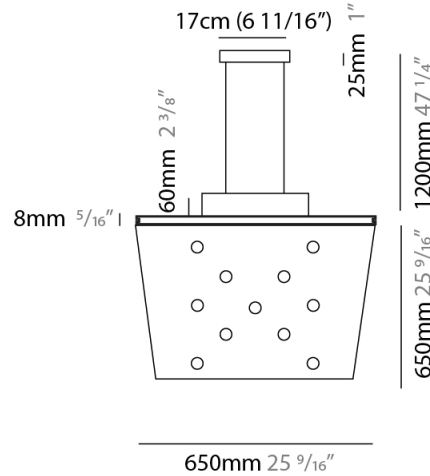

PROJECT	
TYPE	
SPECIFIER	
QUANTITY	
DATE	

POP 11 LIGHT SUSPENSION

D41041-

base number   Finish
Options

1. To build a product code in our configurator select the specify button on the base model # product page
2. To build a manual product code on this datasheet choose from the options listed below in blue font and add the suffix to the base model #

GENERAL

Series: Pop
Subseries: Pop 11 Light
Brand: Icone
Division: Design
Mounting Type: Suspension
Mounting Location: Ceiling
Subcategory: Pendant

PHYSICAL

Shape: Square
Length (mm): 650
Length (in): 25 ⁹/₁₆
Width (mm): 650
Width (in): 25 ⁹/₁₆
Max. Overall Height (mm): 1200
Max. Overall Height (in): 47 ¹/₄
Light Distribution: Direct
[Fixture Finish: WHI / WAM / BKA / GBG / SLA](#)
Fixture Material: Aluminum

ELECTRICAL

Lamp Type: LED
Total Output Wattage (W): 50
Dimming: Electronic Low Voltage Dimming
Input Voltage (V): 120Vac Direct Line

LED

Number of LEDs: 11
Color Temperature (°K): 3000
Nominal Lumen (lm): 3850
CRI: >90 CRI
Lamp Life (hrs): 50000

OPTICAL

RATINGS AND CERTIFICATIONS

Certified By: Certified for North American Standards
IP rating: IP20