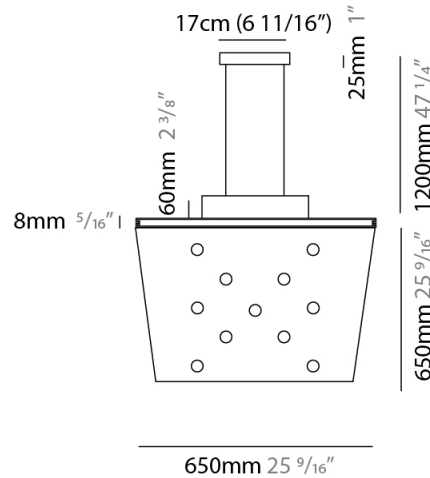

PROJECT	
TYPE	
SPECIFIER	
QUANTITY	
DATE	

POP 11 LIGHT SUSPENSION

D41027-

base number   Finish
Options

1. To build a product code in our configurator select the specify button on the base model # product page
2. To build a manual product code on this datasheet choose from the options listed below in blue font and add the suffix to the base model #

GENERAL

Series: Pop
Subseries: Pop 11 Light
Brand: Icone
Division: Design
Mounting Type: Suspension
Mounting Location: Ceiling
Subcategory: Pendant

PHYSICAL

Shape: Square
Length (mm): 650
Length (in): 25 ⁹/₁₆
Width (mm): 650
Width (in): 25 ⁹/₁₆
Max. Overall Height (mm): 1200
Max. Overall Height (in): 47 ¹/₄
Light Distribution: Direct / Indirect
Fixture Finish: WHI / WAM / BKA / GBG / SLA
Fixture Material: Aluminum

ELECTRICAL

Lamp Type: LED
Total Output Wattage (W): 67
Dimming: Electronic Low Voltage Dimming
Input Voltage (V): 120Vac Direct Line

LED

Number of LEDs: 12
Color Temperature (°K): 3000
Nominal Lumen (lm): Dir 3850 + Ind 1350
CRI: >90 CRI
Lamp Life (hrs): 50000

OPTICAL

RATINGS AND CERTIFICATIONS

Certified By: Certified for North American Standards
IP rating: IP20