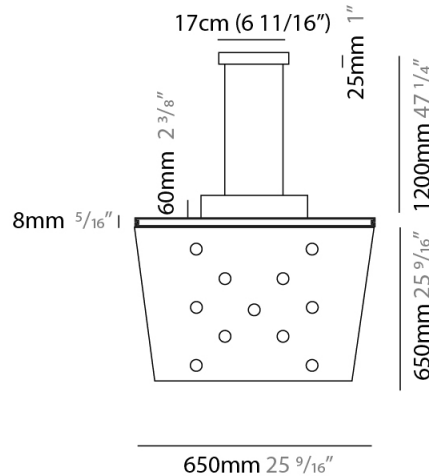

PROJECT	
TYPE	
SPECIFIER	
QUANTITY	
DATE	

POP 11 LIGHT SUSPENSION

D41041-

base number   Finish
Options

1. To build a product code in our configurator select the specify button on the base model # product page
2. To build a manual product code on this datasheet choose from the options listed below in blue font and add the suffix to the base model #

GENERAL

Series: Pop
Subseries: Pop 11 Light
Brand: Icone
Division: Design
Mounting Type: Suspension
Mounting Location: Ceiling
Subcategory: Pendant

PHYSICAL

Shape: Square
Length (mm): 650
Length (in): 25 ⁹/₁₆
Width (mm): 650
Width (in): 25 ⁹/₁₆
Max. Overall Height (mm): 1200
Max. Overall Height (in): 47 ¹/₄
Light Distribution: Direct
[Fixture Finish: WHI / WAM / BKA / GBG / SLA](#)
Fixture Material: Aluminum

ELECTRICAL

Lamp Type: LED
Total Output Wattage (W): 50
Dimming: Electronic Low Voltage Dimming
Input Voltage (V): 120Vac Direct Line

LED

Number of LEDs: 11
Color Temperature (°K): 3000
Nominal Lumen (lm): 3850
CRI: >90 CRI
Lamp Life (hrs): 50000

OPTICAL

RATINGS AND CERTIFICATIONS

Certified By: Certified for North American Standards
IP rating: IP20