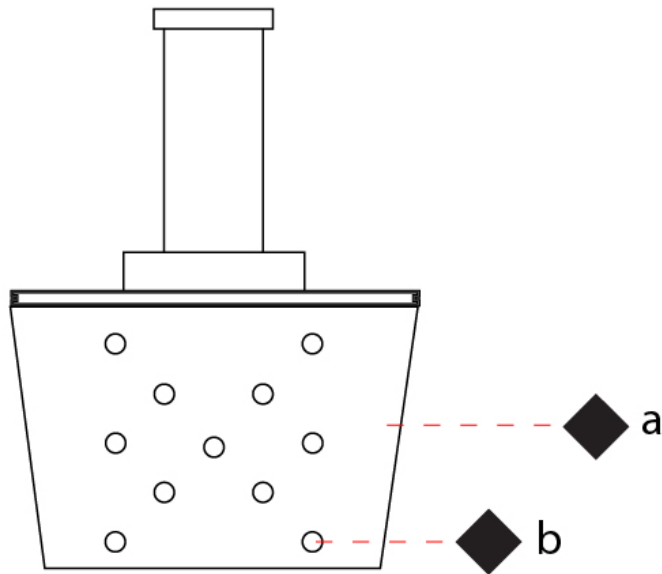

POP 11 LIGHT SUSPENSION

D41027-

PROJECT

TYPE

SPECIFIER

QUANTITY

DATE

D