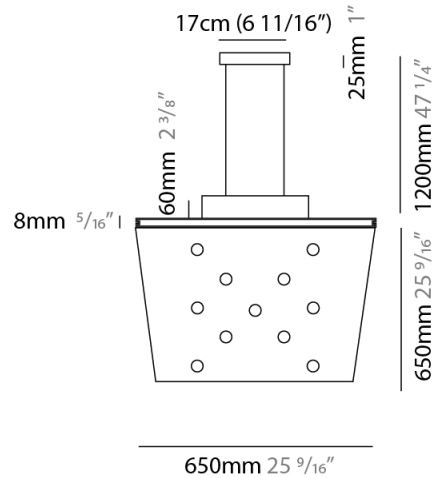

POP 11 LIGHT SUSPENSION

D41027-

base number   Finish
Options

1. To build a product code in our configurator select the specify button on the base model # product page
2. To build a manual product code on this datasheet choose from the options listed below in blue font and add the suffix to the base model #

GENERAL

Series: Pop _____
Subseries: Pop 11 Light _____
Brand: Icone _____
Division: Design _____
Mounting Type: Suspension _____
Mounting Location: Ceiling _____
Subcategory: Pendant _____

PHYSICAL

Shape: Square _____
Length (mm): 650 _____
Length (in): 25 ⁹/₁₆ _____
Width (mm): 650 _____
Width (in): 25 ⁹/₁₆ _____
Max. Overall Height (mm): 1200 _____
Max. Overall Height (in): 47 ¹/₄ _____
Light Distribution: Direct / Indirect _____
Fixture Finish: WHI / WAM / BKA / GBG / SLA _____
Fixture Material: Aluminum _____

ELECTRICAL

Lamp Type: LED _____
Total Output Wattage (W): 67 _____
Dimming: Electronic Low Voltage Dimming _____
Input Voltage (V): 120Vac Direct Line _____

LED

Number of LEDs: 12 _____
Color Temperature (°K): 3000 _____
Nominal Lumen (lm): Dir 3850 + Ind 1350 _____
CRI: >90 CRI _____
Lamp Life (hrs): 50000 _____

OPTICAL

RATINGS AND CERTIFICATIONS

Certified By: Certified for North American Standards _____
IP rating: IP20 _____