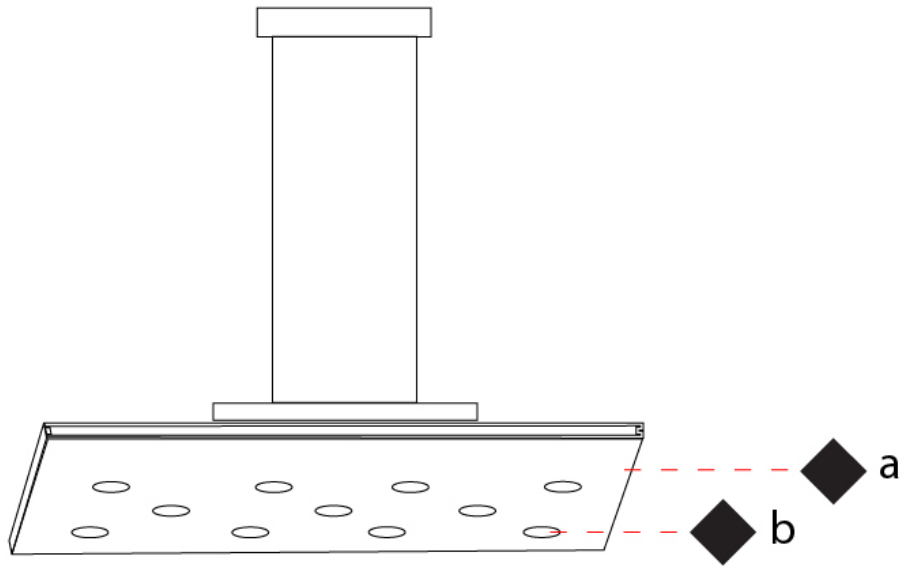

POP 11 LIGHT SUSPENSION

D41037-

PROJECT	_____
TYPE	_____
SPECIFIER	_____
QUANTITY	_____
DATE	_____

D