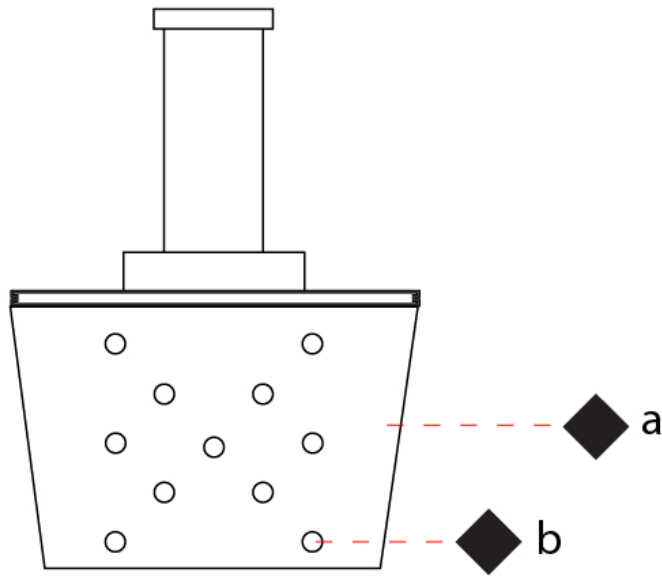

POP 11 LIGHT SUSPENSION

D41041-

PROJECT

TYPE

SPECIFIER

QUANTITY

DATE

D