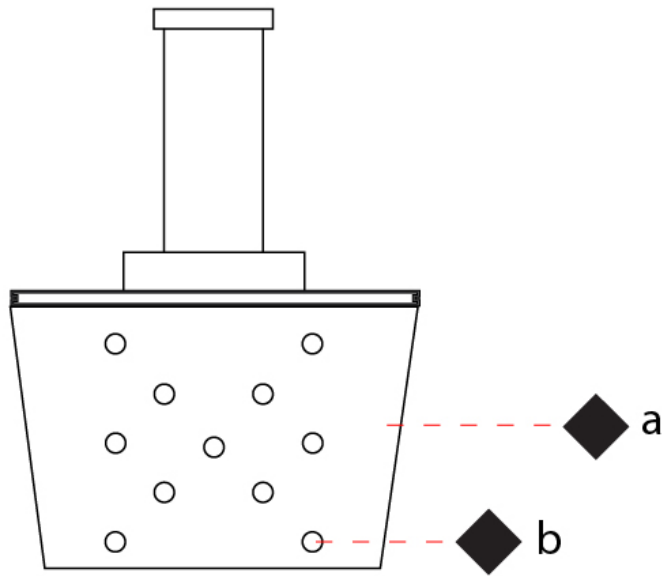

POP 11 LIGHT SUSPENSION

D41027-

PROJECT

TYPE

SPECIFIER

QUANTITY

DATE

D