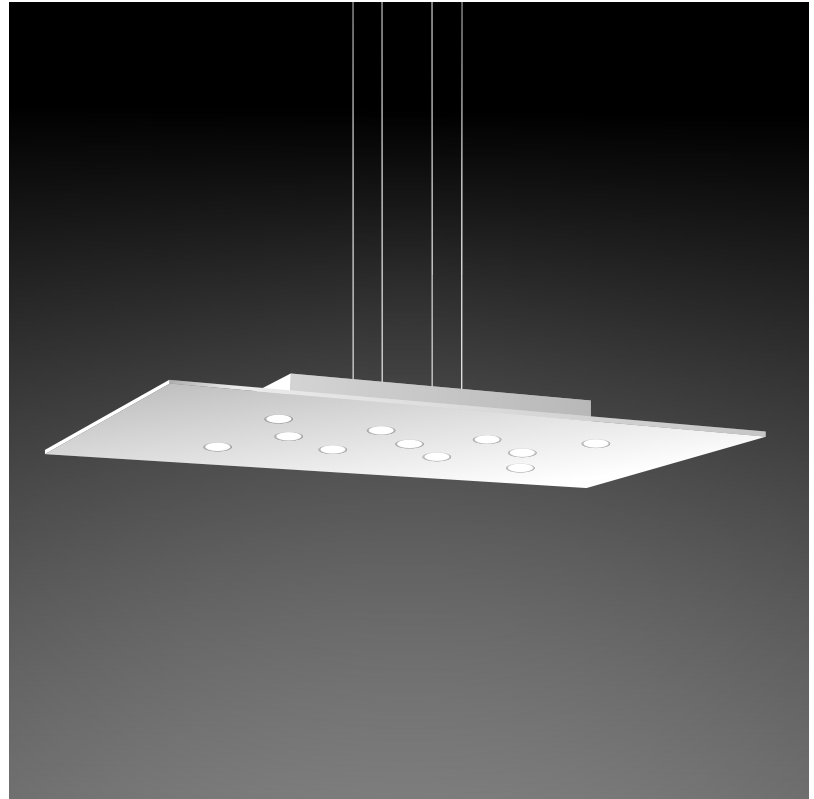

PROJECT	_____
TYPE	_____
SPECIFIER	_____
QUANTITY	_____
DATE	_____

POP 11 LIGHT SUSPENSION

D41036-

base number   Finish
Options

1. To build a product code in our configurator select the specify button on the base model # product page
2. To build a manual product code on this datasheet choose from the options listed below in blue font and add the suffix to the base model #

GENERAL

Series: Pop
Subseries: Pop 11 Light
Brand: Icone
Division: Design
Mounting Type: Suspension
Mounting Location: Ceiling
Subcategory: Pendant

PHYSICAL

Shape: Rectangle
Length (mm): 900
Length (in): 35 ⁷/₁₆
Width (mm): 450
Width (in): 17 ¹¹/₁₆
Light Distribution: Direct
Fixture Finish: [WHI](#) / [WAM](#) / [BKA](#) / [GBG](#) / [SLA](#)
Fixture Material: Aluminum

ELECTRICAL

Lamp Type: LED
Total Output Wattage (W): 50
Dimming: Electronic Low Voltage Dimming
Input Voltage (V): 120Vac Direct Line

LED

Number of LEDs: 11
Color Temperature (°K): 3000
Nominal Lumen (lm): 3850
CRI: >90 CRI
Lamp Life (hrs): 50000

OPTICAL

RATINGS AND CERTIFICATIONS

Certified By: Certified for North American Standards
IP rating: IP20