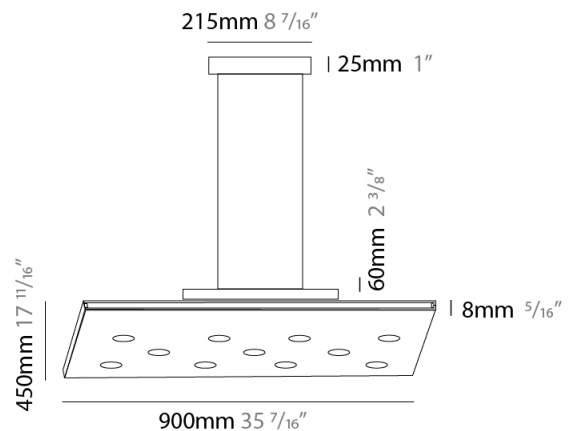

PROJECT	_____
TYPE	_____
SPECIFIER	_____
QUANTITY	_____
DATE	_____

POP 11 LIGHT SUSPENSION

D41036-

base number   Finish
Options

1. To build a product code in our configurator select the specify button on the base model # product page
2. To build a manual product code on this datasheet choose from the options listed below in blue font and add the suffix to the base model #

GENERAL

Series: Pop
Subseries: Pop 11 Light
Brand: Icone
Division: Design
Mounting Type: Suspension
Mounting Location: Ceiling
Subcategory: Pendant

PHYSICAL

Shape: Rectangle
Length (mm): 900
Length (in): 35 ⁷/₁₆
Width (mm): 450
Width (in): 17 ¹¹/₁₆
Light Distribution: Direct
Fixture Finish: [WHI](#) / [WAM](#) / [BKA](#) / [GBG](#) / [SLA](#)
Fixture Material: Aluminum

ELECTRICAL

Lamp Type: LED
Total Output Wattage (W): 50
Dimming: Electronic Low Voltage Dimming
Input Voltage (V): 120Vac Direct Line

LED

Number of LEDs: 11
Color Temperature (°K): 3000
Nominal Lumen (lm): 3850
CRI: >90 CRI
Lamp Life (hrs): 50000

OPTICAL

RATINGS AND CERTIFICATIONS

Certified By: Certified for North American Standards
IP rating: IP20