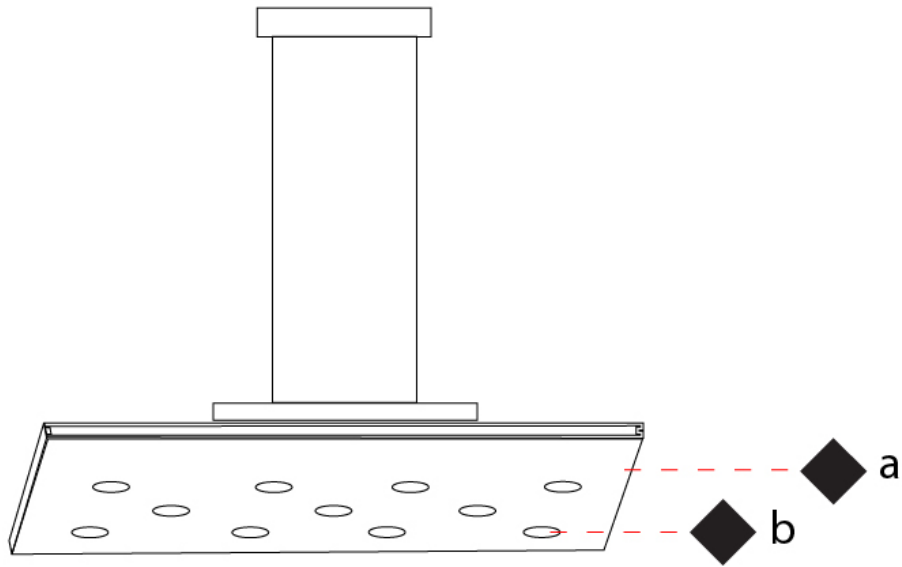

POP 11 LIGHT SUSPENSION

D41036-

PROJECT	_____
TYPE	_____
SPECIFIER	_____
QUANTITY	_____
DATE	_____

D