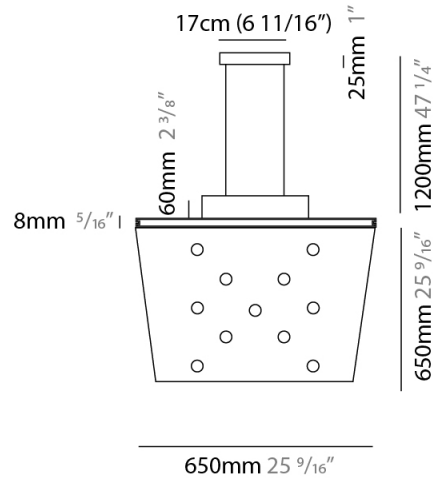

POP 11 LIGHT SUSPENSION

D41027-

base number   Finish
Options

1. To build a product code in our configurator select the specify button on the base model # product page
2. To build a manual product code on this datasheet choose from the options listed below in blue font and add the suffix to the base model #

GENERAL

Series: Pop _____
Subseries: Pop 11 Light _____
Brand: Icone _____
Division: Design _____
Mounting Type: Suspension _____
Mounting Location: Ceiling _____
Subcategory: Pendant _____

PHYSICAL

Shape: Square _____
Length (mm): 650 _____
Length (in): 25 ⁹/₁₆ _____
Width (mm): 650 _____
Width (in): 25 ⁹/₁₆ _____
Max. Overall Height (mm): 1200 _____
Max. Overall Height (in): 47 ¹/₄ _____
Light Distribution: Direct / Indirect _____
Fixture Finish: WHI / WAM / BKA / GBG / SLA _____
Fixture Material: Aluminum _____

ELECTRICAL

Lamp Type: LED _____
Total Output Wattage (W): 67 _____
Dimming: Electronic Low Voltage Dimming _____
Input Voltage (V): 120Vac Direct Line _____

LED

Number of LEDs: 12 _____
Color Temperature (°K): 3000 _____
Nominal Lumen (lm): Dir 3850 + Ind 1350 _____
CRI: >90 CRI _____
Lamp Life (hrs): 50000 _____

OPTICAL

RATINGS AND CERTIFICATIONS

Certified By: Certified for North American Standards _____
IP rating: IP20 _____