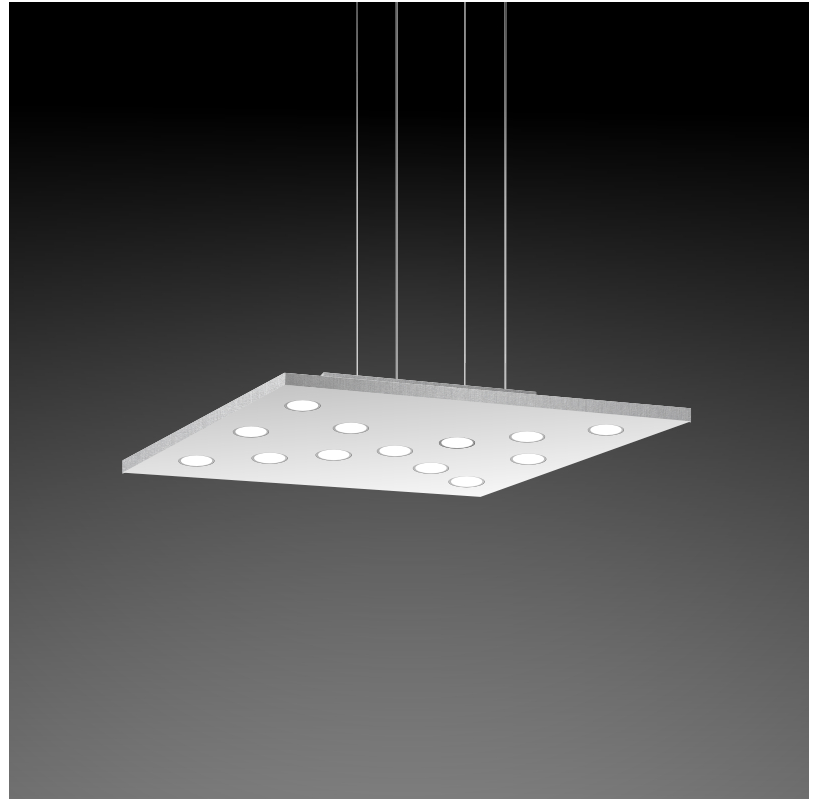

PROJECT	
TYPE	
SPECIFIER	
QUANTITY	
DATE	

POP 11 LIGHT SUSPENSION

D41041-

base number   Finish
Options

1. To build a product code in our configurator select the specify button on the base model # product page
2. To build a manual product code on this datasheet choose from the options listed below in blue font and add the suffix to the base model #

GENERAL

Series: Pop
Subseries: Pop 11 Light
Brand: Icone
Division: Design
Mounting Type: Suspension
Mounting Location: Ceiling
Subcategory: Pendant

PHYSICAL

Shape: Square
Length (mm): 650
Length (in): 25 ⁹/₁₆
Width (mm): 650
Width (in): 25 ⁹/₁₆
Max. Overall Height (mm): 1200
Max. Overall Height (in): 47 ¹/₄
Light Distribution: Direct
[Fixture Finish: WHI / WAM / BKA / GBG / SLA](#)
Fixture Material: Aluminum

ELECTRICAL

Lamp Type: LED
Total Output Wattage (W): 50
Dimming: Electronic Low Voltage Dimming
Input Voltage (V): 120Vac Direct Line

LED

Number of LEDs: 11
Color Temperature (°K): 3000
Nominal Lumen (lm): 3850
CRI: >90 CRI
Lamp Life (hrs): 50000

OPTICAL

RATINGS AND CERTIFICATIONS

Certified By: Certified for North American Standards
IP rating: IP20