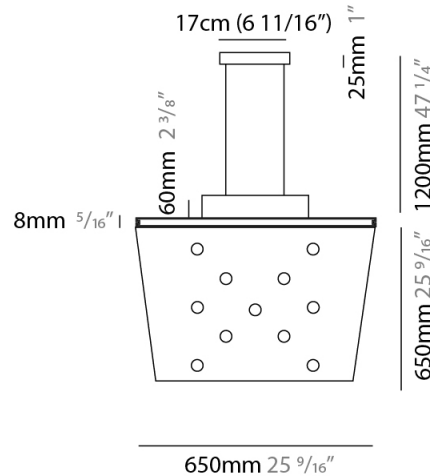

PROJECT	
TYPE	
SPECIFIER	
QUANTITY	
DATE	

POP 11 LIGHT SUSPENSION

D41041-

base number   Finish
Options

1. To build a product code in our configurator select the specify button on the base model # product page
2. To build a manual product code on this datasheet choose from the options listed below in blue font and add the suffix to the base model #

GENERAL

Series: Pop
Subseries: Pop 11 Light
Brand: Icone
Division: Design
Mounting Type: Suspension
Mounting Location: Ceiling
Subcategory: Pendant

PHYSICAL

Shape: Square
Length (mm): 650
Length (in): 25 ⁹/₁₆
Width (mm): 650
Width (in): 25 ⁹/₁₆
Max. Overall Height (mm): 1200
Max. Overall Height (in): 47 ¹/₄
Light Distribution: Direct
[Fixture Finish: WHI / WAM / BKA / GBG / SLA](#)
Fixture Material: Aluminum

ELECTRICAL

Lamp Type: LED
Total Output Wattage (W): 50
Dimming: Electronic Low Voltage Dimming
Input Voltage (V): 120Vac Direct Line

LED

Number of LEDs: 11
Color Temperature (°K): 3000
Nominal Lumen (lm): 3850
CRI: >90 CRI
Lamp Life (hrs): 50000

OPTICAL

RATINGS AND CERTIFICATIONS

Certified By: Certified for North American Standards
IP rating: IP20