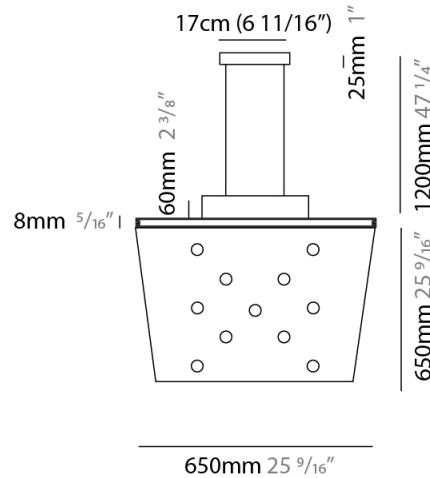

PROJECT	
TYPE	
SPECIFIER	
QUANTITY	
DATE	

POP 11 LIGHT SUSPENSION

D41027-

base number   Finish
Options

1. To build a product code in our configurator select the specify button on the base model # product page
2. To build a manual product code on this datasheet choose from the options listed below in blue font and add the suffix to the base model #

GENERAL

Series: Pop
Subseries: Pop 11 Light
Brand: Icone
Division: Design
Mounting Type: Suspension
Mounting Location: Ceiling
Subcategory: Pendant

PHYSICAL

Shape: Square
Length (mm): 650
Length (in): 25 ⁹/₁₆
Width (mm): 650
Width (in): 25 ⁹/₁₆
Max. Overall Height (mm): 1200
Max. Overall Height (in): 47 ¹/₄
Light Distribution: Direct / Indirect
[Fixture Finish: WHI / WAM / BKA / GBG / SLA](#)
Fixture Material: Aluminum

ELECTRICAL

Lamp Type: LED
Total Output Wattage (W): 67
Dimming: Electronic Low Voltage Dimming
Input Voltage (V): 120Vac Direct Line

LED

Number of LEDs: 12
Color Temperature (°K): 3000
Nominal Lumen (lm): Dir 3850 + Ind 1350
CRI: >90 CRI
Lamp Life (hrs): 50000

OPTICAL

RATINGS AND CERTIFICATIONS

Certified By: Certified for North American Standards
IP rating: IP20