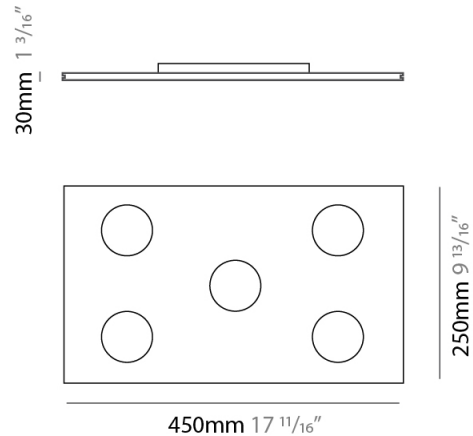

PROJECT	_____
TYPE	_____
SPECIFIER	_____
QUANTITY	_____
DATE	_____

POP 5 LIGHT SURFACE

D42025-

base number   Finish
Options

1. To build a product code in our configurator select the specify button on the base model # product page
2. To build a manual product code on this datasheet choose from the options listed below in blue font and add the suffix to the base model #

GENERAL

Series: Pop
Subseries: Pop 5 Light
Brand: Icone
Division: Design
Mounting Type: Surface
Mounting Location: Ceiling
Subcategory: Ambient

PHYSICAL

Shape: Rectangle
Length (mm): 250
Length (in): 9 ¹³/₁₆
Width (mm): 450
Width (in): 17 ¹¹/₁₆
Extension (mm): 30
Extension (in): 1 ³/₁₆
Light Distribution: Direct
Fixture Finish: WHI / WAM / BKA / GBG / SLA
Fixture Material: Aluminum

ELECTRICAL

Lamp Type: LED
Total Output Wattage (W): 22.5
Dimming: Electronic Low Voltage Dimming
Input Voltage (V): 120Vac Direct Line

LED

Number of LEDs: 5
Color Temperature (°K): 3000
Nominal Lumen (lm): 1750
CRI: >90 CRI
Lamp Life (hrs): 50000

OPTICAL

RATINGS AND CERTIFICATIONS

Certified By: Certified for North American Standards
IP rating: IP20