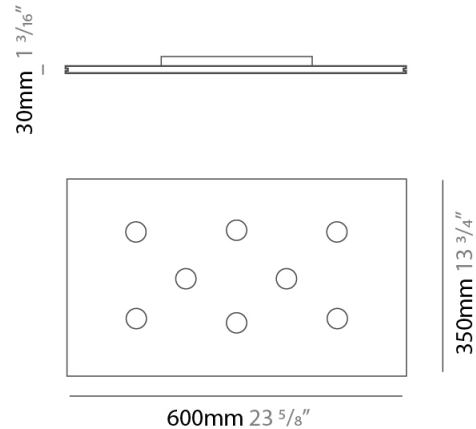

PROJECT	
TYPE	
SPECIFIER	
QUANTITY	
DATE	

POP 8 LIGHT SURFACE

D42026-

base number   Finish
Options

1. To build a product code in our configurator select the specify button on the base model # product page
2. To build a manual product code on this datasheet choose from the options listed below in blue font and add the suffix to the base model #

GENERAL

Series: Pop
Subseries: Pop 8 Light
Brand: Icone
Division: Design
Mounting Type: Surface
Mounting Location: Ceiling
Subcategory: Ambient

PHYSICAL

Shape: Rectangle
Length (mm): 300
Length (in): 11 ¹³/₁₆
Width (mm): 600
Width (in): 23 ⁵/₈
Extension (mm): 30
Extension (in): 1 ³/₁₆
Light Distribution: Direct
[Fixture Finish: WHI / WAM / BKA / GBG / SLA](#)
Fixture Material: Aluminum

ELECTRICAL

Lamp Type: LED
Total Output Wattage (W): 36
Dimming: Electronic Low Voltage Dimming
Input Voltage (V): 120Vac Direct Line

LED

Number of LEDs: 8
Color Temperature (°K): 3000
Nominal Lumen (lm): 2800
CRI: >90 CRI
Lamp Life (hrs): 50000

OPTICAL

RATINGS AND CERTIFICATIONS

Certified By: Certified for North American Standards
IP rating: IP20