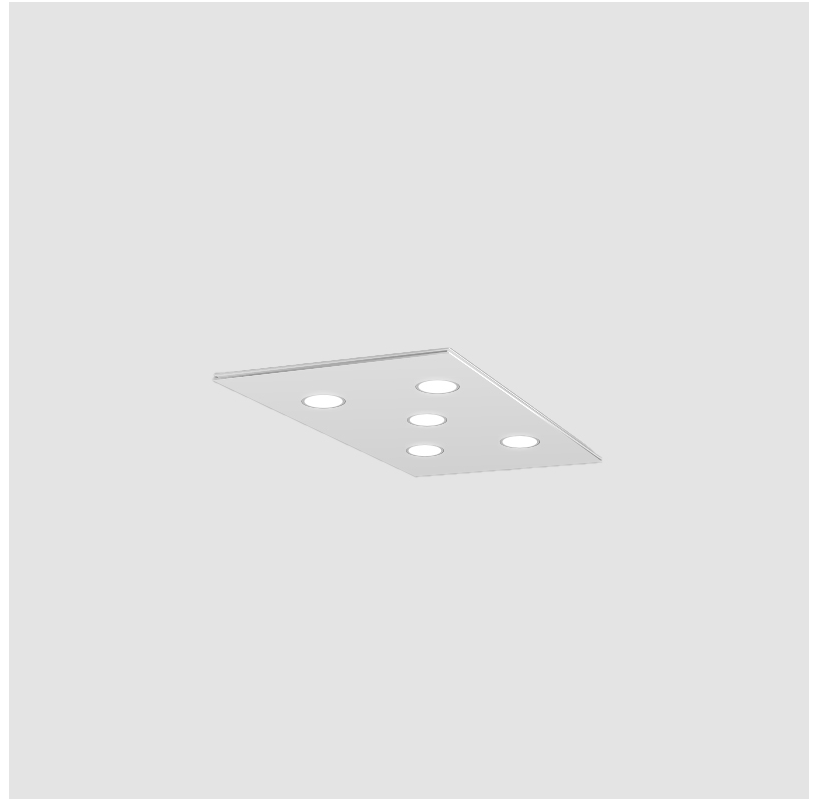

PROJECT	_____
TYPE	_____
SPECIFIER	_____
QUANTITY	_____
DATE	_____

POP 5 LIGHT SURFACE

D42025-

base number   Finish
Options

1. To build a product code in our configurator select the specify button on the base model # product page
2. To build a manual product code on this datasheet choose from the options listed below in blue font and add the suffix to the base model #

GENERAL

Series: Pop
Subseries: Pop 5 Light
Brand: Icone
Division: Design
Mounting Type: Surface
Mounting Location: Ceiling
Subcategory: Ambient

PHYSICAL

Shape: Rectangle
Length (mm): 250
Length (in): 9 ¹³/₁₆
Width (mm): 450
Width (in): 17 ¹¹/₁₆
Extension (mm): 30
Extension (in): 1 ³/₁₆
Light Distribution: Direct
Fixture Finish: WHI / WAM / BKA / GBG / SLA
Fixture Material: Aluminum

ELECTRICAL

Lamp Type: LED
Total Output Wattage (W): 22.5
Dimming: Electronic Low Voltage Dimming
Input Voltage (V): 120Vac Direct Line

LED

Number of LEDs: 5
Color Temperature (°K): 3000
Nominal Lumen (lm): 1750
CRI: >90 CRI
Lamp Life (hrs): 50000

OPTICAL

RATINGS AND CERTIFICATIONS

Certified By: Certified for North American Standards
IP rating: IP20