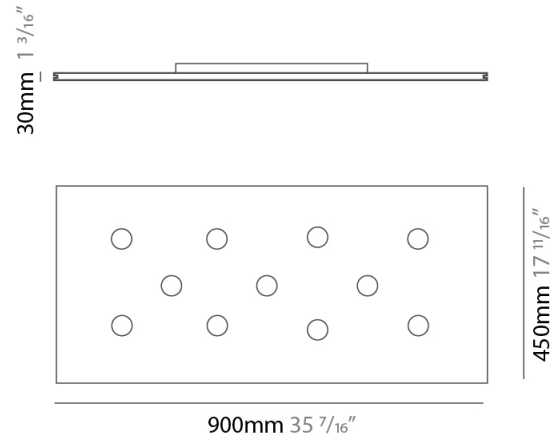

PROJECT
TYPE
SPECIFIER
QUANTITY
DATE

POP 11 LIGHT SURFACE

D42027-

base number   Finish
Options

1. To build a product code in our configurator select the specify button on the base model # product page
2. To build a manual product code on this datasheet choose from the options listed below in blue font and add the suffix to the base model #

GENERAL

Series: Pop
Subseries: Pop 11 Light
Brand: Icone
Division: Design
Mounting Type: Surface
Mounting Location: Ceiling
Subcategory: Ambient

PHYSICAL

Shape: Rectangle
Length (mm): 450
Length (in): 17 ¹¹/₁₆
Width (mm): 900
Width (in): 35 ⁷/₁₆
Extension (mm): 30
Extension (in): 1 ³/₁₆
Light Distribution: Direct
Fixture Finish: WHI / WAM / BKA / GBG / SLA
Fixture Material: Aluminum

ELECTRICAL

Lamp Type: LED
Total Output Wattage (W): 49.5
Dimming: Electronic Low Voltage Dimming
Input Voltage (V): 120Vac Direct Line

LED

Number of LEDs: 11
Color Temperature (°K): 3000
Nominal Lumen (lm): 3850
CRI: >90 CRI
Lamp Life (hrs): 50000

OPTICAL

RATINGS AND CERTIFICATIONS

Certified By: Certified for North American Standards
IP rating: IP20