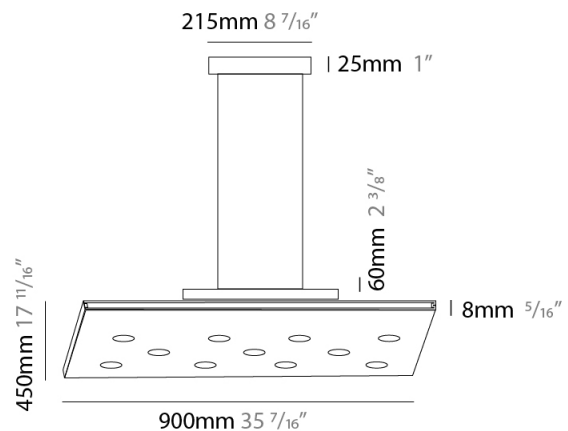

PROJECT	
TYPE	
SPECIFIER	
QUANTITY	
DATE	

POP 11 LIGHT SUSPENSION

D41037-

base number   Finish
Options

1. To build a product code in our configurator select the specify button on the base model # product page
2. To build a manual product code on this datasheet choose from the options listed below in blue font and add the suffix to the base model #

GENERAL

Series: Pop
Subseries: Pop 11 Light
Brand: Icone
Division: Design
Mounting Type: Suspension
Mounting Location: Ceiling
Subcategory: Pendant

PHYSICAL

Shape: Rectangle
Length (mm): 900
Length (in): 35 ⁷/₁₆
Width (mm): 450
Width (in): 17 ¹¹/₁₆
Light Distribution: Direct / Indirect
Fixture Finish: WHI / WAM / BKA / GBG / SLA
Fixture Material: Aluminum

ELECTRICAL

Lamp Type: LED
Total Output Wattage (W): 67
Dimming: Electronic Low Voltage Dimming
Input Voltage (V): 120Vac Direct Line

LED

Number of LEDs: Dir 11 + Ind 1
Color Temperature (°K): 3000
Nominal Lumen (lm): Dir 3850 + Ind 1350
CRI: >90 CRI
Lamp Life (hrs): 50000

OPTICAL

RATINGS AND CERTIFICATIONS

Certified By: Certified for North American Standards
IP rating: IP20