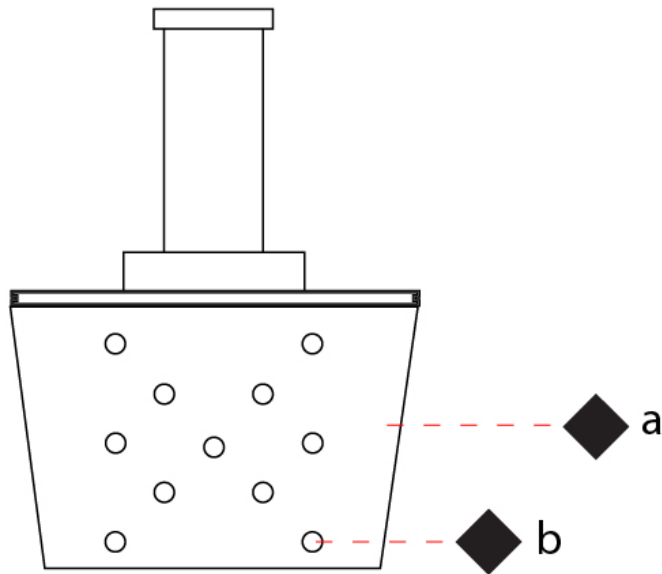

POP 11 LIGHT SUSPENSION

D41041-

PROJECT _____

TYPE _____

SPECIFIER _____

QUANTITY _____

DATE _____

D