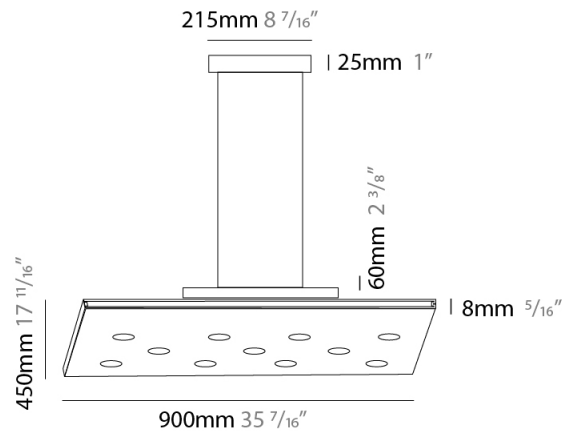

PROJECT	
TYPE	
SPECIFIER	
QUANTITY	
DATE	

POP 11 LIGHT SUSPENSION

D41036-

base number   Finish
Options

1. To build a product code in our configurator select the specify button on the base model # product page
2. To build a manual product code on this datasheet choose from the options listed below in blue font and add the suffix to the base model #

GENERAL

Series: Pop
Subseries: Pop 11 Light
Brand: Icone
Division: Design
Mounting Type: Suspension
Mounting Location: Ceiling
Subcategory: Pendant

PHYSICAL

Shape: Rectangle
Length (mm): 900
Length (in): 35 ⁷/₁₆
Width (mm): 450
Width (in): 17 ¹¹/₁₆
Light Distribution: Direct
Fixture Finish: WHI / WAM / BKA / GBG / SLA
Fixture Material: Aluminum

ELECTRICAL

Lamp Type: LED
Total Output Wattage (W): 50
Dimming: Electronic Low Voltage Dimming
Input Voltage (V): 120Vac Direct Line

LED

Number of LEDs: 11
Color Temperature (°K): 3000
Nominal Lumen (lm): 3850
CRI: >90 CRI
Lamp Life (hrs): 50000

OPTICAL

RATINGS AND CERTIFICATIONS

Certified By: Certified for North American Standards
IP rating: IP20