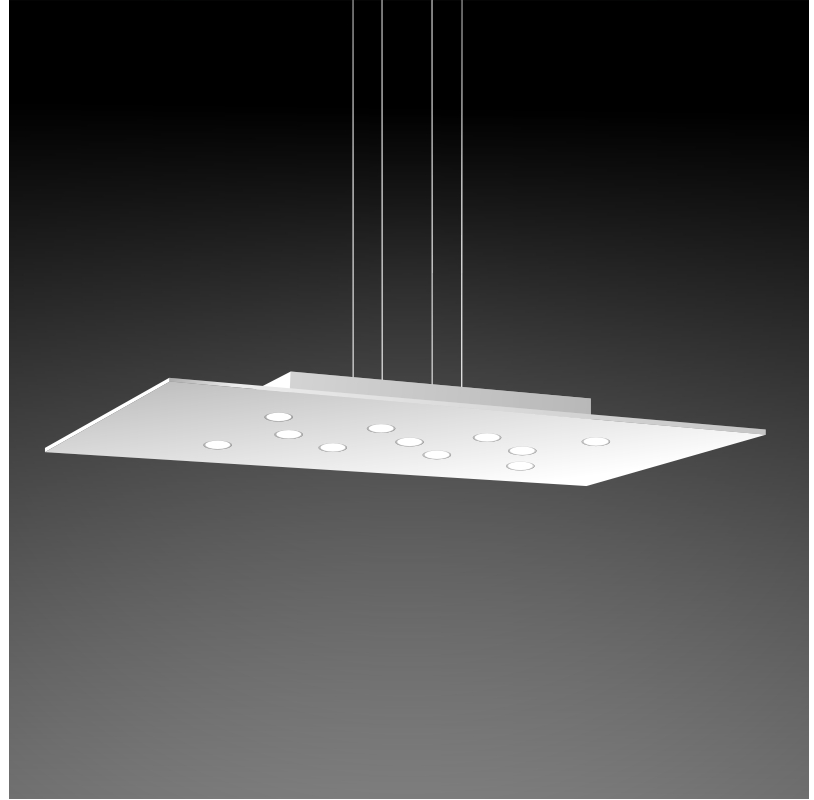

PROJECT	
TYPE	
SPECIFIER	
QUANTITY	
DATE	

POP 11 LIGHT SUSPENSION

D41036-

base number   Finish
Options

1. To build a product code in our configurator select the specify button on the base model # product page
2. To build a manual product code on this datasheet choose from the options listed below in blue font and add the suffix to the base model #

GENERAL

Series: Pop
Subseries: Pop 11 Light
Brand: Icone
Division: Design
Mounting Type: Suspension
Mounting Location: Ceiling
Subcategory: Pendant

PHYSICAL

Shape: Rectangle
Length (mm): 900
Length (in): 35 ⁷/₁₆
Width (mm): 450
Width (in): 17 ¹¹/₁₆
Light Distribution: Direct
Fixture Finish: WHI / WAM / BKA / GBG / SLA
Fixture Material: Aluminum

ELECTRICAL

Lamp Type: LED
Total Output Wattage (W): 50
Dimming: Electronic Low Voltage Dimming
Input Voltage (V): 120Vac Direct Line

LED

Number of LEDs: 11
Color Temperature (°K): 3000
Nominal Lumen (lm): 3850
CRI: >90 CRI
Lamp Life (hrs): 50000

OPTICAL

RATINGS AND CERTIFICATIONS

Certified By: Certified for North American Standards
IP rating: IP20