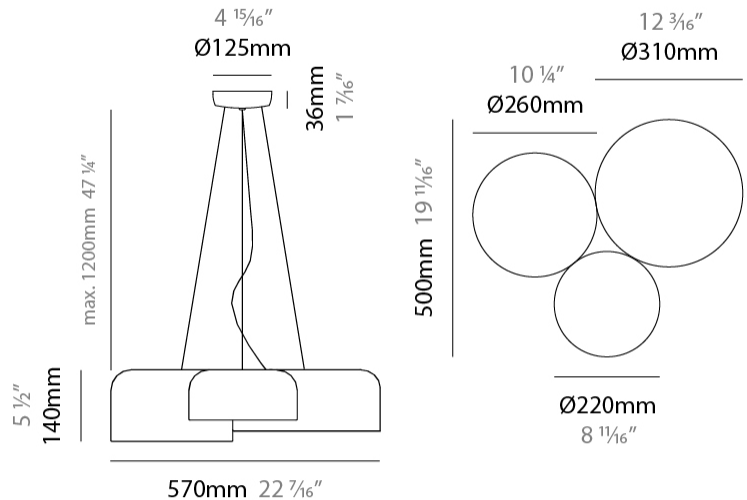

PROJECT	
TYPE	
SPECIFIER	
QUANTITY	
DATE	

POT SUSPENSION

D111027-

base number Finish
Options

1. To build a product code in our configurator select the specify button on the base model # product page
2. To build a manual product code on this datasheet choose from the options listed below in blue font and add the suffix to the base model #

GENERAL

Series: Pot
Partner: Ole
Division: Design
Installation: Suspension
Product Type: Pendant
Mounting Location: Ceiling
Light Distribution: Direct

PHYSICAL

Shape: Dome
Length (mm): 570
Length (in): 22 7/16
Width (mm): 500
Width (in): 19 11/16
Height (mm): 140
Height (in): 5 1/2
Max. Overall Height (mm): 1340
Max. Overall Height (in): 52 3/4
Weight (kg): 4
Weight (lbs): 8.8
Diffuser: Acrylic - Satin
Fixture Finish: WHI / BLK / WSA / WSV
Fixture Material: Metal
Cable Details: 1200mm Cable

ELECTRICAL

Number of Lamps: 5
Lamp Type: LED Retrofit
Lamp Shape: A19
Bulb Included: Bulb Not Included
Max. Wattage Per Lamp (W): 5
Lamp Base: E26
Input Voltage (V): 120
Upon Request: 277Vac / GU24

LED

OPTICAL

RATINGS AND CERTIFICATIONS

Certified By: Certified for North American Standards
IP rating: IP20