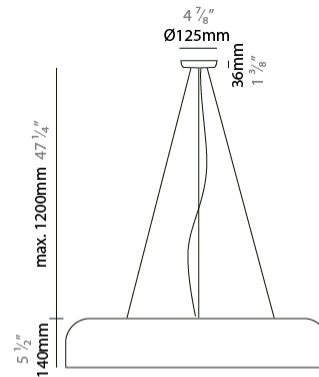

GENERAL

Series: Pot _____
Partner: Ole _____
Division: Design _____
Installation: Suspension _____
Product Type: Pendant _____
Mounting Location: Ceiling _____
Light Distribution: Direct _____

PHYSICAL

Shape: Dome _____
Diameter (mm): 760 _____
Diameter (in): 29 ¹⁵/₁₆ _____
Height (mm): 140 _____
Height (in): 5 ¹/₂ _____
Max. Overall Height (mm): 1340 _____
Max. Overall Height (in): 52 ³/₄ _____
Weight (kg): 5.6 _____
Diffuser: Acrylic -Matt Opal _____
Fixture Finish: WHI / BLK / SND / OLV / TER _____
Holder Finish: MBK _____
Fixture Material: Metal / Arylic _____
Cable Details: 1200mm Transparent Cable and Steel Wire _____

ELECTRICAL

Number of Lamps: 5 _____
Lamp Type: LED Retrofit _____
Lamp Shape: A19 _____
Input Wattage (W): 70 _____
Bulb Included: Bulb Not Included _____
Total Output Wattage (W): 85 _____
Max. Wattage Per Lamp (W): 5 _____
Lamp Base: E26 _____
Dimming: Non-Dimming / DALI Dimming _____
Driver Type: Constant Current - Universal _____
Driver Class: Class 2 _____
Input Voltage (V): 120 _____
Constant Current (MA): 500m _____
Upon Request: 0-10V Dimming / Phase Dimming _____

LED

OPTICAL

RATINGS AND CERTIFICATIONS

Certified By: Certified for North American Standards _____
IP rating: IP20 _____