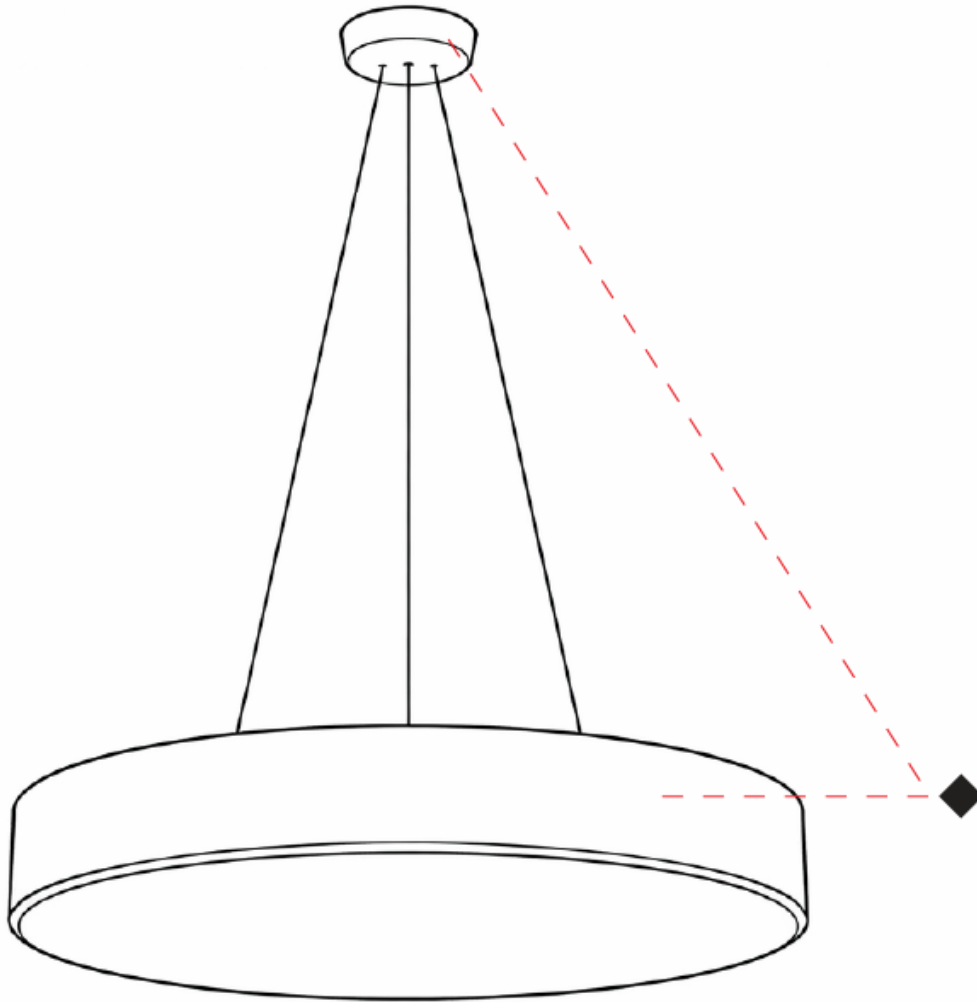

POT SUSPENSION

D111227-

PROJECT	_____
TYPE	_____
SPECIFIER	_____
QUANTITY	_____
DATE	_____

D