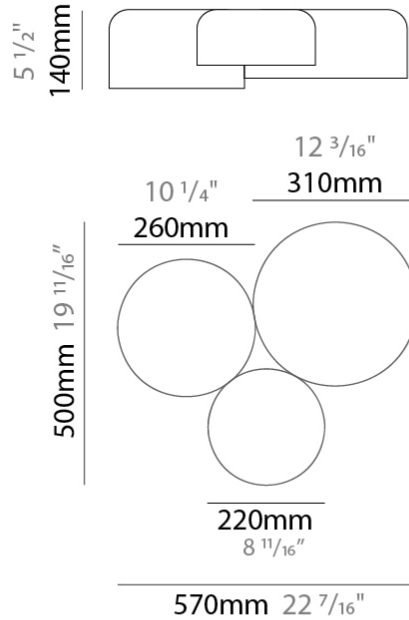

PROJECT	_____
TYPE	_____
SPECIFIER	_____
QUANTITY	_____
DATE	_____

POT SURFACE

D112004-

base number   Finish
Options

1. To build a product code in our configurator select the specify button on the base model # product page
2. To build a manual product code on this datasheet choose from the options listed below in blue font and add the suffix to the base model #

GENERAL

Series: Pot _____
Partner: Ole _____
Division: Design _____
Installation: Surface _____
Product Type: Ceiling Surface _____
Mounting Location: Ceiling _____
Light Distribution: Direct _____

PHYSICAL

Shape: Dome _____
Length (mm): 570 _____
Length (in): 22 ⁷/₁₆ _____
Width (mm): 500 _____
Width (in): 19 ¹¹/₁₆ _____
Height (mm): 140 _____
Height (in): 5 ¹/₂ _____
Weight (kg): 3.7 _____
Weight (lbs): 8.1 _____
Diffuser: Acrylic - Satin _____
[Fixture Finish: WHI / BLK / WSA / WSV](#) _____
Fixture Material: Metal _____

ELECTRICAL

Number of Lamps: 5 _____
Lamp Type: LED Retrofit _____
Lamp Shape: A19 _____
Bulb Included: Bulb Not Included _____
Max. Wattage Per Lamp (W): 5 _____
Lamp Base: E26 _____
Input Voltage (V): 120 _____
Upon Request: 277Vac / GU24 _____

LED

OPTICAL

RATINGS AND CERTIFICATIONS

Certified By: Certified for North American Standards _____
IP rating: IP20 _____