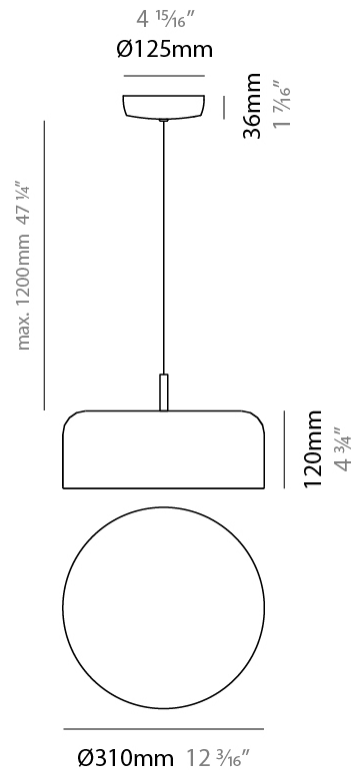

PROJECT	_____
TYPE	_____
SPECIFIER	_____
QUANTITY	_____
DATE	_____

POT SUSPENSION

D111025-

base number   Finish
Options

1. To build a product code in our configurator select the specify button on the base model # product page
2. To build a manual product code on this datasheet choose from the options listed below in blue font and add the suffix to the base model #

GENERAL

Series: Pot _____
Brand: Ole _____
Division: Design _____
Mounting Type: Suspension _____
Mounting Location: Ceiling _____
Subcategory: Pendant _____

PHYSICAL

Shape: Dome _____
Diameter (mm): 310 _____
Diameter (in): 12 ³/₁₆ _____
Height (mm): 120 _____
Height (in): 4 ³/₄ _____
Max. Overall Height (mm): 1320 _____
Max. Overall Height (in): 51 ¹⁵/₁₆ _____
Light Distribution: Direct _____
Weight (kg): 1.2 _____
Weight (lbs): 2.6 _____
Diffuser: Acrylic - Satin _____
[Fixture Finish: WHI / MBK / BEI / OGR / MSA / SCO / MWH](#) _____
Fixture Material: Metal _____
Cable Details: 1200mm Cable _____

ELECTRICAL

Number of Lamps: 2 _____
Lamp Type: LED Retrofit _____
Lamp Shape: A19 _____
Bulb Included: Bulb Not Included _____
Max. Wattage Per Lamp (W): 5 _____
Lamp Base: E26 _____
Input Voltage (V): 120 _____
Upon Request: 277Vac / GU24 _____

LED

OPTICAL

RATINGS AND CERTIFICATIONS

Certified By: Certified for North American Standards _____
IP rating: IP20 _____