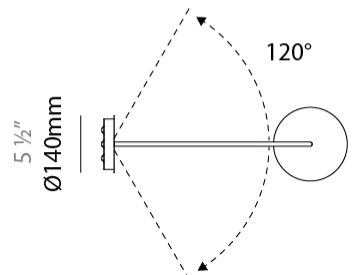

PROJECT	
TYPE	
SPECIFIER	
QUANTITY	
DATE	

POT SURFACE

D113002-

base number   Finish (Diamond)   Finish Options

1. To build a product code in our configurator select the specify button on the base model # product page
2. To build a manual product code on this datasheet choose from the options listed below in blue font and add the suffix to the base model #

GENERAL

Series: Pot
Brand: Ole
Division: Design
Mounting Type: Surface
Mounting Location: Wall
Subcategory: Ambient

PHYSICAL

Shape: Dome
Diameter (mm): 160
Diameter (in): 6 ⁵/₁₆
Width (mm): 160
Width (in): 6 ⁵/₁₆
Height (mm): 140
Depth (mm): 500
Height (in): 5 ¹/₂
Depth (in): 19 ¹¹/₁₆
Max. Overall Height (mm): 1340
Max. Overall Height (in): 52 ³/₄
Extension (mm): 310
Extension (in): 12 ¹/₄
Light Distribution: Adjustable / Direct
Weight (kg): 1.1
Weight (lbs): 2.4
Diffuser: Acrylic - Satin
Fixture Finish: WHI / MBK / BEI / OGR / MSA / SCO / MWH
Holder Finish: WHI / MBK
Fixture Material: Metal

ELECTRICAL

Number of Lamps: 1
Lamp Type: LED Retrofit
Lamp Shape: A15
Bulb Included: Bulb Not Included
Max. Wattage Per Lamp (W): 5
Lamp Base: E26
Input Voltage (V): 120
Upon Request: 277Vac / GU24

LED

OPTICAL

Adjustability: Rotating

RATINGS AND CERTIFICATIONS

Certified By: Certified for North American Standards
IP rating: IP20