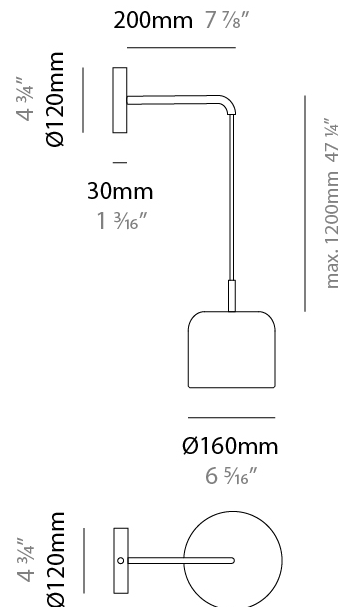

PROJECT _____
TYPE _____
SPECIFIER _____
QUANTITY _____
DATE _____

POT SURFACE

D113020- _____ - _____
base number   Finish (Diamond)   Finish Options

1. To build a product code in our configurator select the specify button on the base model # product page
2. To build a manual product code on this datasheet choose from the options listed below in blue font and add the suffix to the base model #

GENERAL

Series: Pot _____
Brand: Ole _____
Division: Design _____
Mounting Type: Surface _____
Mounting Location: Wall _____
Subcategory: Ambient _____

PHYSICAL

Shape: Dome _____
Diameter (mm): 160 _____
Diameter (in): 6 ⁵/₁₆ _____
Height (mm): 1200 _____
Depth (mm): 200 _____
Height (in): 47 ¹/₄ _____
Depth (in): 7 ⁷/₈ _____
Light Distribution: Direct _____
Weight (kg): 1 _____
Weight (lbs): 2.2 _____
Diffuser: Acrylic - Satin _____
Fixture Finish: WHI / MBK / BEI / OGR / MSA / SCO / MWH _____
Holder Finish: WHI / MBK _____
Fixture Material: Metal _____

ELECTRICAL

Number of Lamps: 1 _____
Lamp Type: LED Retrofit _____
Bulb Included: Bulb Not Included _____
Max. Wattage Per Lamp (W): 5 _____
Lamp Base: E26 _____
Input Voltage (V): 120 _____

LED

OPTICAL

RATINGS AND CERTIFICATIONS

Certified By: Certified for North American Standards _____
IP rating: IP20 _____