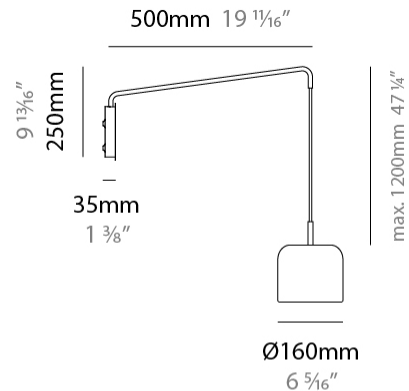

PROJECT	
TYPE	
SPECIFIER	
QUANTITY	
DATE	

POT SURFACE

D113002-

base number   Finish (Diamond)   Finish Options

1. To build a product code in our configurator select the specify button on the base model # product page
2. To build a manual product code on this datasheet choose from the options listed below in blue font and add the suffix to the base model #

GENERAL

Series: Pot
Brand: Ole
Division: Design
Mounting Type: Surface
Mounting Location: Wall
Subcategory: Ambient

PHYSICAL

Shape: Dome
Diameter (mm): 160
Diameter (in): 6 ⁵/₁₆
Width (mm): 160
Width (in): 6 ⁵/₁₆
Height (mm): 140
Depth (mm): 500
Height (in): 5 ¹/₂
Depth (in): 19 ¹¹/₁₆
Max. Overall Height (mm): 1340
Max. Overall Height (in): 52 ³/₄
Extension (mm): 310
Extension (in): 12 ¹/₄
Light Distribution: Adjustable / Direct
Weight (kg): 1.1
Weight (lbs): 2.4
Diffuser: Acrylic - Satin
Fixture Finish: WHI / MBK / BEI / OGR / MSA / SCO / MWH
Holder Finish: WHI / MBK
Fixture Material: Metal

ELECTRICAL

Number of Lamps: 1
Lamp Type: LED Retrofit
Lamp Shape: A15
Bulb Included: Bulb Not Included
Max. Wattage Per Lamp (W): 5
Lamp Base: E26
Input Voltage (V): 120
Upon Request: 277Vac / GU24

LED

OPTICAL

Adjustability: Rotating

RATINGS AND CERTIFICATIONS

Certified By: Certified for North American Standards
IP rating: IP20