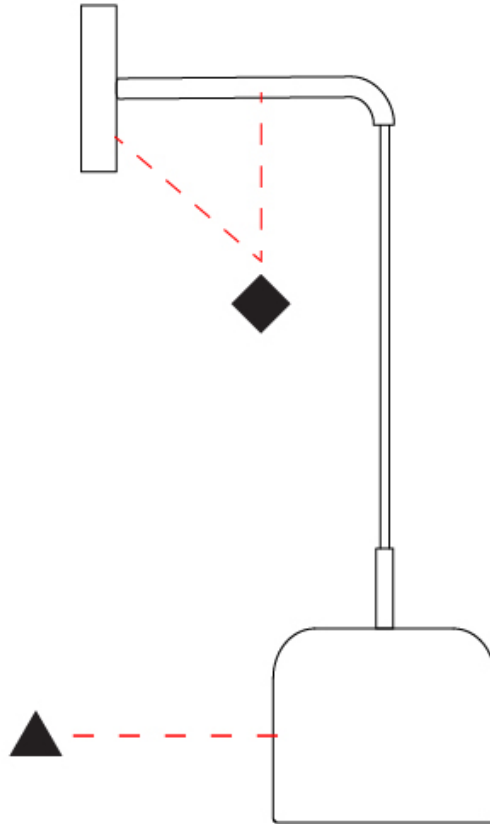

POT SURFACE

D113020-

PROJECT _____

TYPE _____

SPECIFIER _____

QUANTITY _____

DATE _____

D