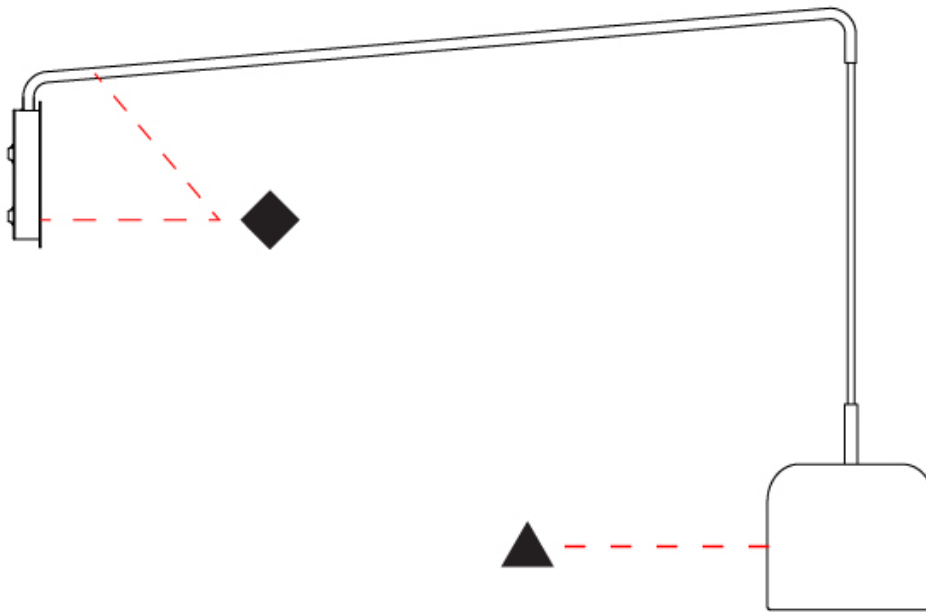

GENERAL

Series: Pot
 Brand: Ole
 Division: Design
 Mounting Type: Surface
 Mounting Location: Wall
 Subcategory: Ambient

PHYSICAL

Shape: Dome
 Diameter (mm): 160
 Diameter (in): 6 ⁵/₁₆
 Width (mm): 160
 Width (in): 6 ⁵/₁₆
 Height (mm): 140
 Depth (mm): 500
 Height (in): 5 ¹/₂
 Depth (in): 19 ¹¹/₁₆
 Max. Overall Height (mm): 1340
 Max. Overall Height (in): 52 ³/₄
 Extension (mm): 310
 Extension (in): 12 ¹/₄
 Light Distribution: Adjustable / Direct
 Weight (kg): 1.1
 Weight (lbs): 2.4
 Diffuser: Acrylic - Satin
 Fixture Finish: WHI / MBK / BEI / OGR / MSA / SCO / MWH
 Holder Finish: WHI / MBK
 Fixture Material: Metal

GENERAL

Series: Pot
 Brand: Ole
 Division: Design
 Mounting Type: Surface
 Mounting Location: Wall
 Subcategory: Ambient

PHYSICAL

Shape: Dome
 Diameter (mm): 160
 Diameter (in): 6 5/16
 Width (mm): 160
 Width (in): 6 5/16
 Height (mm): 140
 Depth (mm): 800
 Height (in): 5 1/2
 Depth (in): 31 1/2
 Max. Overall Height (mm): 1340
 Max. Overall Height (in): 52 3/4
 Extension (mm): 580
 Extension (in): 22 13/16
 Light Distribution: Adjustable / Direct
 Weight (kg): 1.3
 Weight (lbs): 2.9
 Diffuser: Acrylic - Satin
 Fixture Finish: WHI / MBK / BEI / OGR / MSA / SCO / MWH
 Holder Finish: WHI / MBK
 Fixture Material: Metal

LED

OPTICAL

Adjustability: Rotating

RATINGS AND CERTIFICATIONS

Certified By: Certified for North American Standards
 IP rating: IP20

POT SURFACE

D113003-

PROJECT	_____
TYPE	_____
SPECIFIER	_____
QUANTITY	_____
DATE	_____