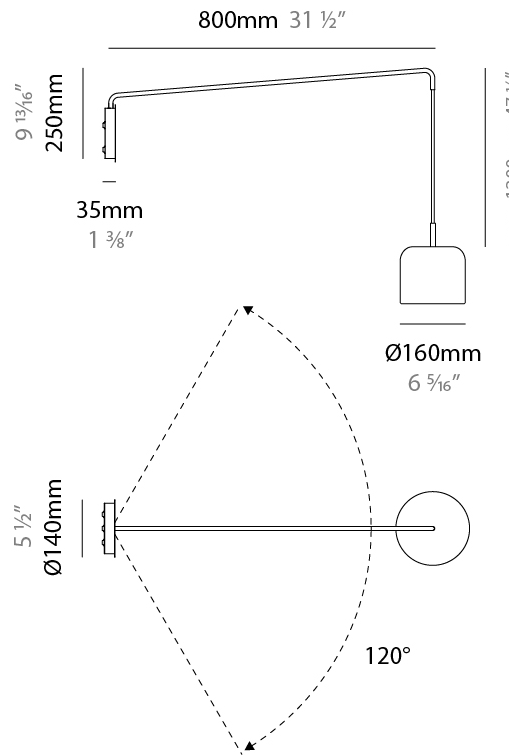

PROJECT	_____
TYPE	_____
SPECIFIER	_____
QUANTITY	_____
DATE	_____

POT SURFACE

D113003-

base number   Finish (Diamond)   Finish Options

1. To build a product code in our configurator select the specify button on the base model # product page
2. To build a manual product code on this datasheet choose from the options listed below in blue font and add the suffix to the base model #

GENERAL

Series: Pot
Brand: Ole
Division: Design
Mounting Type: Surface
Mounting Location: Wall
Subcategory: Ambient

PHYSICAL

Shape: Dome
Diameter (mm): 160
Diameter (in): 6 5/16
Width (mm): 160
Width (in): 6 5/16
Height (mm): 140
Depth (mm): 800
Height (in): 5 1/2
Depth (in): 31 1/2
Max. Overall Height (mm): 1340
Max. Overall Height (in): 52 3/4
Extension (mm): 580
Extension (in): 22 13/16
Light Distribution: Adjustable / Direct
Weight (kg): 1.3
Weight (lbs): 2.9
Diffuser: Acrylic - Satin
Fixture Finish: WHI / MBK / BEI / OGR / MSA / SCO / MWH
Holder Finish: WHI / MBK
Fixture Material: Metal

ELECTRICAL

Number of Lamps: 1
Lamp Type: LED Retrofit
Lamp Shape: A15
Bulb Included: Bulb Not Included
Max. Wattage Per Lamp (W): 5
Lamp Base: E26
Input Voltage (V): 120
Upon Request: 277Vac / GU24

LED

OPTICAL

Adjustability: Rotating

RATINGS AND CERTIFICATIONS

Certified By: Certified for North American Standards
IP rating: IP20