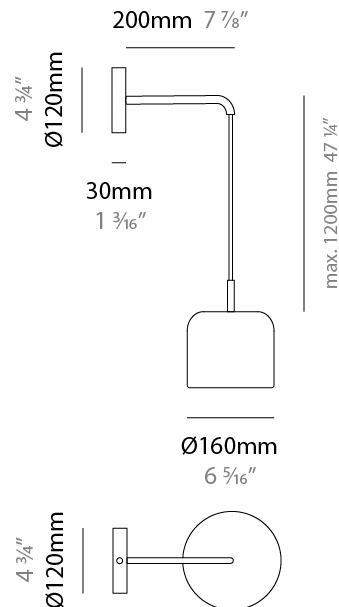

PROJECT	_____
TYPE	_____
SPECIFIER	_____
QUANTITY	_____
DATE	_____

POT SURFACE

D113020- _____

base number   Finish (Diamond)   Finish Options

1. To build a product code in our configurator select the specify button on the base model # product page
2. To build a manual product code on this datasheet choose from the options listed below in blue font and add the suffix to the base model #

GENERAL

Series: Pot
Brand: Ole
Division: Design
Mounting Type: Surface
Mounting Location: Wall
Subcategory: Ambient

PHYSICAL

Shape: Dome
Diameter (mm): 160
Diameter (in): 6 5/16
Height (mm): 1200
Depth (mm): 200
Height (in): 47 1/4
Depth (in): 7 7/8
Light Distribution: Direct
Weight (kg): 1
Weight (lbs): 2.2
Diffuser: Acrylic - Satin
Fixture Finish: WHI / MBK / BEI / OGR / MSA / SCO / MWH
Holder Finish: WHI / MBK
Fixture Material: Metal

ELECTRICAL

Number of Lamps: 1
Lamp Type: LED Retrofit
Bulb Included: Bulb Not Included
Max. Wattage Per Lamp (W): 5
Lamp Base: E26
Input Voltage (V): 120

LED

OPTICAL

RATINGS AND CERTIFICATIONS

Certified By: Certified for North American Standards
IP rating: IP20