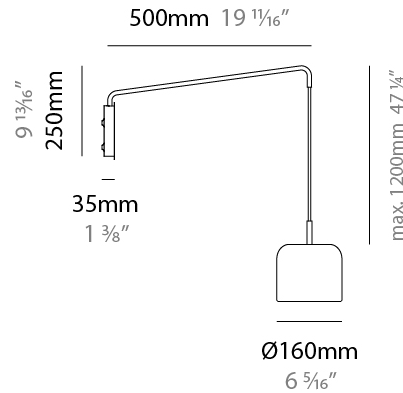

PROJECT	_____
TYPE	_____
SPECIFIER	_____
QUANTITY	_____
DATE	_____

POT SURFACE

D113002-

base number   Finish (Diamond)   Finish Options

1. To build a product code in our configurator select the specify button on the base model # product page
2. To build a manual product code on this datasheet choose from the options listed below in blue font and add the suffix to the base model #

GENERAL

Series: Pot
Brand: Ole
Division: Design
Mounting Type: Surface
Mounting Location: Wall
Subcategory: Ambient

PHYSICAL

Shape: Dome
Diameter (mm): 160
Diameter (in): 6 ⁵/₁₆
Width (mm): 160
Width (in): 6 ⁵/₁₆
Height (mm): 140
Depth (mm): 500
Height (in): 5 ¹/₂
Depth (in): 19 ¹¹/₁₆
Max. Overall Height (mm): 1340
Max. Overall Height (in): 52 ³/₄
Extension (mm): 310
Extension (in): 12 ¹/₄
Light Distribution: Adjustable / Direct
Weight (kg): 1.1
Weight (lbs): 2.4
Diffuser: Acrylic - Satin
Fixture Finish: WHI / MBK / BEI / OGR / MSA / SCO / MWH
Holder Finish: WHI / MBK
Fixture Material: Metal

ELECTRICAL

Number of Lamps: 1
Lamp Type: LED Retrofit
Lamp Shape: A15
Bulb Included: Bulb Not Included
Max. Wattage Per Lamp (W): 5
Lamp Base: E26
Input Voltage (V): 120
Upon Request: 277Vac / GU24

LED

OPTICAL

Adjustability: Rotating

RATINGS AND CERTIFICATIONS

Certified By: Certified for North American Standards
IP rating: IP20