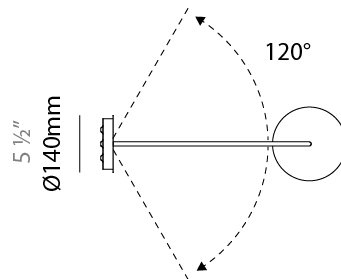

PROJECT	_____
TYPE	_____
SPECIFIER	_____
QUANTITY	_____
DATE	_____

POT SURFACE

D113002-

base number   Finish (Diamond)   Finish Options

1. To build a product code in our configurator select the specify button on the base model # product page
2. To build a manual product code on this datasheet choose from the options listed below in blue font and add the suffix to the base model #

GENERAL

Series: Pot
Brand: Ole
Division: Design
Mounting Type: Surface
Mounting Location: Wall
Subcategory: Ambient

PHYSICAL

Shape: Dome
Diameter (mm): 160
Diameter (in): 6 ⁵/₁₆
Width (mm): 160
Width (in): 6 ⁵/₁₆
Height (mm): 140
Depth (mm): 500
Height (in): 5 ¹/₂
Depth (in): 19 ¹¹/₁₆
Max. Overall Height (mm): 1340
Max. Overall Height (in): 52 ³/₄
Extension (mm): 310
Extension (in): 12 ¹/₄
Light Distribution: Adjustable / Direct
Weight (kg): 1.1
Weight (lbs): 2.4
Diffuser: Acrylic - Satin
Fixture Finish: WHI / MBK / BEI / OGR / MSA / SCO / MWH
Holder Finish: WHI / MBK
Fixture Material: Metal

ELECTRICAL

Number of Lamps: 1
Lamp Type: LED Retrofit
Lamp Shape: A15
Bulb Included: Bulb Not Included
Max. Wattage Per Lamp (W): 5
Lamp Base: E26
Input Voltage (V): 120
Upon Request: 277Vac / GU24

LED

OPTICAL

Adjustability: Rotating

RATINGS AND CERTIFICATIONS

Certified By: Certified for North American Standards
IP rating: IP20