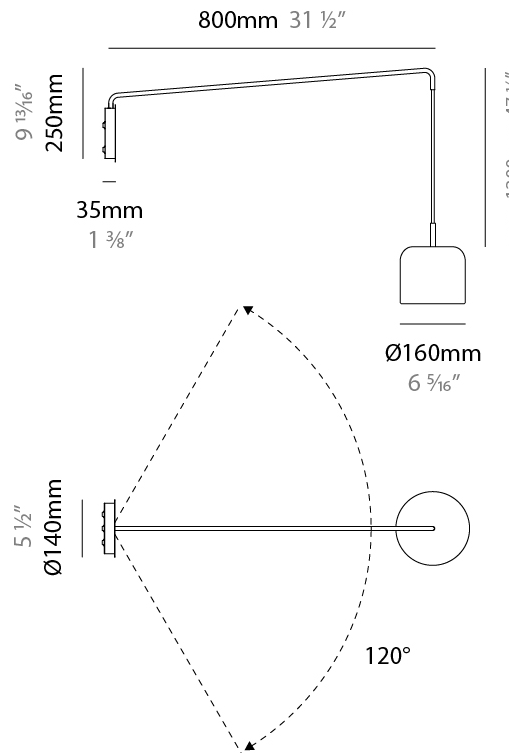

PROJECT	_____
TYPE	_____
SPECIFIER	_____
QUANTITY	_____
DATE	_____

POT SURFACE

D113003-

base number	Finish (Diamond)	Finish Options

1. To build a product code in our configurator select the specify button on the base model # product page
2. To build a manual product code on this datasheet choose from the options listed below in blue font and add the suffix to the base model #

GENERAL

Series: Pot
Brand: Ole
Division: Design
Mounting Type: Surface
Mounting Location: Wall
Subcategory: Ambient

PHYSICAL

Shape: Dome
Diameter (mm): 160
Diameter (in): 6 5/16
Width (mm): 160
Width (in): 6 5/16
Height (mm): 140
Depth (mm): 800
Height (in): 5 1/2
Depth (in): 31 1/2
Max. Overall Height (mm): 1340
Max. Overall Height (in): 52 3/4
Extension (mm): 580
Extension (in): 22 13/16
Light Distribution: Adjustable / Direct
Weight (kg): 1.3
Weight (lbs): 2.9
Diffuser: Acrylic - Satin
Fixture Finish: WHI / MBK / BEI / OGR / MSA / SCO / MWH
Holder Finish: WHI / MBK
Fixture Material: Metal

ELECTRICAL

Number of Lamps: 1
Lamp Type: LED Retrofit
Lamp Shape: A15
Bulb Included: Bulb Not Included
Max. Wattage Per Lamp (W): 5
Lamp Base: E26
Input Voltage (V): 120
Upon Request: 277Vac / GU24

LED

OPTICAL

Adjustability: Rotating

RATINGS AND CERTIFICATIONS

Certified By: Certified for North American Standards
IP rating: IP20