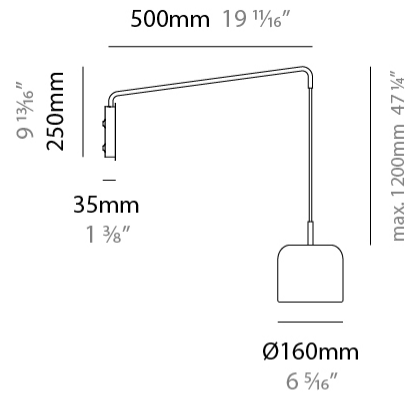

POT SURFACE

D113002- -

base number   Finish (Diamond)   Finish Options

1. To build a product code in our configurator select the specify button on the base model # product page
2. To build a manual product code on this datasheet choose from the options listed below in blue font and add the suffix to the base model #

GENERAL

Series: Pot
Brand: Ole
Division: Design
Mounting Type: Surface
Mounting Location: Wall
Subcategory: Ambient

PHYSICAL

Shape: Dome
Diameter (mm): 160
Diameter (in): 6 ⁵/₁₆
Width (mm): 160
Width (in): 6 ⁵/₁₆
Height (mm): 140
Depth (mm): 500
Height (in): 5 ¹/₂
Depth (in): 19 ¹¹/₁₆
Max. Overall Height (mm): 1340
Max. Overall Height (in): 52 ³/₄
Extension (mm): 310
Extension (in): 12 ¹/₄
Light Distribution: Adjustable / Direct
Weight (kg): 1.1
Weight (lbs): 2.4
Diffuser: Acrylic - Satin
Fixture Finish: WHI / MBK / BEI / OGR / MSA / SCO / MWH
Holder Finish: WHI / MBK
Fixture Material: Metal

ELECTRICAL

Number of Lamps: 1
Lamp Type: LED Retrofit
Lamp Shape: A15
Bulb Included: Bulb Not Included
Max. Wattage Per Lamp (W): 5
Lamp Base: E26
Input Voltage (V): 120
Upon Request: 277Vac / GU24

LED

OPTICAL

Adjustability: Rotating

RATINGS AND CERTIFICATIONS

Certified By: Certified for North American Standards
IP rating: IP20