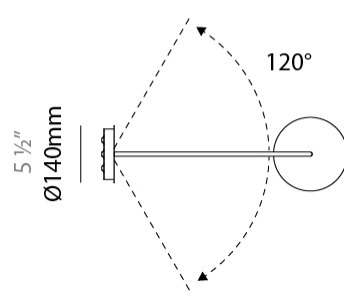

POT SURFACE

D113002- -

base number   Finish (Diamond)   Finish Options

1. To build a product code in our configurator select the specify button on the base model # product page
2. To build a manual product code on this datasheet choose from the options listed below in blue font and add the suffix to the base model #

GENERAL

Series: Pot
Brand: Ole
Division: Design
Mounting Type: Surface
Mounting Location: Wall
Subcategory: Ambient

PHYSICAL

Shape: Dome
Diameter (mm): 160
Diameter (in): 6 ⁵/₁₆
Width (mm): 160
Width (in): 6 ⁵/₁₆
Height (mm): 140
Depth (mm): 500
Height (in): 5 ¹/₂
Depth (in): 19 ¹¹/₁₆
Max. Overall Height (mm): 1340
Max. Overall Height (in): 52 ³/₄
Extension (mm): 310
Extension (in): 12 ¹/₄
Light Distribution: Adjustable / Direct
Weight (kg): 1.1
Weight (lbs): 2.4
Diffuser: Acrylic - Satin
Fixture Finish: WHI / MBK / BEI / OGR / MSA / SCO / MWH
Holder Finish: WHI / MBK
Fixture Material: Metal

ELECTRICAL

Number of Lamps: 1
Lamp Type: LED Retrofit
Lamp Shape: A15
Bulb Included: Bulb Not Included
Max. Wattage Per Lamp (W): 5
Lamp Base: E26
Input Voltage (V): 120
Upon Request: 277Vac / GU24

LED

OPTICAL

Adjustability: Rotating

RATINGS AND CERTIFICATIONS

Certified By: Certified for North American Standards
IP rating: IP20