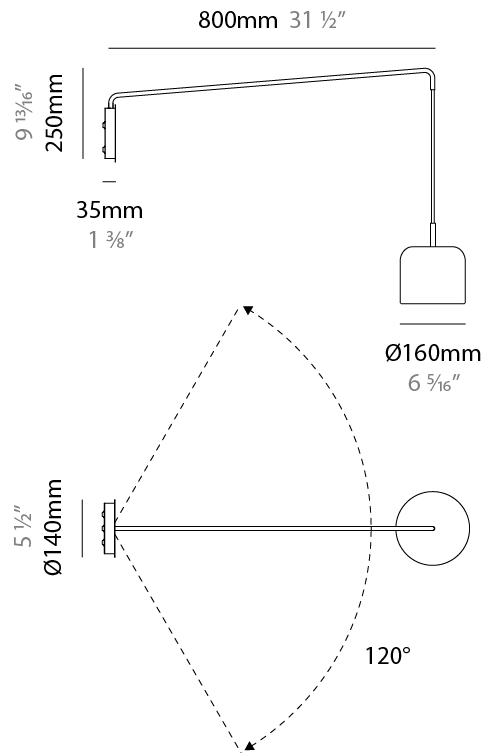

PROJECT	_____
TYPE	_____
SPECIFIER	_____
QUANTITY	_____
DATE	_____

POT SURFACE

D113003- -

base number   Finish (Diamond)   Finish Options

1. To build a product code in our configurator select the specify button on the base model # product page
2. To build a manual product code on this datasheet choose from the options listed below in blue font and add the suffix to the base model #

GENERAL

Series: Pot
Brand: Ole
Division: Design
Mounting Type: Surface
Mounting Location: Wall
Subcategory: Ambient

PHYSICAL

Shape: Dome
Diameter (mm): 160
Diameter (in): 6 5/16
Width (mm): 160
Width (in): 6 5/16
Height (mm): 140
Depth (mm): 800
Height (in): 5 1/2
Depth (in): 31 1/2
Max. Overall Height (mm): 1340
Max. Overall Height (in): 52 3/4
Extension (mm): 580
Extension (in): 22 13/16
Light Distribution: Adjustable / Direct
Weight (kg): 1.3
Weight (lbs): 2.9
Diffuser: Acrylic - Satin
Fixture Finish: WHI / MBK / BEI / OGR / MSA / SCO / MWH
Holder Finish: WHI / MBK
Fixture Material: Metal

ELECTRICAL

Number of Lamps: 1
Lamp Type: LED Retrofit
Lamp Shape: A15
Bulb Included: Bulb Not Included
Max. Wattage Per Lamp (W): 5
Lamp Base: E26
Input Voltage (V): 120
Upon Request: 277Vac / GU24

LED

OPTICAL

Adjustability: Rotating

RATINGS AND CERTIFICATIONS

Certified By: Certified for North American Standards
IP rating: IP20