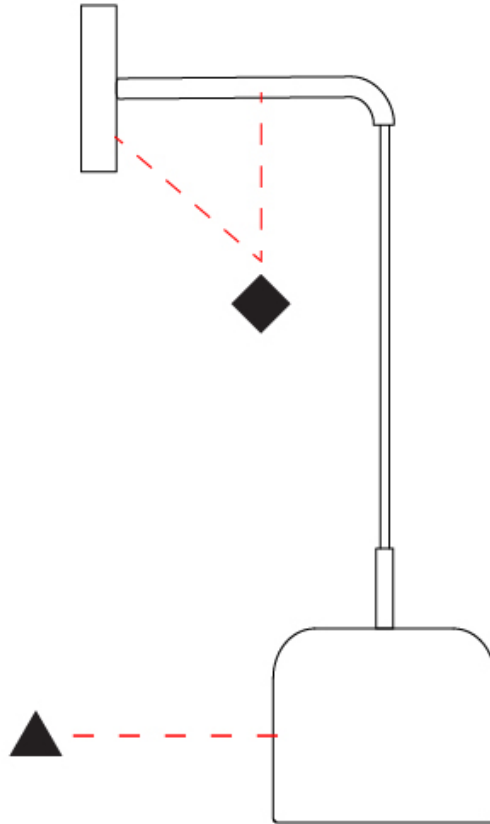

POT SURFACE

D113020-

PROJECT
TYPE
SPECIFIER
QUANTITY
DATE

D