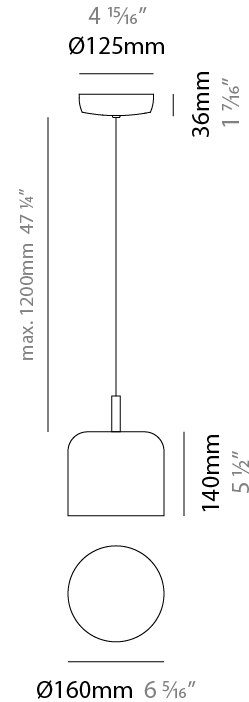

PROJECT	
TYPE	
SPECIFIER	
QUANTITY	
DATE	

POT SUSPENSION

D111023-

base number   Finish
Options

1. To build a product code in our configurator select the specify button on the base model # product page
2. To build a manual product code on this datasheet choose from the options listed below in blue font and add the suffix to the base model #

GENERAL

Series: Pot
Brand: Ole
Division: Design
Mounting Type: Suspension
Mounting Location: Ceiling
Subcategory: Pendant

PHYSICAL

Shape: Dome
Diameter (mm): 160
Diameter (in): 6 ⁵/₁₆
Height (mm): 140
Height (in): 5 ¹/₂
Max. Overall Height (mm): 1340
Max. Overall Height (in): 52 ³/₄
Light Distribution: Direct
Weight (kg): 1
Weight (lbs): 2.2
Diffuser: Acrylic - Satin
[Fixture Finish: WHI / MBK / BEI / OGR / MSA / SCO / MWH](#)
Fixture Material: Metal
Cable Details: 1200mm Cable

ELECTRICAL

Number of Lamps: 1
Lamp Type: LED Retrofit
Lamp Shape: A15
Bulb Included: Bulb Not Included
Max. Wattage Per Lamp (W): 5
Lamp Base: E26
Input Voltage (V): 120
Upon Request: 277Vac / GU24

LED

OPTICAL

RATINGS AND CERTIFICATIONS

Certified By: Certified for North American Standards
IP rating: IP20