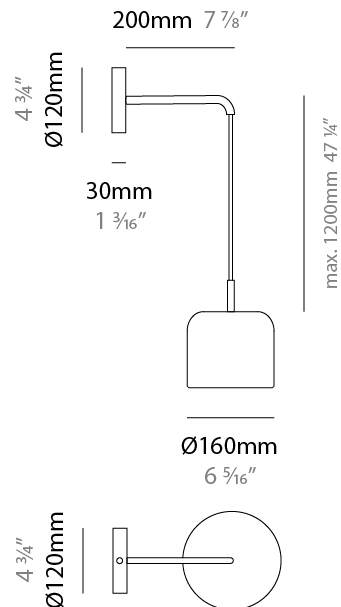

PROJECT	_____
TYPE	_____
SPECIFIER	_____
QUANTITY	_____
DATE	_____

POT SURFACE

D113020- _____

base number   Finish (Diamond)   Finish Options

1. To build a product code in our configurator select the specify button on the base model # product page
2. To build a manual product code on this datasheet choose from the options listed below in blue font and add the suffix to the base model #

GENERAL

Series: Pot
Brand: Ole
Division: Design
Mounting Type: Surface
Mounting Location: Wall
Subcategory: Ambient

PHYSICAL

Shape: Dome
Diameter (mm): 160
Diameter (in): 6 ⁵/₁₆
Height (mm): 1200
Depth (mm): 200
Height (in): 47 ¹/₄
Depth (in): 7 ⁷/₈
Light Distribution: Direct
Weight (kg): 1
Weight (lbs): 2.2
Diffuser: Acrylic - Satin
Fixture Finish: WHI / MBK / BEI / OGR / MSA / SCO / MWH
Holder Finish: WHI / MBK
Fixture Material: Metal

ELECTRICAL

Number of Lamps: 1
Lamp Type: LED Retrofit
Bulb Included: Bulb Not Included
Max. Wattage Per Lamp (W): 5
Lamp Base: E26
Input Voltage (V): 120

LED

OPTICAL

RATINGS AND CERTIFICATIONS

Certified By: Certified for North American Standards
IP rating: IP20