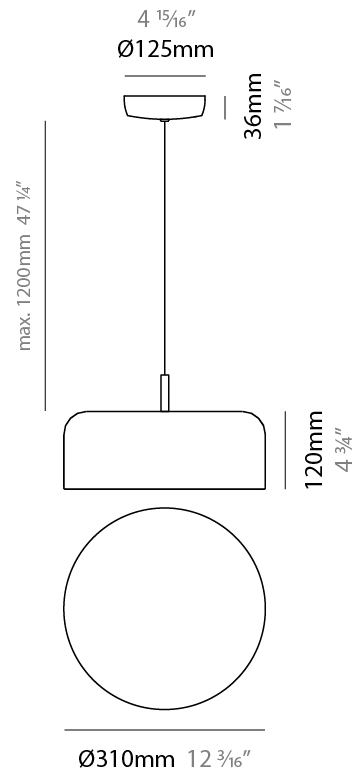

POT SUSPENSION

D111025-

base number   Finish
Options

1. To build a product code in our configurator select the specify button on the base model # product page
2. To build a manual product code on this datasheet choose from the options listed below in blue font and add the suffix to the base model #

GENERAL

Series: Pot
Brand: Ole
Division: Design
Mounting Type: Suspension
Mounting Location: Ceiling
Subcategory: Pendant

PHYSICAL

Shape: Dome
Diameter (mm): 310
Diameter (in): 12 ³/₁₆
Height (mm): 120
Height (in): 4 ³/₄
Max. Overall Height (mm): 1320
Max. Overall Height (in): 51 ¹⁵/₁₆
Light Distribution: Direct
Weight (kg): 1.2
Weight (lbs): 2.6
Diffuser: Acrylic - Satin
[Fixture Finish: WHI / MBK / BEI / OGR / MSA / SCO / MWH](#)
Fixture Material: Metal
Cable Details: 1200mm Cable

ELECTRICAL

Number of Lamps: 2
Lamp Type: LED Retrofit
Lamp Shape: A19
Bulb Included: Bulb Not Included
Max. Wattage Per Lamp (W): 5
Lamp Base: E26
Input Voltage (V): 120
Upon Request: 277Vac / GU24

LED

OPTICAL

RATINGS AND CERTIFICATIONS

Certified By: Certified for North American Standards
IP rating: IP20