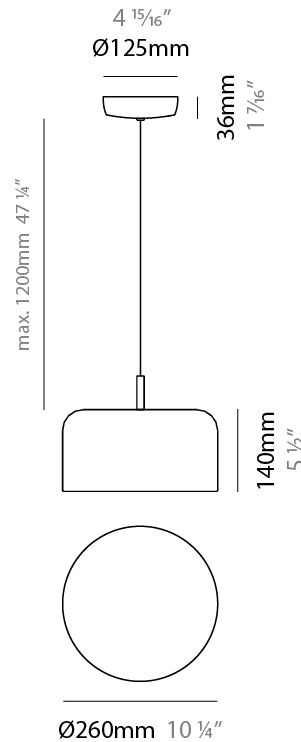

PROJECT	_____
TYPE	_____
SPECIFIER	_____
QUANTITY	_____
DATE	_____

POT SUSPENSION

D111024-

base number   Finish
Options

1. To build a product code in our configurator select the specify button on the base model # product page
2. To build a manual product code on this datasheet choose from the options listed below in blue font and add the suffix to the base model #

GENERAL

Series: Pot _____
Partner: Ole _____
Division: Design _____
Installation: Suspension _____
Product Type: Pendant _____
Mounting Location: Ceiling _____
Light Distribution: Direct _____

PHYSICAL

Shape: Dome _____
Diameter (mm): 260 _____
Diameter (in): 10 1/4 _____
Height (mm): 140 _____
Height (in): 5 1/2 _____
Max. Overall Height (mm): 1340 _____
Max. Overall Height (in): 52 3/4 _____
Weight (kg): 1.2 _____
Weight (lbs): 2.6 _____
Diffuser: Acrylic - Satin _____
[Fixture Finish: WHI / BLK / SND / OLV / TER](#) _____
Fixture Material: Metal _____
Cable Details: 1200mm Cable _____

ELECTRICAL

Number of Lamps: 2 _____
Lamp Type: LED Retrofit _____
Lamp Shape: A19 _____
Bulb Included: Bulb Not Included _____
Max. Wattage Per Lamp (W): 5 _____
Lamp Base: E26 _____
Input Voltage (V): 120 _____
Upon Request: 277Vac / GU24 _____

LED

OPTICAL

RATINGS AND CERTIFICATIONS

Certified By: Certified for North American Standards _____
IP rating: IP20 _____