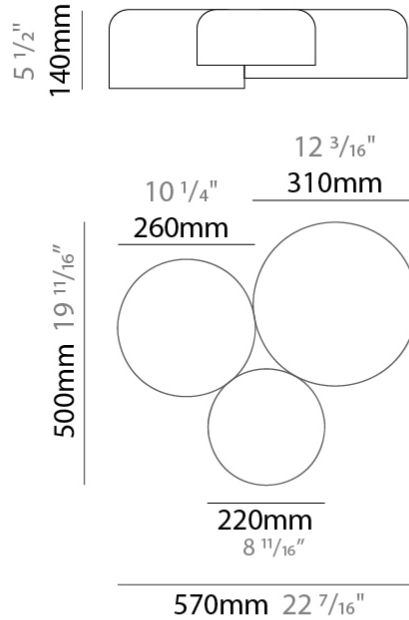

PROJECT	_____
TYPE	_____
SPECIFIER	_____
QUANTITY	_____
DATE	_____

POT SURFACE

D112004-

base number   Finish
Options

1. To build a product code in our configurator select the specify button on the base model # product page
2. To build a manual product code on this datasheet choose from the options listed below in blue font and add the suffix to the base model #

GENERAL

Series: Pot _____
Partner: Ole _____
Division: Design _____
Installation: Surface _____
Product Type: Ceiling Surface _____
Mounting Location: Ceiling _____
Light Distribution: Direct _____

PHYSICAL

Shape: Dome _____
Length (mm): 570 _____
Length (in): 22 ⁷/₁₆ _____
Width (mm): 500 _____
Width (in): 19 ¹¹/₁₆ _____
Height (mm): 140 _____
Height (in): 5 ¹/₂ _____
Weight (kg): 3.7 _____
Weight (lbs): 8.1 _____
Diffuser: Acrylic - Satin _____
Fixture Finish: [WHI](#) / [BLK](#) / [WSA](#) / [WSV](#) _____
Fixture Material: Metal _____

ELECTRICAL

Number of Lamps: 5 _____
Lamp Type: LED Retrofit _____
Lamp Shape: A19 _____
Bulb Included: Bulb Not Included _____
Max. Wattage Per Lamp (W): 5 _____
Lamp Base: E26 _____
Input Voltage (V): 120 _____
Upon Request: 277Vac / GU24 _____

LED

OPTICAL

RATINGS AND CERTIFICATIONS

Certified By: Certified for North American Standards _____
IP rating: IP20 _____