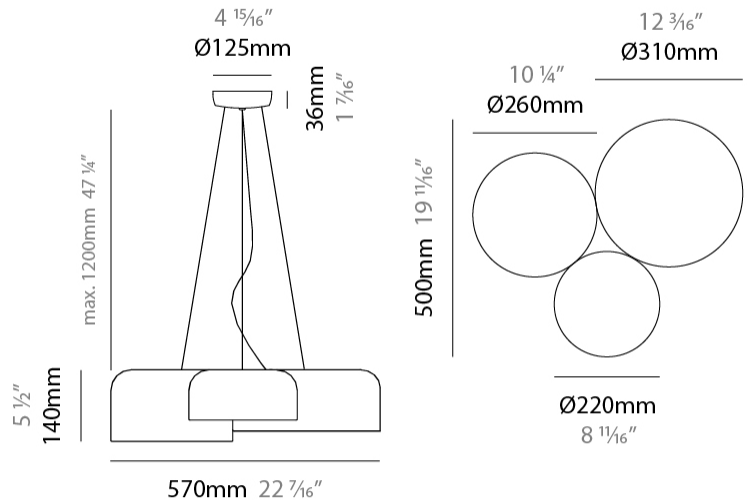

PROJECT	_____
TYPE	_____
SPECIFIER	_____
QUANTITY	_____
DATE	_____

POT SUSPENSION

D111027-

base number   Finish
Options

1. To build a product code in our configurator select the specify button on the base model # product page
2. To build a manual product code on this datasheet choose from the options listed below in blue font and add the suffix to the base model #

GENERAL

Series: Pot _____
Partner: Ole _____
Division: Design _____
Installation: Suspension _____
Product Type: Pendant _____
Mounting Location: Ceiling _____
Light Distribution: Direct _____

PHYSICAL

Shape: Dome _____
Length (mm): 570 _____
Length (in): 22 7/16 _____
Width (mm): 500 _____
Width (in): 19 11/16 _____
Height (mm): 140 _____
Height (in): 5 1/2 _____
Max. Overall Height (mm): 1340 _____
Max. Overall Height (in): 52 3/4 _____
Weight (kg): 4 _____
Weight (lbs): 8.8 _____
Diffuser: Acrylic - Satin _____
[Fixture Finish: WHI / BLK / WSA / WSV](#) _____
Fixture Material: Metal _____
Cable Details: 1200mm Cable _____

ELECTRICAL

Number of Lamps: 5 _____
Lamp Type: LED Retrofit _____
Lamp Shape: A19 _____
Bulb Included: Bulb Not Included _____
Max. Wattage Per Lamp (W): 5 _____
Lamp Base: E26 _____
Input Voltage (V): 120 _____
Upon Request: 277Vac / GU24 _____

LED

OPTICAL

RATINGS AND CERTIFICATIONS

Certified By: Certified for North American Standards _____
IP rating: IP20 _____