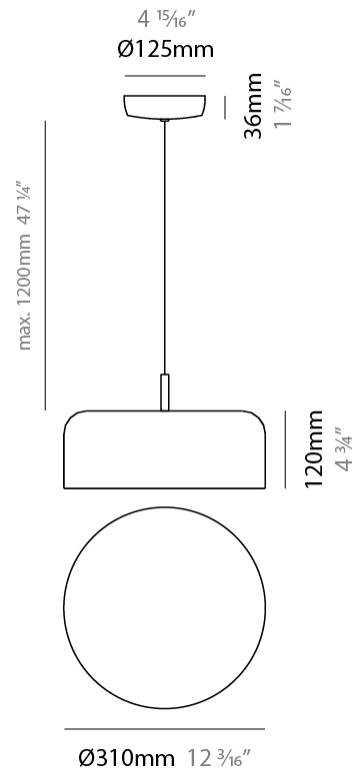

PROJECT	_____
TYPE	_____
SPECIFIER	_____
QUANTITY	_____
DATE	_____

POT SUSPENSION

D111025-

base number _____
Finish _____
Options _____

1. To build a product code in our configurator select the specify button on the base model # product page
2. To build a manual product code on this datasheet choose from the options listed below in blue font and add the suffix to the base model #

GENERAL

Series: Pot _____
Partner: Ole _____
Division: Design _____
Installation: Suspension _____
Product Type: Pendant _____
Mounting Location: Ceiling _____
Light Distribution: Direct _____

PHYSICAL

Shape: Dome _____
Diameter (mm): 310 _____
Diameter (in): 12 ³/₁₆ _____
Height (mm): 120 _____
Height (in): 4 ³/₄ _____
Max. Overall Height (mm): 1320 _____
Max. Overall Height (in): 51 ¹⁵/₁₆ _____
Weight (kg): 1.2 _____
Weight (lbs): 2.6 _____
Diffuser: Acrylic - Satin _____
Fixture Finish: WHI / BLK / SND / OLV / TER _____
Fixture Material: Metal _____
Cable Details: 1200mm Cable _____

ELECTRICAL

Number of Lamps: 2 _____
Lamp Type: LED Retrofit _____
Lamp Shape: A19 _____
Bulb Included: Bulb Not Included _____
Max. Wattage Per Lamp (W): 5 _____
Lamp Base: E26 _____
Input Voltage (V): 120 _____
Upon Request: 277Vac / GU24 _____

LED

OPTICAL

RATINGS AND CERTIFICATIONS

Certified By: Certified for North American Standards _____
IP rating: IP20 _____