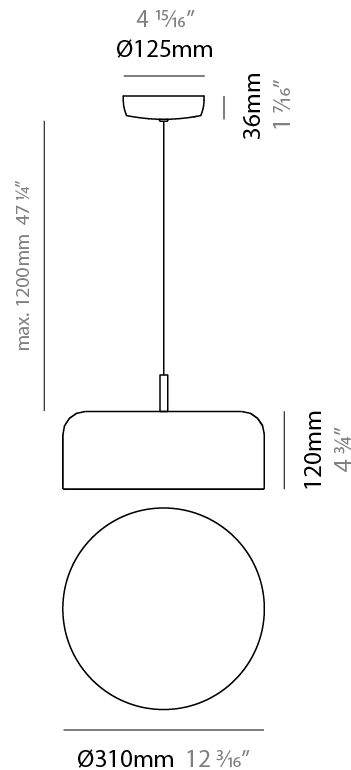

PROJECT	_____
TYPE	_____
SPECIFIER	_____
QUANTITY	_____
DATE	_____

POT SUSPENSION

D111025-

base number   Finish
Options

1. To build a product code in our configurator select the specify button on the base model # product page
2. To build a manual product code on this datasheet choose from the options listed below in blue font and add the suffix to the base model #

GENERAL

Series: Pot _____
Brand: Ole _____
Division: Design _____
Mounting Type: Suspension _____
Mounting Location: Ceiling _____
Subcategory: Pendant _____

PHYSICAL

Shape: Dome _____
Diameter (mm): 310 _____
Diameter (in): 12 ³/₁₆ _____
Height (mm): 120 _____
Height (in): 4 ³/₄ _____
Max. Overall Height (mm): 1320 _____
Max. Overall Height (in): 51 ¹⁵/₁₆ _____
Light Distribution: Direct _____
Weight (kg): 1.2 _____
Weight (lbs): 2.6 _____
Diffuser: Acrylic - Satin _____
[Fixture Finish: WHI / MBK / BEI / OGR / MSA / SCO / MWH](#) _____
Fixture Material: Metal _____
Cable Details: 1200mm Cable _____

ELECTRICAL

Number of Lamps: 2 _____
Lamp Type: LED Retrofit _____
Lamp Shape: A19 _____
Bulb Included: Bulb Not Included _____
Max. Wattage Per Lamp (W): 5 _____
Lamp Base: E26 _____
Input Voltage (V): 120 _____
Upon Request: 277Vac / GU24 _____

LED

OPTICAL

RATINGS AND CERTIFICATIONS

Certified By: Certified for North American Standards _____
IP rating: IP20 _____