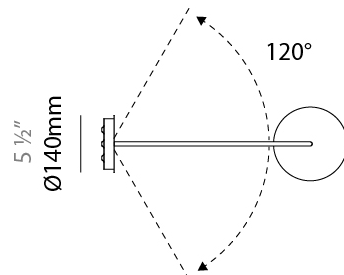

PROJECT	
TYPE	
SPECIFIER	
QUANTITY	
DATE	

POT SURFACE

D113002-

base number   Finish (Diamond)   Finish Options

1. To build a product code in our configurator select the specify button on the base model # product page
2. To build a manual product code on this datasheet choose from the options listed below in blue font and add the suffix to the base model #

GENERAL

Series: Pot
Brand: Ole
Division: Design
Mounting Type: Surface
Mounting Location: Wall
Subcategory: Ambient

PHYSICAL

Shape: Dome
Diameter (mm): 160
Diameter (in): 6 ⁵/₁₆
Width (mm): 160
Width (in): 6 ⁵/₁₆
Height (mm): 140
Depth (mm): 500
Height (in): 5 ¹/₂
Depth (in): 19 ¹¹/₁₆
Max. Overall Height (mm): 1340
Max. Overall Height (in): 52 ³/₄
Extension (mm): 310
Extension (in): 12 ¹/₄
Light Distribution: Adjustable / Direct
Weight (kg): 1.1
Weight (lbs): 2.4
Diffuser: Acrylic - Satin
Fixture Finish: WHI / MBK / BEI / OGR / MSA / SCO / MWH
Holder Finish: WHI / MBK
Fixture Material: Metal

ELECTRICAL

Number of Lamps: 1
Lamp Type: LED Retrofit
Lamp Shape: A15
Bulb Included: Bulb Not Included
Max. Wattage Per Lamp (W): 5
Lamp Base: E26
Input Voltage (V): 120
Upon Request: 277Vac / GU24

LED

OPTICAL

Adjustability: Rotating

RATINGS AND CERTIFICATIONS

Certified By: Certified for North American Standards
IP rating: IP20