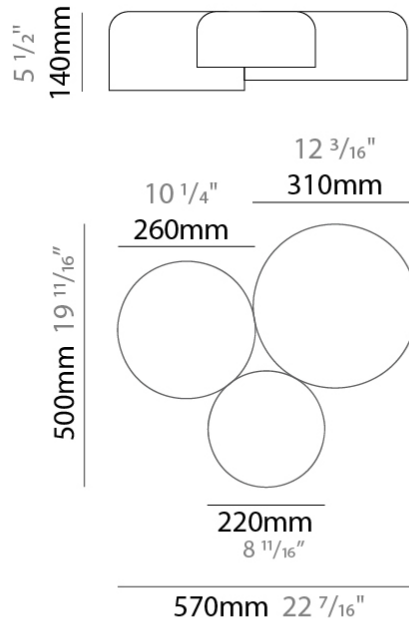

PROJECT	_____
TYPE	_____
SPECIFIER	_____
QUANTITY	_____
DATE	_____

POT SURFACE

D112004-

base number   Finish
Options

1. To build a product code in our configurator select the specify button on the base model # product page
2. To build a manual product code on this datasheet choose from the options listed below in blue font and add the suffix to the base model #

GENERAL

Series: Pot _____
Brand: Ole _____
Division: Design _____
Mounting Type: Surface _____
Mounting Location: Ceiling _____
Subcategory: Ambient _____

PHYSICAL

Shape: Dome _____
Length (mm): 570 _____
Length (in): 22 ⁷/₁₆ _____
Width (mm): 500 _____
Width (in): 19 ¹¹/₁₆ _____
Height (mm): 140 _____
Height (in): 5 ¹/₂ _____
Light Distribution: Direct _____
Weight (kg): 3.7 _____
Weight (lbs): 8.1 _____
Diffuser: Acrylic - Satin _____
[Fixture Finish: WHI / MBK / BEI / OGR / MSA / SCO / MWH](#) _____
Fixture Material: Metal _____

ELECTRICAL

Number of Lamps: 3 _____
Lamp Type: LED Retrofit _____
Lamp Shape: A19 _____
Bulb Included: Bulb Not Included _____
Max. Wattage Per Lamp (W): 5 _____
Lamp Base: E26 _____
Input Voltage (V): 120 _____
Upon Request: 277Vac / GU24 _____

LED

OPTICAL

RATINGS AND CERTIFICATIONS

Certified By: Certified for North American Standards _____
IP rating: IP20 _____