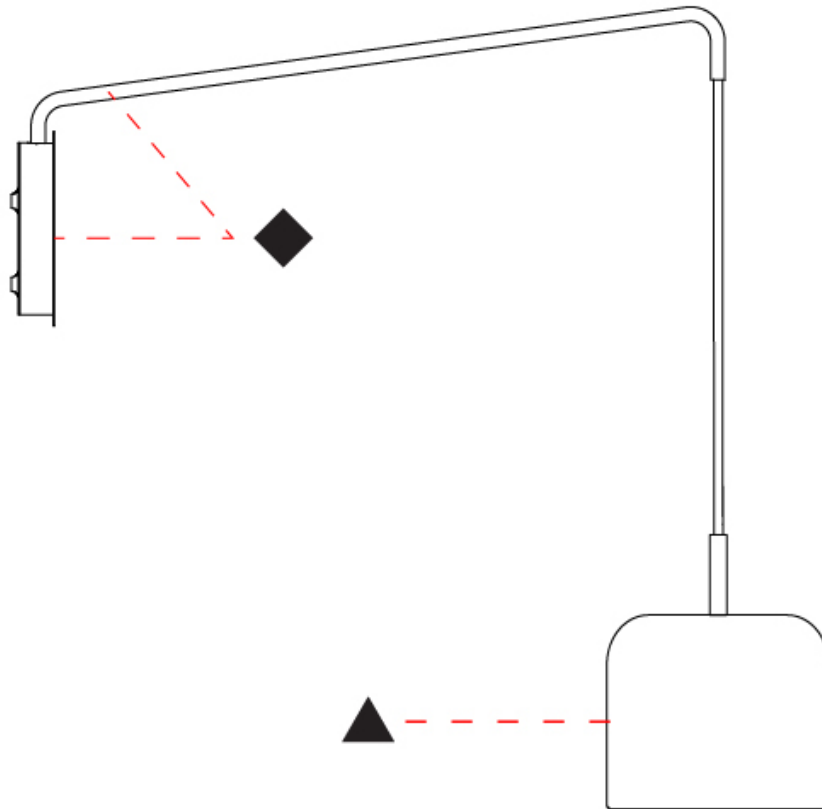

POT SURFACE

D113002-

PROJECT	_____
TYPE	_____
SPECIFIER	_____
QUANTITY	_____
DATE	_____

D