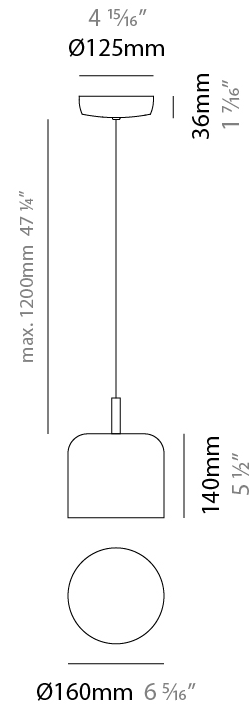

PROJECT	_____
TYPE	_____
SPECIFIER	_____
QUANTITY	_____
DATE	_____

POT SUSPENSION

D111023-

base number   Finish
Options

1. To build a product code in our configurator select the specify button on the base model # product page
2. To build a manual product code on this datasheet choose from the options listed below in blue font and add the suffix to the base model #

GENERAL

Series: Pot
Brand: Ole
Division: Design
Mounting Type: Suspension
Mounting Location: Ceiling
Subcategory: Pendant

PHYSICAL

Shape: Dome
Diameter (mm): 160
Diameter (in): 6 ⁵/₁₆
Height (mm): 140
Height (in): 5 ¹/₂
Max. Overall Height (mm): 1340
Max. Overall Height (in): 52 ³/₄
Light Distribution: Direct
Weight (kg): 1
Weight (lbs): 2.2
Diffuser: Acrylic - Satin
[Fixture Finish: WHI / MBK / BEI / OGR / MSA / SCO / MWH](#)
Fixture Material: Metal
Cable Details: 1200mm Cable

ELECTRICAL

Number of Lamps: 1
Lamp Type: LED Retrofit
Lamp Shape: A15
Bulb Included: Bulb Not Included
Max. Wattage Per Lamp (W): 5
Lamp Base: E26
Input Voltage (V): 120
Upon Request: 277Vac / GU24

LED

OPTICAL

RATINGS AND CERTIFICATIONS

Certified By: Certified for North American Standards
IP rating: IP20