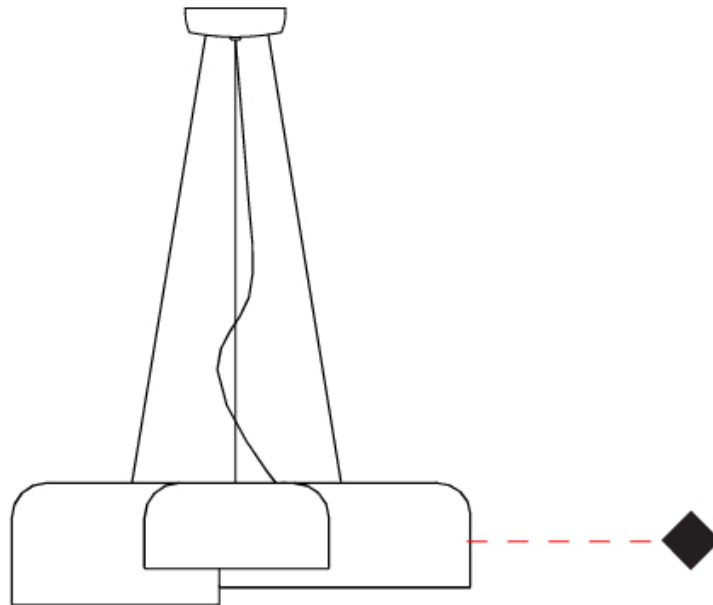

POT SUSPENSION

D111027-

PROJECT

TYPE

SPECIFIER

QUANTITY

DATE

D