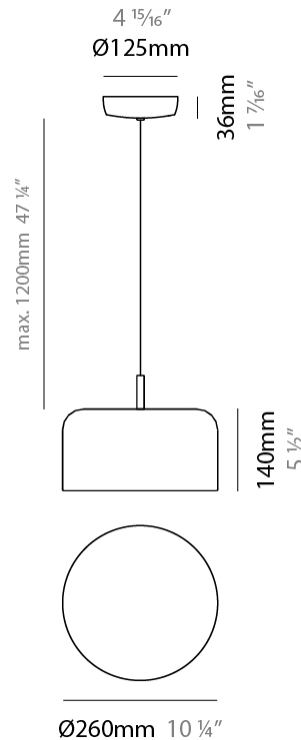

PROJECT	_____
TYPE	_____
SPECIFIER	_____
QUANTITY	_____
DATE	_____

POT SUSPENSION

D111024-

base number   Finish
Options

1. To build a product code in our configurator select the specify button on the base model # product page
2. To build a manual product code on this datasheet choose from the options listed below in blue font and add the suffix to the base model #

GENERAL

Series: Pot
Brand: Ole
Division: Design
Mounting Type: Suspension
Mounting Location: Ceiling
Subcategory: Pendant

PHYSICAL

Shape: Dome
Diameter (mm): 260
Diameter (in): 10 ¼
Height (mm): 140
Height (in): 5 ½
Max. Overall Height (mm): 1340
Max. Overall Height (in): 52 ¾
Light Distribution: Direct
Weight (kg): 1.2
Weight (lbs): 2.6
Diffuser: Acrylic - Satin
[Fixture Finish: WHI / MBK / BEI / OGR / MSA / SCO / MWH](#)
Fixture Material: Metal
Cable Details: 1200mm Cable

ELECTRICAL

Number of Lamps: 2
Lamp Type: LED Retrofit
Lamp Shape: A19
Bulb Included: Bulb Not Included
Max. Wattage Per Lamp (W): 5
Lamp Base: E26
Input Voltage (V): 120
Upon Request: 277Vac / GU24

LED

OPTICAL

RATINGS AND CERTIFICATIONS

Certified By: Certified for North American Standards
IP rating: IP20