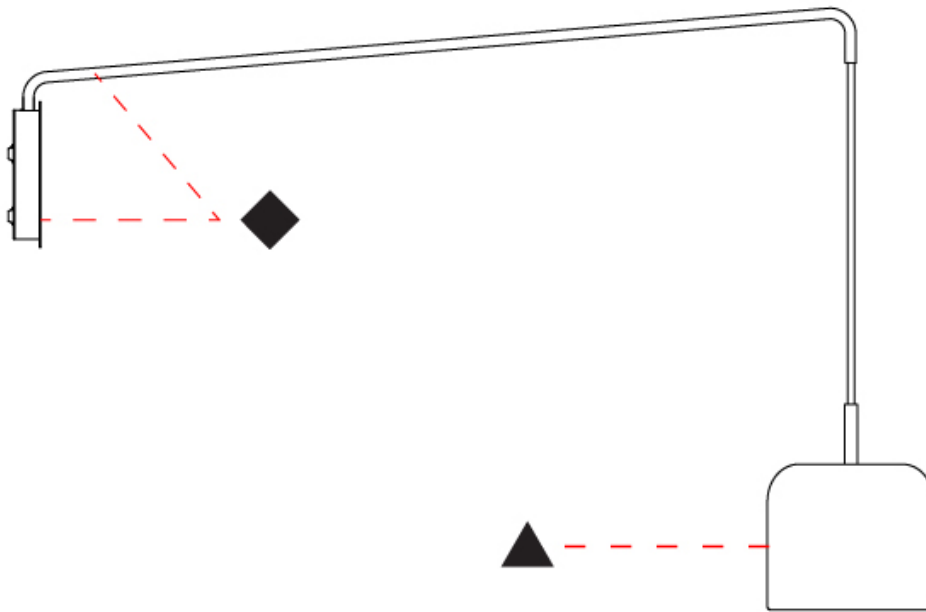

POT SURFACE

D113003-

PROJECT
TYPE
SPECIFIER
QUANTITY
DATE

D