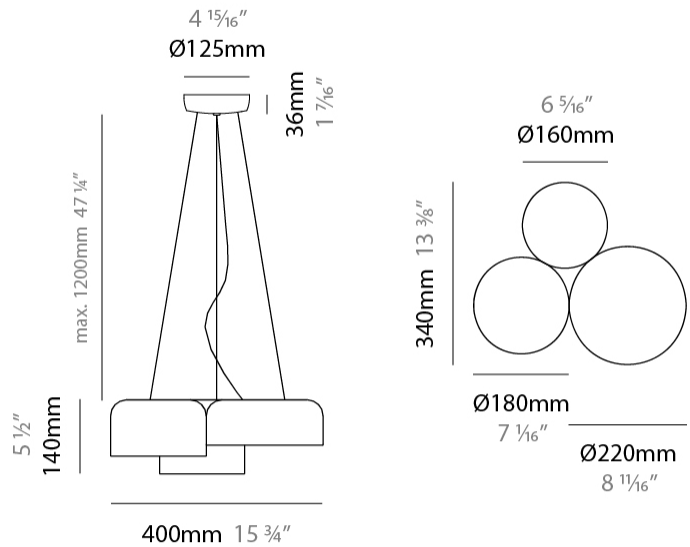

PROJECT	_____
TYPE	_____
SPECIFIER	_____
QUANTITY	_____
DATE	_____

POT SUSPENSION

D111026-

base number   Finish
Options

1. To build a product code in our configurator select the specify button on the base model # product page
2. To build a manual product code on this datasheet choose from the options listed below in blue font and add the suffix to the base model #

GENERAL

Series: Pot _____
Brand: Ole _____
Division: Design _____
Mounting Type: Suspension _____
Mounting Location: Ceiling _____
Subcategory: Pendant _____

PHYSICAL

Shape: Dome _____
Length (mm): 400 _____
Length (in): 15 3/4 _____
Width (mm): 340 _____
Width (in): 13 3/8 _____
Height (mm): 140 _____
Height (in): 5 1/2 _____
Max. Overall Height (mm): 1340 _____
Max. Overall Height (in): 52 3/4 _____
Light Distribution: Direct _____
Weight (kg): 3.2 _____
Weight (lbs): 7 _____
Diffuser: Acrylic - Satin _____
[Fixture Finish: WHI / MBK / BEI / OGR / MSA / SCO / MWH](#) _____
Fixture Material: Metal _____
Cable Details: 1200mm Cable _____

ELECTRICAL

Number of Lamps: 3 _____
Lamp Type: LED Retrofit _____
Lamp Shape: A15 _____
Bulb Included: Bulb Not Included _____
Max. Wattage Per Lamp (W): 5 _____
Lamp Base: E26 _____
Input Voltage (V): 120 _____
Upon Request: 277Vac / GU24 _____

LED

OPTICAL

RATINGS AND CERTIFICATIONS

Certified By: Certified for North American Standards _____
IP rating: IP20 _____