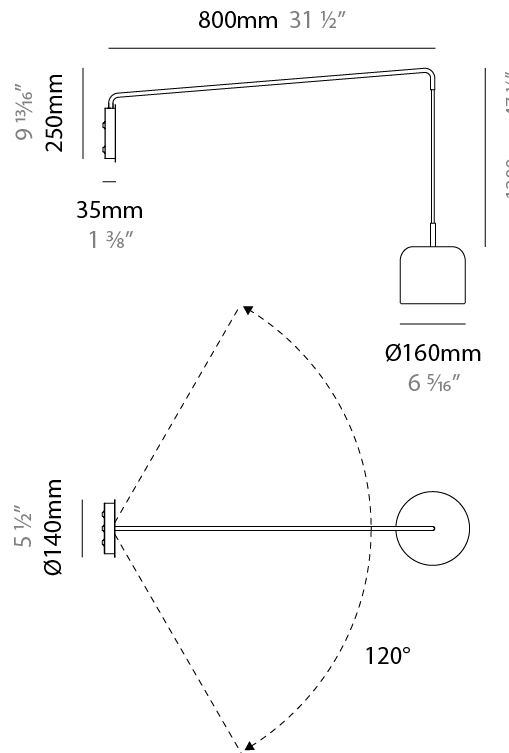

PROJECT	
TYPE	
SPECIFIER	
QUANTITY	
DATE	

POT SURFACE

D113003-

base number   Finish (Diamond)   Finish Options

1. To build a product code in our configurator select the specify button on the base model # product page
2. To build a manual product code on this datasheet choose from the options listed below in blue font and add the suffix to the base model #

GENERAL

Series: Pot
Brand: Ole
Division: Design
Mounting Type: Surface
Mounting Location: Wall
Subcategory: Ambient

PHYSICAL

Shape: Dome
Diameter (mm): 160
Diameter (in): 6 ⁵/₁₆
Width (mm): 160
Width (in): 6 ⁵/₁₆
Height (mm): 140
Depth (mm): 800
Height (in): 5 ¹/₂
Depth (in): 31 ¹/₂
Max. Overall Height (mm): 1340
Max. Overall Height (in): 52 ³/₄
Extension (mm): 580
Extension (in): 22 ¹³/₁₆
Light Distribution: Adjustable / Direct
Weight (kg): 1.3
Weight (lbs): 2.9
Diffuser: Acrylic - Satin
Fixture Finish: WHI / MBK / BEI / OGR / MSA / SCO / MWH
Holder Finish: WHI / MBK
Fixture Material: Metal

ELECTRICAL

Number of Lamps: 1
Lamp Type: LED Retrofit
Lamp Shape: A15
Bulb Included: Bulb Not Included
Max. Wattage Per Lamp (W): 5
Lamp Base: E26
Input Voltage (V): 120
Upon Request: 277Vac / GU24

LED

OPTICAL

Adjustability: Rotating

RATINGS AND CERTIFICATIONS

Certified By: Certified for North American Standards
IP rating: IP20