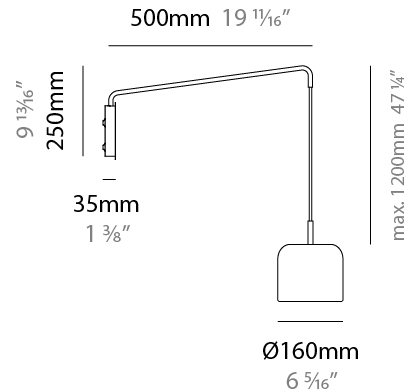

PROJECT	
TYPE	
SPECIFIER	
QUANTITY	
DATE	

POT SURFACE

D113002-

base number   Finish (Diamond)   Finish Options

1. To build a product code in our configurator select the specify button on the base model # product page
2. To build a manual product code on this datasheet choose from the options listed below in blue font and add the suffix to the base model #

GENERAL

Series: Pot
Brand: Ole
Division: Design
Mounting Type: Surface
Mounting Location: Wall
Subcategory: Ambient

PHYSICAL

Shape: Dome
Diameter (mm): 160
Diameter (in): 6 ⁵/₁₆
Width (mm): 160
Width (in): 6 ⁵/₁₆
Height (mm): 140
Depth (mm): 500
Height (in): 5 ¹/₂
Depth (in): 19 ¹¹/₁₆
Max. Overall Height (mm): 1340
Max. Overall Height (in): 52 ³/₄
Extension (mm): 310
Extension (in): 12 ¹/₄
Light Distribution: Adjustable / Direct
Weight (kg): 1.1
Weight (lbs): 2.4
Diffuser: Acrylic - Satin
Fixture Finish: WHI / MBK / BEI / OGR / MSA / SCO / MWH
Holder Finish: WHI / MBK
Fixture Material: Metal

ELECTRICAL

Number of Lamps: 1
Lamp Type: LED Retrofit
Lamp Shape: A15
Bulb Included: Bulb Not Included
Max. Wattage Per Lamp (W): 5
Lamp Base: E26
Input Voltage (V): 120
Upon Request: 277Vac / GU24

LED

OPTICAL

Adjustability: Rotating

RATINGS AND CERTIFICATIONS

Certified By: Certified for North American Standards
IP rating: IP20