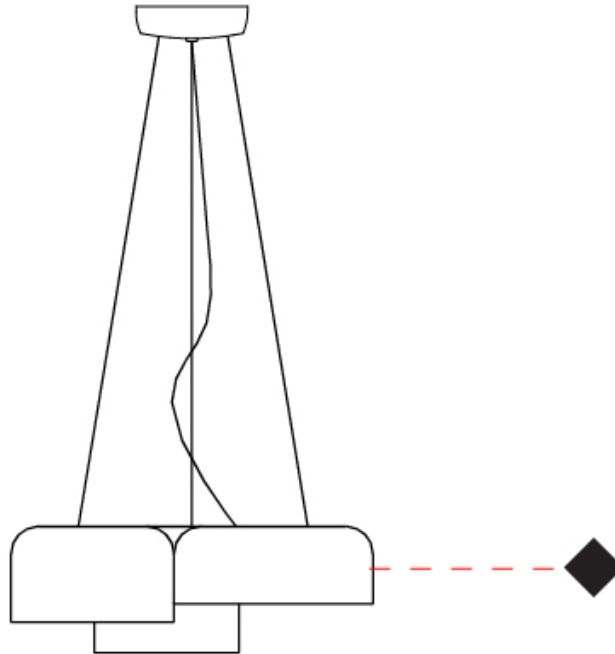

POT SUSPENSION

D111026-

PROJECT

TYPE

SPECIFIER

QUANTITY

DATE

D