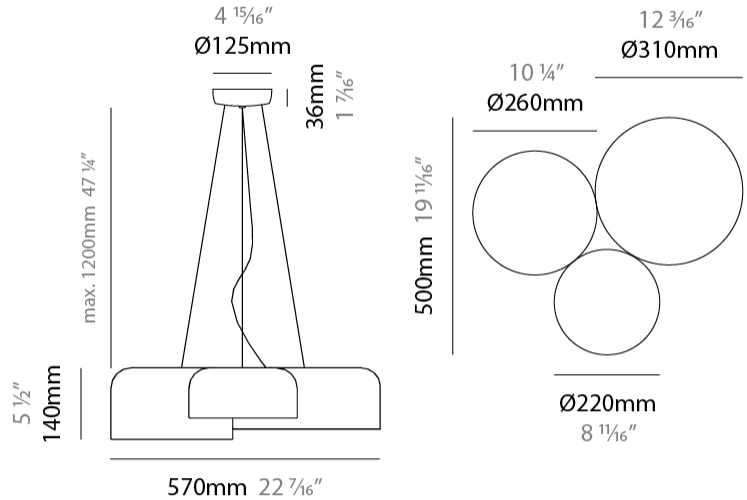

POT SUSPENSION

D111027-

base number   Finish
Options

1. To build a product code in our configurator select the specify button on the base model # product page
2. To build a manual product code on this datasheet choose from the options listed below in blue font and add the suffix to the base model #

GENERAL

Series: Pot _____
Brand: Ole _____
Division: Design _____
Mounting Type: Suspension _____
Mounting Location: Ceiling _____
Subcategory: Pendant _____

PHYSICAL

Shape: Dome _____
Length (mm): 570 _____
Length (in): 22 ⁷/₁₆ _____
Width (mm): 500 _____
Width (in): 19 ¹¹/₁₆ _____
Height (mm): 140 _____
Height (in): 5 ¹/₂ _____
Max. Overall Height (mm): 1340 _____
Max. Overall Height (in): 52 ³/₄ _____
Light Distribution: Direct _____
Weight (kg): 4 _____
Weight (lbs): 8.8 _____
Diffuser: Acrylic - Satin _____
Fixture Finish: WHI / MBK / BEI / OGR / MSA / SCO / MWH _____
Fixture Material: Metal _____
Cable Details: 1200mm Cable _____

ELECTRICAL

Number of Lamps: 5 _____
Lamp Type: LED Retrofit _____
Lamp Shape: A19 _____
Bulb Included: Bulb Not Included _____
Max. Wattage Per Lamp (W): 5 _____
Lamp Base: E26 _____
Input Voltage (V): 120 _____
Upon Request: 277Vac / GU24 _____

LED

OPTICAL

RATINGS AND CERTIFICATIONS

Certified By: Certified for North American Standards _____
IP rating: IP20 _____