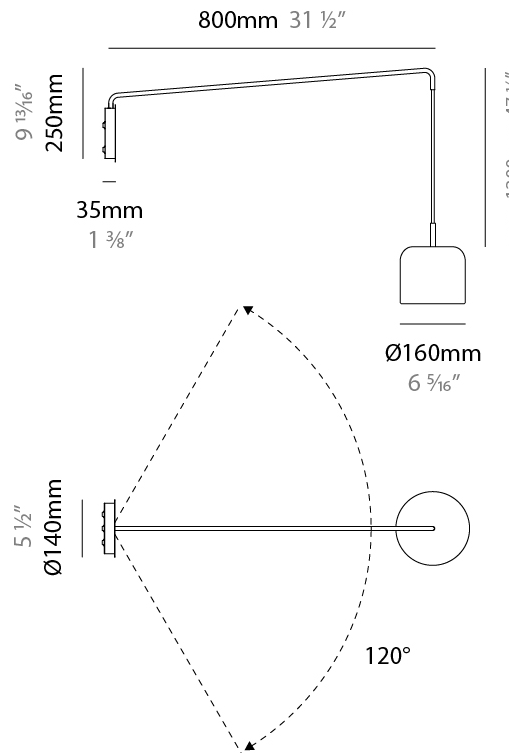

PROJECT	_____
TYPE	_____
SPECIFIER	_____
QUANTITY	_____
DATE	_____

POT SURFACE

D113003- _____

base number   Finish (Diamond)   Finish Options

1. To build a product code in our configurator select the specify button on the base model # product page
2. To build a manual product code on this datasheet choose from the options listed below in blue font and add the suffix to the base model #

GENERAL

Series: Pot
Brand: Ole
Division: Design
Mounting Type: Surface
Mounting Location: Wall
Subcategory: Ambient

PHYSICAL

Shape: Dome
Diameter (mm): 160
Diameter (in): 6 5/16
Width (mm): 160
Width (in): 6 5/16
Height (mm): 140
Depth (mm): 800
Height (in): 5 1/2
Depth (in): 31 1/2
Max. Overall Height (mm): 1340
Max. Overall Height (in): 52 3/4
Extension (mm): 580
Extension (in): 22 13/16
Light Distribution: Adjustable / Direct
Weight (kg): 1.3
Weight (lbs): 2.9
Diffuser: Acrylic - Satin
Fixture Finish: WHI / MBK / BEI / OGR / MSA / SCO / MWH
Holder Finish: WHI / MBK
Fixture Material: Metal

ELECTRICAL

Number of Lamps: 1
Lamp Type: LED Retrofit
Lamp Shape: A15
Bulb Included: Bulb Not Included
Max. Wattage Per Lamp (W): 5
Lamp Base: E26
Input Voltage (V): 120
Upon Request: 277Vac / GU24

LED

OPTICAL

Adjustability: Rotating

RATINGS AND CERTIFICATIONS

Certified By: Certified for North American Standards
IP rating: IP20