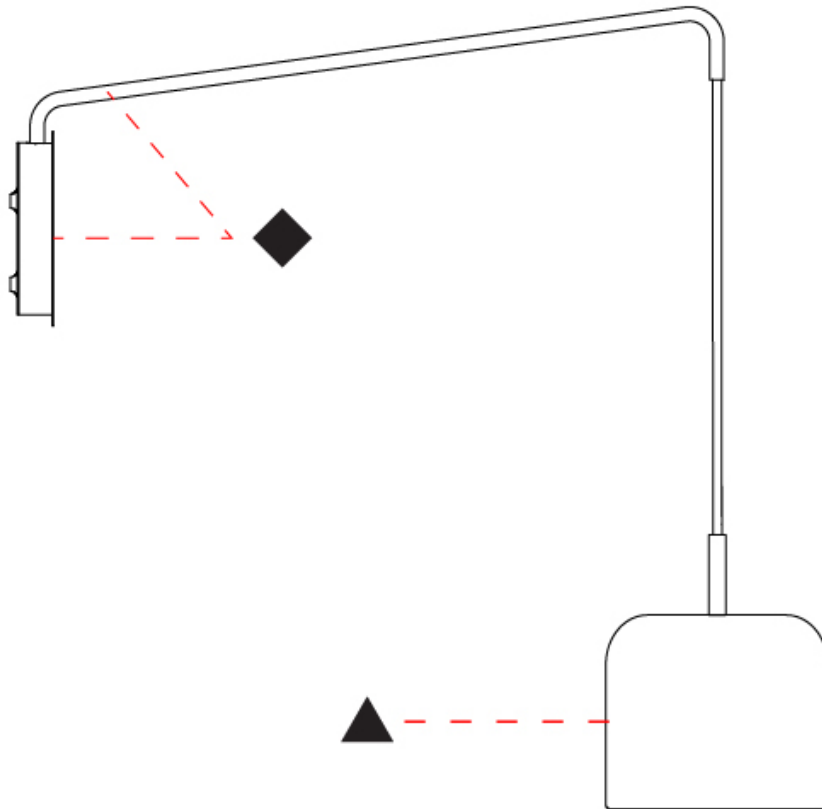

POT SURFACE

D113002-

PROJECT	_____
TYPE	_____
SPECIFIER	_____
QUANTITY	_____
DATE	_____

D