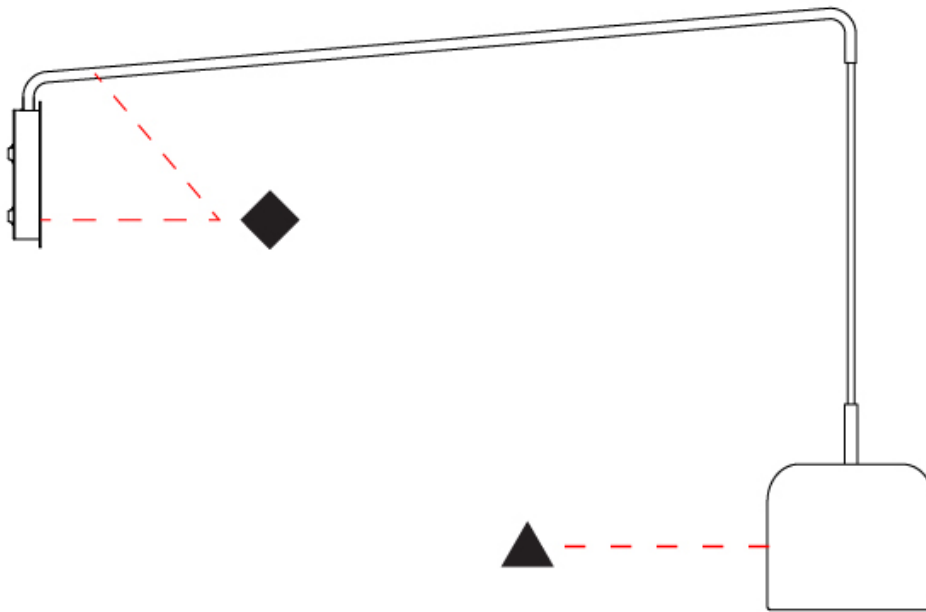

POT SURFACE

D113003-

PROJECT	_____
TYPE	_____
SPECIFIER	_____
QUANTITY	_____
DATE	_____

D