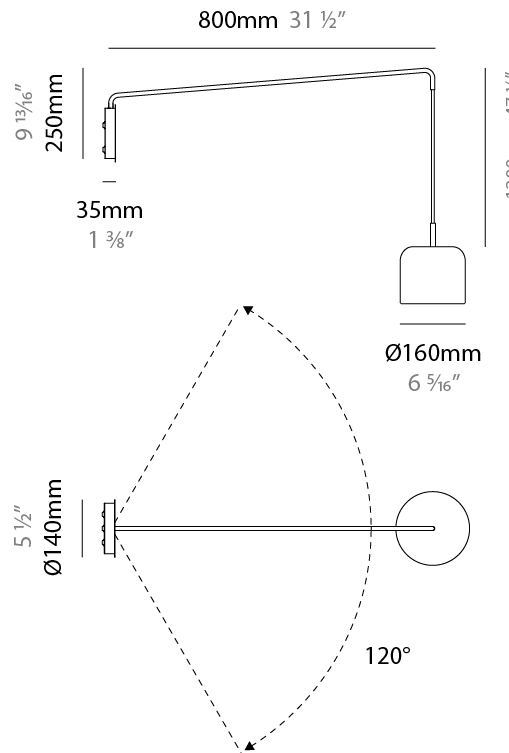

PROJECT	_____
TYPE	_____
SPECIFIER	_____
QUANTITY	_____
DATE	_____

POT SURFACE

D113003-

base number   Finish (Diamond)   Finish Options

1. To build a product code in our configurator select the specify button on the base model # product page
2. To build a manual product code on this datasheet choose from the options listed below in blue font and add the suffix to the base model #

GENERAL

Series: Pot
Brand: Ole
Division: Design
Mounting Type: Surface
Mounting Location: Wall
Subcategory: Ambient

PHYSICAL

Shape: Dome
Diameter (mm): 160
Diameter (in): 6 5/16
Width (mm): 160
Width (in): 6 5/16
Height (mm): 140
Depth (mm): 800
Height (in): 5 1/2
Depth (in): 31 1/2
Max. Overall Height (mm): 1340
Max. Overall Height (in): 52 3/4
Extension (mm): 580
Extension (in): 22 13/16
Light Distribution: Adjustable / Direct
Weight (kg): 1.3
Weight (lbs): 2.9
Diffuser: Acrylic - Satin
Fixture Finish: WHI / MBK / BEI / OGR / MSA / SCO / MWH
Holder Finish: WHI / MBK
Fixture Material: Metal

ELECTRICAL

Number of Lamps: 1
Lamp Type: LED Retrofit
Lamp Shape: A15
Bulb Included: Bulb Not Included
Max. Wattage Per Lamp (W): 5
Lamp Base: E26
Input Voltage (V): 120
Upon Request: 277Vac / GU24

LED

OPTICAL

Adjustability: Rotating

RATINGS AND CERTIFICATIONS

Certified By: Certified for North American Standards
IP rating: IP20