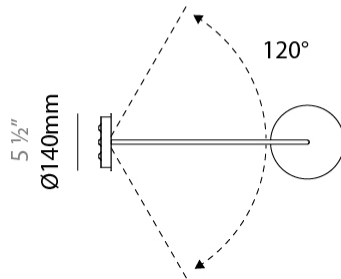

PROJECT	_____
TYPE	_____
SPECIFIER	_____
QUANTITY	_____
DATE	_____

POT SURFACE

D113002- -

base number   Finish (Diamond)   Finish Options

1. To build a product code in our configurator select the specify button on the base model # product page
2. To build a manual product code on this datasheet choose from the options listed below in blue font and add the suffix to the base model #

GENERAL

Series: Pot
Brand: Ole
Division: Design
Mounting Type: Surface
Mounting Location: Wall
Subcategory: Ambient

PHYSICAL

Shape: Dome
Diameter (mm): 160
Diameter (in): 6 5/16
Width (mm): 160
Width (in): 6 5/16
Height (mm): 140
Depth (mm): 500
Height (in): 5 1/2
Depth (in): 19 11/16
Max. Overall Height (mm): 1340
Max. Overall Height (in): 52 3/4
Extension (mm): 310
Extension (in): 12 1/4
Light Distribution: Adjustable / Direct
Weight (kg): 1.1
Weight (lbs): 2.4
Diffuser: Acrylic - Satin
Fixture Finish: WHI / MBK / BEI / OGR / MSA / SCO / MWH
Holder Finish: WHI / MBK
Fixture Material: Metal

ELECTRICAL

Number of Lamps: 1
Lamp Type: LED Retrofit
Lamp Shape: A15
Bulb Included: Bulb Not Included
Max. Wattage Per Lamp (W): 5
Lamp Base: E26
Input Voltage (V): 120
Upon Request: 277Vac / GU24

LED

OPTICAL

Adjustability: Rotating

RATINGS AND CERTIFICATIONS

Certified By: Certified for North American Standards
IP rating: IP20