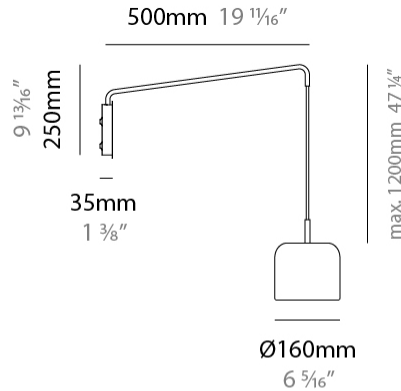

PROJECT	_____
TYPE	_____
SPECIFIER	_____
QUANTITY	_____
DATE	_____

POT SURFACE

D113002- -

base number   Finish (Diamond)   Finish Options

1. To build a product code in our configurator select the specify button on the base model # product page
2. To build a manual product code on this datasheet choose from the options listed below in blue font and add the suffix to the base model #

GENERAL

Series: Pot
Brand: Ole
Division: Design
Mounting Type: Surface
Mounting Location: Wall
Subcategory: Ambient

PHYSICAL

Shape: Dome
Diameter (mm): 160
Diameter (in): 6 5/16
Width (mm): 160
Width (in): 6 5/16
Height (mm): 140
Depth (mm): 500
Height (in): 5 1/2
Depth (in): 19 11/16
Max. Overall Height (mm): 1340
Max. Overall Height (in): 52 3/4
Extension (mm): 310
Extension (in): 12 1/4
Light Distribution: Adjustable / Direct
Weight (kg): 1.1
Weight (lbs): 2.4
Diffuser: Acrylic - Satin
Fixture Finish: WHI / MBK / BEI / OGR / MSA / SCO / MWH
Holder Finish: WHI / MBK
Fixture Material: Metal

ELECTRICAL

Number of Lamps: 1
Lamp Type: LED Retrofit
Lamp Shape: A15
Bulb Included: Bulb Not Included
Max. Wattage Per Lamp (W): 5
Lamp Base: E26
Input Voltage (V): 120
Upon Request: 277Vac / GU24

LED

OPTICAL

Adjustability: Rotating

RATINGS AND CERTIFICATIONS

Certified By: Certified for North American Standards
IP rating: IP20