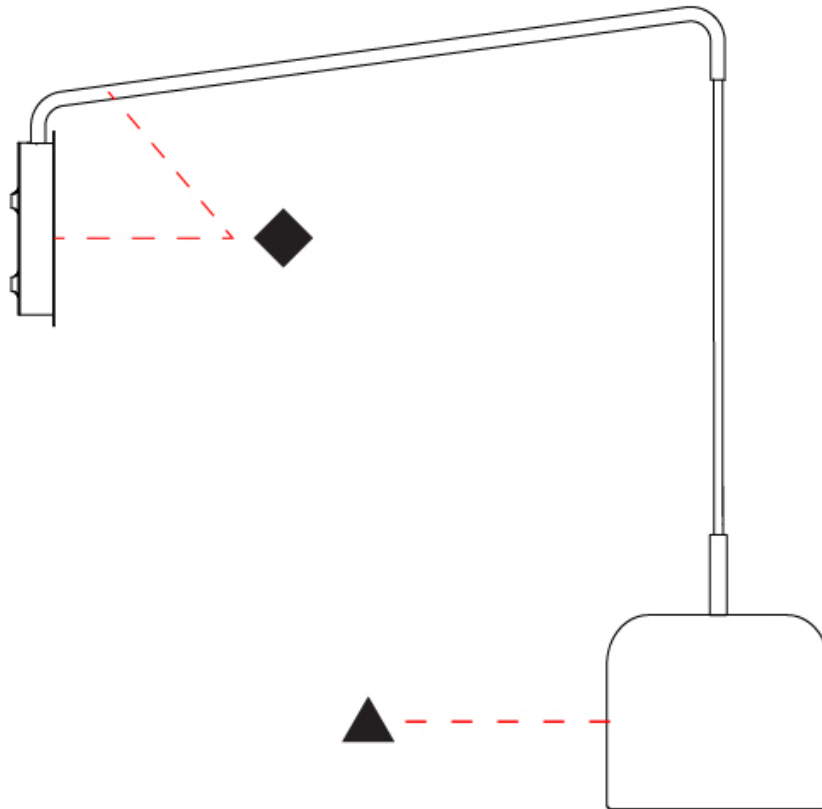

GENERAL

Series: Pot
 Brand: Ole
 Division: Design
 Mounting Type: Surface
 Mounting Location: Wall
 Subcategory: Ambient

PHYSICAL

Shape: Dome
 Diameter (mm): 160
 Diameter (in): 6 5/16
 Width (mm): 160
 Width (in): 6 5/16
 Height (mm): 140
 Depth (mm): 500
 Height (in): 5 1/2
 Depth (in): 19 11/16
 Max. Overall Height (mm): 1340
 Max. Overall Height (in): 52 3/4
 Extension (mm): 310
 Extension (in): 12 1/4
 Light Distribution: Adjustable / Direct
 Weight (kg): 1.1
 Weight (lbs): 2.4
 Diffuser: Acrylic - Satin
 Fixture Finish: WHI / MBK / BEI / OGR / MSA / SCO / MWH
 Holder Finish: WHI / MBK
 Fixture Material: Metal

LED

OPTICAL

Adjustability: Rotating

RATINGS AND CERTIFICATIONS

Certified By: Certified for North American Standards
 IP rating: IP20

POT SURFACE

D113002-

PROJECT	_____
TYPE	_____
SPECIFIER	_____
QUANTITY	_____
DATE	_____

GENERAL

Series: Pot
 Brand: Ole
 Division: Design
 Mounting Type: Surface
 Mounting Location: Wall
 Subcategory: Ambient

PHYSICAL

Shape: Dome
 Diameter (mm): 160
 Diameter (in): 6 5/16
 Width (mm): 160
 Width (in): 6 5/16
 Height (mm): 140
 Depth (mm): 800
 Height (in): 5 1/2
 Depth (in): 31 1/2
 Max. Overall Height (mm): 1340
 Max. Overall Height (in): 52 3/4
 Extension (mm): 580
 Extension (in): 22 13/16
 Light Distribution: Adjustable / Direct
 Weight (kg): 1.3
 Weight (lbs): 2.9
 Diffuser: Acrylic - Satin
 Fixture Finish: WHI / MBK / BEI / OGR / MSA / SCO / MWH
 Holder Finish: WHI / MBK
 Fixture Material: Metal