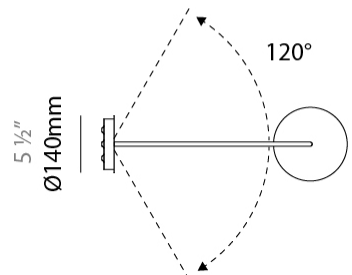

PROJECT	_____
TYPE	_____
SPECIFIER	_____
QUANTITY	_____
DATE	_____

POT SURFACE

D113002- -

base number   Finish (Diamond)   Finish Options

1. To build a product code in our configurator select the specify button on the base model # product page
2. To build a manual product code on this datasheet choose from the options listed below in blue font and add the suffix to the base model #

GENERAL

Series: Pot
Brand: Ole
Division: Design
Mounting Type: Surface
Mounting Location: Wall
Subcategory: Ambient

PHYSICAL

Shape: Dome
Diameter (mm): 160
Diameter (in): 6 5/16
Width (mm): 160
Width (in): 6 5/16
Height (mm): 140
Depth (mm): 500
Height (in): 5 1/2
Depth (in): 19 11/16
Max. Overall Height (mm): 1340
Max. Overall Height (in): 52 3/4
Extension (mm): 310
Extension (in): 12 1/4
Light Distribution: Adjustable / Direct
Weight (kg): 1.1
Weight (lbs): 2.4
Diffuser: Acrylic - Satin
Fixture Finish: WHI / MBK / BEI / OGR / MSA / SCO / MWH
Holder Finish: WHI / MBK
Fixture Material: Metal

ELECTRICAL

Number of Lamps: 1
Lamp Type: LED Retrofit
Lamp Shape: A15
Bulb Included: Bulb Not Included
Max. Wattage Per Lamp (W): 5
Lamp Base: E26
Input Voltage (V): 120
Upon Request: 277Vac / GU24

LED

OPTICAL

Adjustability: Rotating

RATINGS AND CERTIFICATIONS

Certified By: Certified for North American Standards
IP rating: IP20