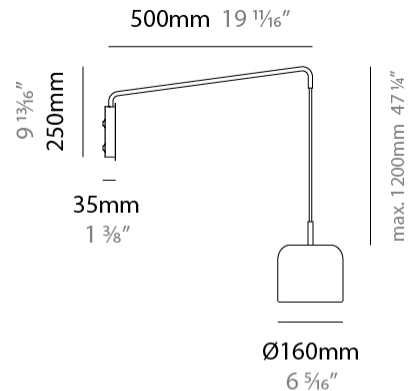

PROJECT	_____
TYPE	_____
SPECIFIER	_____
QUANTITY	_____
DATE	_____

POT SURFACE

D113002- -

base number   Finish (Diamond)   Finish Options

1. To build a product code in our configurator select the specify button on the base model # product page
2. To build a manual product code on this datasheet choose from the options listed below in blue font and add the suffix to the base model #

GENERAL

Series: Pot
Brand: Ole
Division: Design
Mounting Type: Surface
Mounting Location: Wall
Subcategory: Ambient

PHYSICAL

Shape: Dome
Diameter (mm): 160
Diameter (in): 6 5/16
Width (mm): 160
Width (in): 6 5/16
Height (mm): 140
Depth (mm): 500
Height (in): 5 1/2
Depth (in): 19 11/16
Max. Overall Height (mm): 1340
Max. Overall Height (in): 52 3/4
Extension (mm): 310
Extension (in): 12 1/4
Light Distribution: Adjustable / Direct
Weight (kg): 1.1
Weight (lbs): 2.4
Diffuser: Acrylic - Satin
Fixture Finish: WHI / MBK / BEI / OGR / MSA / SCO / MWH
Holder Finish: WHI / MBK
Fixture Material: Metal

ELECTRICAL

Number of Lamps: 1
Lamp Type: LED Retrofit
Lamp Shape: A15
Bulb Included: Bulb Not Included
Max. Wattage Per Lamp (W): 5
Lamp Base: E26
Input Voltage (V): 120
Upon Request: 277Vac / GU24

LED

OPTICAL

Adjustability: Rotating

RATINGS AND CERTIFICATIONS

Certified By: Certified for North American Standards
IP rating: IP20