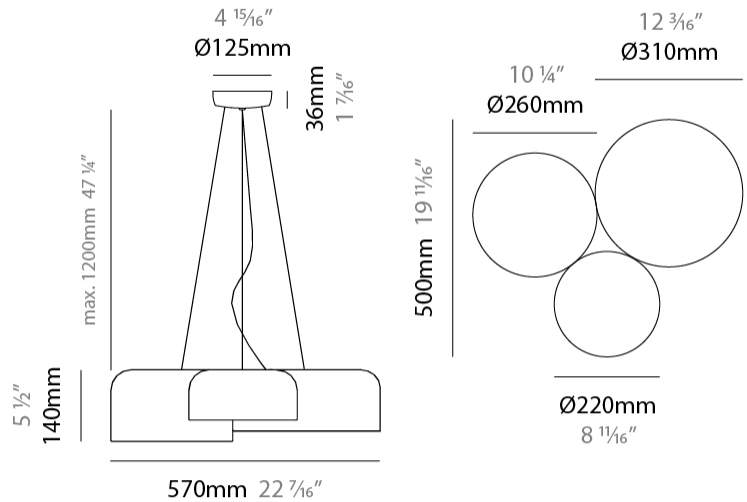

PROJECT	_____
TYPE	_____
SPECIFIER	_____
QUANTITY	_____
DATE	_____

POT SUSPENSION

D111027-

base number   Finish
Options

1. To build a product code in our configurator select the specify button on the base model # product page
2. To build a manual product code on this datasheet choose from the options listed below in blue font and add the suffix to the base model #

GENERAL

Series: Pot _____
Partner: Ole _____
Division: Design _____
Installation: Suspension _____
Product Type: Pendant _____
Mounting Location: Ceiling _____
Light Distribution: Direct _____

PHYSICAL

Shape: Dome _____
Length (mm): 570 _____
Length (in): 22 7/16 _____
Width (mm): 500 _____
Width (in): 19 11/16 _____
Height (mm): 140 _____
Height (in): 5 1/2 _____
Max. Overall Height (mm): 1340 _____
Max. Overall Height (in): 52 3/4 _____
Weight (kg): 4 _____
Weight (lbs): 8.8 _____
Diffuser: Acrylic - Satin _____
Fixture Finish: WHI / BLK / WSA / WSV _____
Fixture Material: Metal _____
Cable Details: 1200mm Cable _____

ELECTRICAL

Number of Lamps: 5 _____
Lamp Type: LED Retrofit _____
Lamp Shape: A19 _____
Bulb Included: Bulb Not Included _____
Max. Wattage Per Lamp (W): 5 _____
Lamp Base: E26 _____
Input Voltage (V): 120 _____
Upon Request: 277Vac / GU24 _____

LED

OPTICAL

RATINGS AND CERTIFICATIONS

Certified By: Certified for North American Standards _____
IP rating: IP20 _____