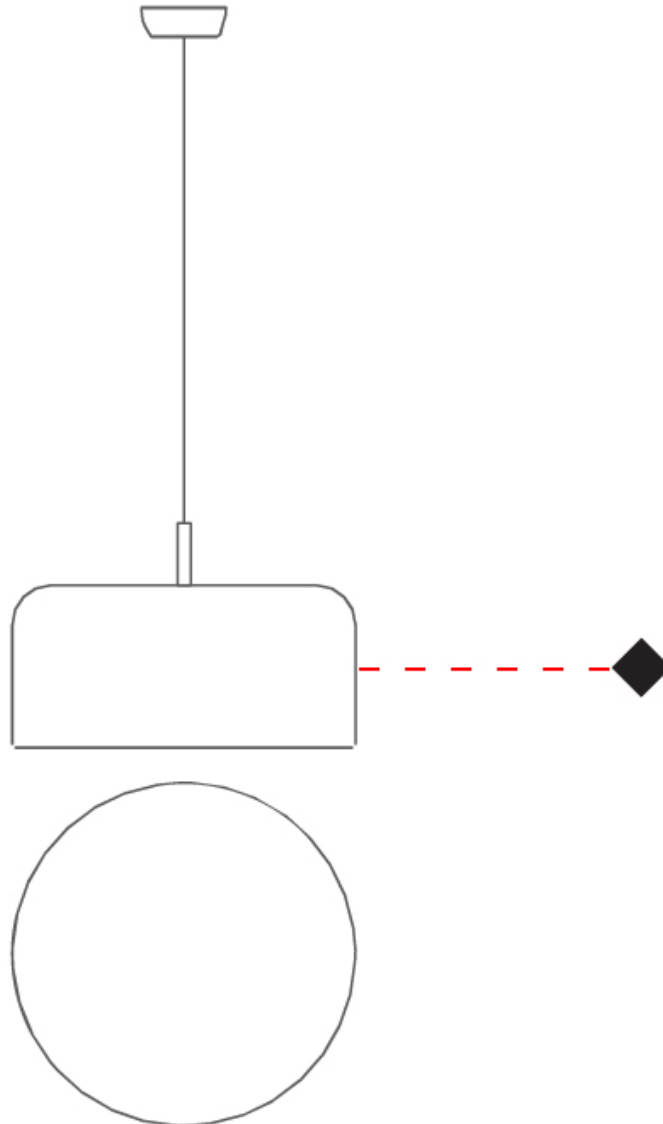

POT SUSPENSION

D111025-

PROJECT

TYPE

SPECIFIER

QUANTITY

DATE

D