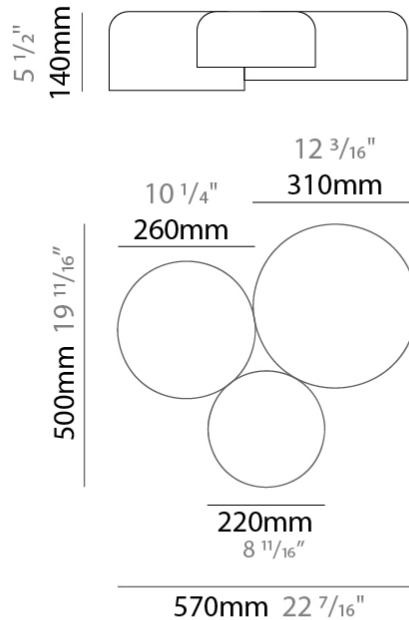

PROJECT	_____
TYPE	_____
SPECIFIER	_____
QUANTITY	_____
DATE	_____

POT SURFACE

D112004-

base number   Finish
Options

1. To build a product code in our configurator select the specify button on the base model # product page
2. To build a manual product code on this datasheet choose from the options listed below in blue font and add the suffix to the base model #

GENERAL

Series: Pot _____
Partner: Ole _____
Division: Design _____
Installation: Surface _____
Product Type: Ceiling Surface _____
Mounting Location: Ceiling _____
Light Distribution: Direct _____

PHYSICAL

Shape: Dome _____
Length (mm): 570 _____
Length (in): 22 ⁷/₁₆ _____
Width (mm): 500 _____
Width (in): 19 ¹¹/₁₆ _____
Height (mm): 140 _____
Height (in): 5 ¹/₂ _____
Weight (kg): 3.7 _____
Weight (lbs): 8.1 _____
Diffuser: Acrylic - Satin _____
Fixture Finish: WHI / BLK / WSA / WSV _____
Fixture Material: Metal _____

ELECTRICAL

Number of Lamps: 5 _____
Lamp Type: LED Retrofit _____
Lamp Shape: A19 _____
Bulb Included: Bulb Not Included _____
Max. Wattage Per Lamp (W): 5 _____
Lamp Base: E26 _____
Input Voltage (V): 120 _____
Upon Request: 277Vac / GU24 _____

LED

OPTICAL

RATINGS AND CERTIFICATIONS

Certified By: Certified for North American Standards _____
IP rating: IP20 _____