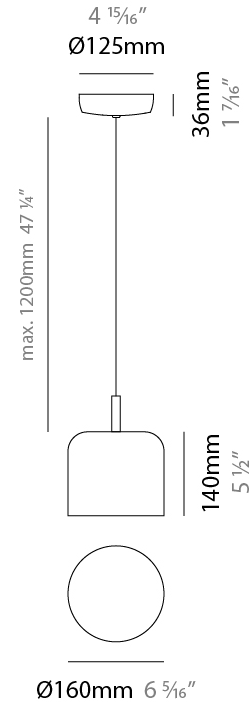

PROJECT	
TYPE	
SPECIFIER	
QUANTITY	
DATE	

POT SUSPENSION

D111023-

base number Finish
Options

1. To build a product code in our configurator select the specify button on the base model # product page
2. To build a manual product code on this datasheet choose from the options listed below in blue font and add the suffix to the base model #

GENERAL

Series: Pot
Partner: Ole
Division: Design
Installation: Suspension
Product Type: Pendant
Mounting Location: Ceiling
Light Distribution: Direct

PHYSICAL

Shape: Dome
Diameter (mm): 160
Diameter (in): 6 ⁵/₁₆
Height (mm): 140
Height (in): 5 ¹/₂
Max. Overall Height (mm): 1340
Max. Overall Height (in): 52 ³/₄
Weight (kg): 1
Weight (lbs): 2.2
Diffuser: Acrylic - Satin
[Fixture Finish: WHI / BLK / SND / OLV / TER](#)
Fixture Material: Metal
Cable Details: 1200mm Cable

ELECTRICAL

Number of Lamps: 1
Lamp Type: LED Retrofit
Lamp Shape: A15
Bulb Included: Bulb Not Included
Max. Wattage Per Lamp (W): 5
Lamp Base: E26
Input Voltage (V): 120
Upon Request: 277Vac / GU24

LED

OPTICAL

RATINGS AND CERTIFICATIONS

Certified By: Certified for North American Standards
IP rating: IP20